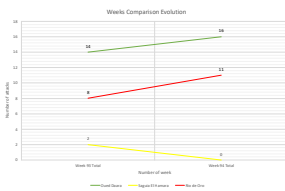

Date	Oued Daraa Sectors				Saguia El Hamara Sectors				Rio de Oro Sectors				
	S1 AAGA	S2 TOUJOUZI	S3 EL MAHABES	S4 FARISIA	S5 HAOLZA	S6 BMARA	S7 AMGALA	S8 GUELTA ZEMMOUR	S9 OUM DREIGA	S10 EL BAGARI	S11 ALBERO	S12 TECHLA	S13 BIR GUIENDOUZ
22/08/2022			Ulloucan Agardal Al Fergas Sabat Tatabat	1 1						Tawerghit Sur	1		
23/08/2022										Ulloucan Tawerghit (F1) Agardal Ulloucan	1 1 1		
24/08/2022			Ulloucan Ulloucan Agardal Al Fergas	1 2 2	Al Fergas Gardel Achadla	2 2					Mizouan Tawerghit (F2)	1 1	
25/08/2022										Ulloucan Gardel Achadla Tawerghit Agardal Ulloucan	1 1 1 1		
26/08/2022			Aboual Fergas	1								Aboual Ulloucan	1
27/08/2022			Saguia	1									
28/08/2022			Agardal Ulloucan Agardal Al Fergas	1 1									
Total Sectors	16	0	0	12	4	0	0	0	0	11	0	3	0
Total Region	27												

Obs.:
*1: According to the Parle de Guerra N° 615, artillery bases along the "Bent" in this zone were attacked
*2: According to the Parle4 de Guerra N° 615, the bases in the northern zones of Tawerghit were attacked