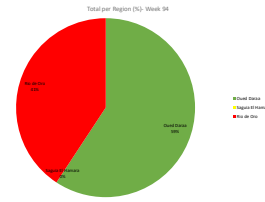

Date	Oued Daraa Sectors				Saguia El Hamara Sectors				Rio de Oro Sectors				
	S1 AAGA	S2 TOUJOUZI	S3 EL MAHABES	S4 FARISIA	S5 HAOLZA	S6 BMARA	S7 AMGALA	S8 GUELTA ZEMMOUR	S9 OUM DREIGA	S10 EL BAGARI	S11 ALBERO	S12 TECHLA	S13 BIR GUIENDOUZ
22/08/2022			Ulloucan Agardal Al Fergas Sabat Tatabat	1 1						Tawerghit Sur	1		
23/08/2022										Ulloucan Tawerghit (F1) Agardal Ulloucan	1 1 1		
24/08/2022			Ulloucan Ulloucan Agardal Al Fergas	1 2 2	Al Fergas Gardel Achadla	2 2					Mizouan Tawerghit (F2)	1 1	
25/08/2022										Ulloucan Gardel Achadla Tawerghit Agardal Ulloucan	1 1 1 1		
26/08/2022			Aboual Fergas	1								Aboual Ulloucan	1
27/08/2022			Saguia	1									
28/08/2022			Agardal Ulloucan Agardal Al Fergas	1 1									
Total Sectors	16	0	0	12	4	0	0	0	0	11	0	3	0
Total Region	27												

Obs.:
*1: According to the Parle de Guerra N° 615, artillery bases along the "Bent" in this zone were attacked
*2: According to the Parle4 de Guerra N° 615, the bases in the northern zones of Tawerghit were attacked