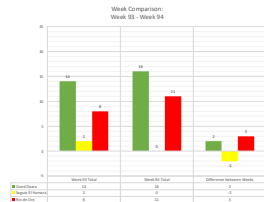

Date	Oued Daraa Sectors				Saguia El Hamara Sectors				Rio de Oro Sectors				
	S1 AAGA	S2 TOUJOUZI	S3 EL MAHABES	S4 FARISIA	S5 HAOLZA	S6 BMARA	S7 AMGALA	S8 GUELTA ZEMMOUR	S9 OUM DREIGA	S10 EL BAGARI	S11 ALBERO	S12 TECHLA	S13 BIR GUIENDOUZ
22/08/2022			Ulloucan Agardal Al Fergas Sabat Tatabat	1 1						Tawerghit Sur	1		
23/08/2022										Ulloucan Tawerghit (F1) Agardal Ulloucan	1 1 1		
24/08/2022			Ulloucan Ulloucan Agardal Al Fergas	1 2 2	Al Fergas Gardel Achadla	2 2					Mizouan Tawerghit (F2)	1 1	
25/08/2022										Ulloucan Gardel Achadla Tawerghit Agardal Ulloucan	1 1 1 1		
26/08/2022			Aboual Fergas	1								Aboual Ulloucan	1
27/08/2022			Saguia	1									
28/08/2022			Agardal Ulloucan Agardal Al Fergas	1 1									
Total Sectors	16	0	0	12	4	0	0	0	0	11	0	3	0
Total Region	27												

Obs.:
*1: According to the Parle de Guerra N° 615, artillery bases along the "Bent" in this zone were attacked
*2: According to the Parle4 de Guerra N° 615, the bases in the northern zones of Tawerghit were attacked