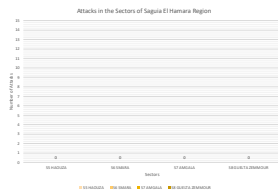

Date	Oued Daraa Sectors				Saguia El Hamara Sectors				Rio de Oro Sectors				
	S1 AAGA	S2 TOUJOUZI	S3 EL MAHABES	S4 FARISIA	S5 HAOLZA	S6 BMARA	S7 AMGALA	S8 GUELTA ZEMMOUR	S9 OUM DREIGA	S10 EL BAGARI	S11 ALBERO	S12 TECHLA	S13 BIR GUIENDOUZ
22/08/2022			Ulloucan Agardal Al Fergas Sabat Tatabat	1 1						Tawerghit Sur	1		
23/08/2022										Ulloucan Tawerghit (F1) Agardal Ulloucan	1 1 1		
24/08/2022			Ulloucan Ulloucan Agardal Al Fergas	1 2 2	Al Fergas Gardel Achadla	2 2					Mizouan Tawerghit (F2)	1 1	
25/08/2022										Ulloucan Gardel Achadla Tawerghit Agardal Ulloucan	1 1 1 1		
26/08/2022			Aboual Fergas	1								Aboual Ulloucan	1
27/08/2022			Saguia	1									
28/08/2022			Agardal Ulloucan Agardal Al Fergas	1 1									
Total Sectors	16	0	0	12	4	0	0	0	0	11	0	3	0
Total Region	27												

Obs.:
*1: According to the Parle de Guerra N° 615, artillery bases along the "Bent" in this zone were attacked
*2: According to the Parle4 de Guerra N° 615, the bases in the northern zones of Tawerghit were attacked