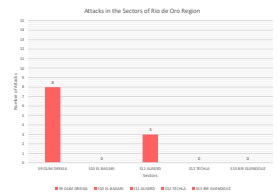

Date	Oued Daraa Sectors				Saguia El Hamara Sectors				Rio de Oro Sectors				
	S1 AAGA	S2 TOUJOUZI	S3 EL MAHABES	S4 FARISIA	S5 HAOLZA	S6 BMARA	S7 AMGALA	S8 GUELTA ZEMMOUR	S9 OUM DREIGA	S10 EL BAGARI	S11 ALBERO	S12 TECHLA	S13 BIR GUIENDOUZ
22/08/2022			Ulloucan Agardal Al Fergas Sabat Tatabat	1 1						Tawerghit Sur	1		
23/08/2022										Ulloucan Tawerghit (F1) Agardal Ulloucan	1 1 1		
24/08/2022			Ulloucan Ulloucan Agardal Al Fergas	1 2 2	Al Fergas Gardel Achadla	2 2					Mizouan Tawerghit (F2)	1 1	
25/08/2022										Ulloucan Gardel Achadla Tawerghit Agardal Ulloucan	1 1 1 1		
26/08/2022			Aboual Fergas	1								Aboual Ulloucan	1
27/08/2022			Saguia	1									
28/08/2022			Agardal Ulloucan Agardal Al Fergas	1 1									
Total Sectors	16	0	0	12	4	0	0	0	0	11	0	3	0
Total Region	27												

Obs.:
*1: According to the Parle de Guerra N° 615, artillery bases along the "Bent" in this zone were attacked
*2: According to the Parle4 de Guerra N° 615, the bases in the northern zones of Tawerghit were attacked