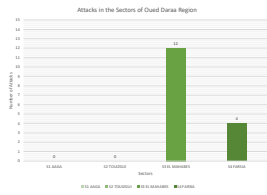

Date	Oued Daraa Sectors				Saguia El Hamara Sectors				Rio de Oro Sectors				
	S1 AAGA	S2 TOUJOUZI	S3 EL MAHABES	S4 FARISIA	S5 HAOLZA	S6 BMARA	S7 AMGALA	S8 GUELTA ZEMMOUR	S9 OUM DREIGA	S10 EL BAGARI	S11 ALBERO	S12 TECHLA	S13 BIR GUIENDOUZ
22/08/2022			Ulloucan Agardal Al Fergas Sabat Tatabat	1 1						Tawerghit Sur	1		
23/08/2022										Ulloucan Tawerghit (F1) Agardal Ulloucan	1 1 1		
24/08/2022			Ulloucan Ulloucan Agardal Al Fergas	1 2 2	Al Fergas Gardel Achadla	2 2					Mizouan Tawerghit (F2)	1 1	
25/08/2022										Ulloucan Gardel Achadla Tawerghit Agardal Ulloucan	1 1 1 1		
26/08/2022			Aboual Fergas	1								Aboual Ulloucan	1
27/08/2022			Saguia	1									
28/08/2022			Agardal Ulloucan Agardal Al Fergas	1 1									
Total Sectors	16	0	0	12	4	0	0	0	0	11	0	3	0
Total Region	27												

Obs.:
*1: According to the Parle de Guerra N° 615, artillery bases along the "Bent" in this zone were attacked
*2: According to the Parle4 de Guerra N° 615, the bases in the northern zones of Tawerghit were attacked