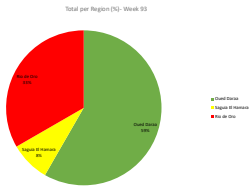

Date	Oued Daraa Sectors				Saguia El Hamara Sectors				Rio de Oro Sectors				
	S1 AAGA	S2 TOUJOUZI	S3 EL MAHABES	S4 FARISIA	S5 HAOLZA	S6 BMARA	S7 AMGALA	S8 GUELTA ZEMMOUR	S9 OUM DREIGA	S10 EL BAGARI	S11 ALBERO	S12 TECHLA	S13 BIR GUIENDOUZ
22/08/2022			Ulloucan Agardal Al Fergas Sabat Tatabat	1 1						Tawerghit Sur	1		
23/08/2022										Ulloucan Tawerghit (F1) Agardal Ulloucan	1 1 1		
24/08/2022			Ulloucan Ulloucan Agardal Al Fergas	1 2 2	Al Fergas Gardel Achadla	2 2					Mizouan Tawerghit (F2)	1 1	
25/08/2022										Ulloucan Gardel Achadla Tawerghit Agardal Ulloucan	1 1 1 1		
26/08/2022			Aboual Fergas	1								Aboual Ulloucan	1
27/08/2022			Saguia	1									
28/08/2022			Agardal Ulloucan Agardal Al Fergas	1 1									
Total Sectors	16	0	0	12	4	0	0	0	0	11	0	3	0
Total Region	27												

Obs.:
*1: According to the Parle de Guerra N° 615, artillery bases along the "Bent" in this zone were attacked
*2: According to the Parle4 de Guerra N° 615, the bases in the northern zones of Tawerghit were attacked