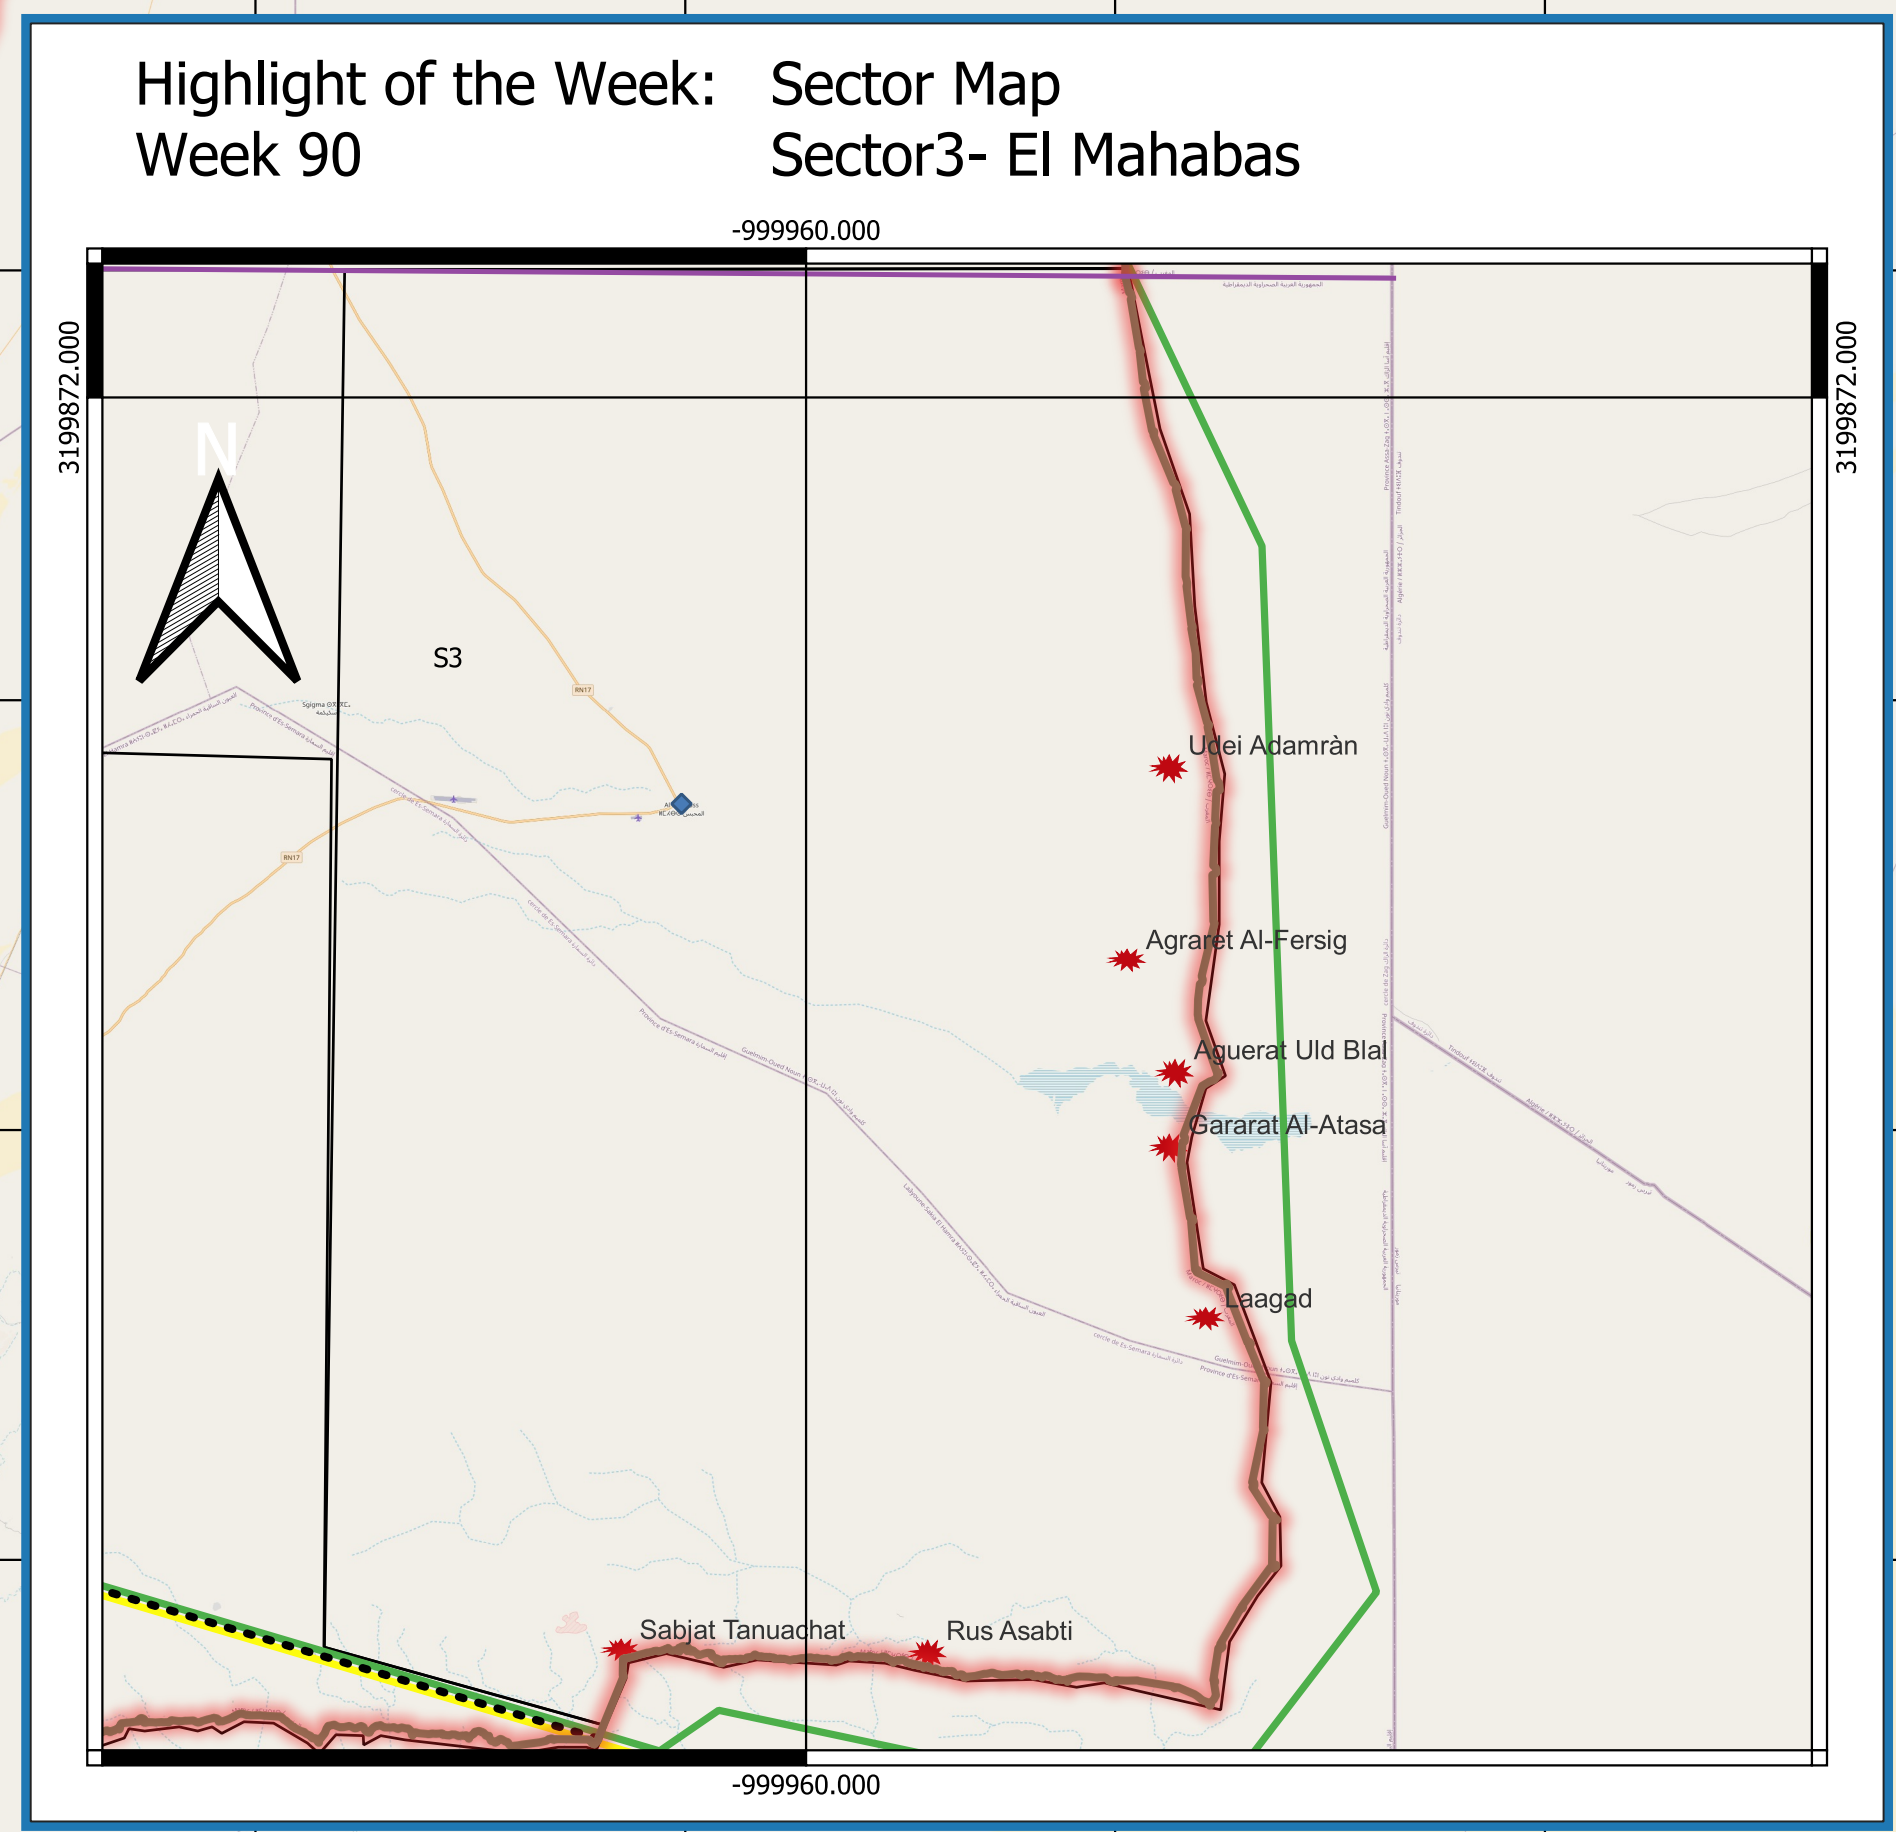

Western Sahara War Map
 Week 90:
 25-07-2022 - 31-07-2022
 General Map

- Legend
- Qued Daraa Region
 - Sector 1- Agaa
 - S2- Sector 2 - TOUIZGUI
 - S6- Sector 6 - Smara
 - S3- Sector 3 - El Mahabas
 - S4- Sector 4 - Farsia
 - S5- Sector 5 - Hauza
 - S7- Sector 7 - Amgala
 - S8- Sector 8 - Guelta Zemmour
 - S9- Sector 9- Oum Dreiga
 - S10- Sector 10- El Bagari
 - S11- Sector 11- Auserd
 - S12- Sector 12- Techla
 - S13- Sector 13- Bir Guendouz
 - OpenStreetMap
 - Rio de Oro Region
 - Sagulia El Hamara Region
 - City Symbols: Aaga City, Touizgui City, El Mahabas City, Farsia City, Al Faiiyin, Hauza City, Smara City, Amgala City, Guelta Zemmour City, Oum Dreiga City, El Bagari City, Auserd City, Techla City, Bir Guendouz City
 - Attack Symbols: Rus Asabti, Gararat Al-Atasa, Udei Adamran, Sabjat Tatushat, Agraret Al-Fersig, Laagad, Aguerat Uld Blal, Aarbeib Azeiza, Fadrat Targant, Asteilat Uld Bugrein, Agleibat Al-agaya, Galb An-nas

- Symbology Notice
- Border Line
 - Military Wall
 - Attack Symbol
 - Bodies of Water
 - City Symbol
 - Region Symbol
 - Roads
 - Water Lines Symbol
 - Qued Dara-Sagulia El Hamara border line
 - Sagulia El Hamara-Rio de Oro border line
 - Highlight of the Week

Most Attacked Location

Name	1st Date	1 N Attkcs	2nd Date	2 N Attkcs
Asteilat Uld Bugrein	2022-07-26	1	2022-07-30	1

Name	1st Date	1 N Attkcs	2nd Date	2 N Attkcs
Udei Adamran	2022-07-27	1	2022-07-28	1