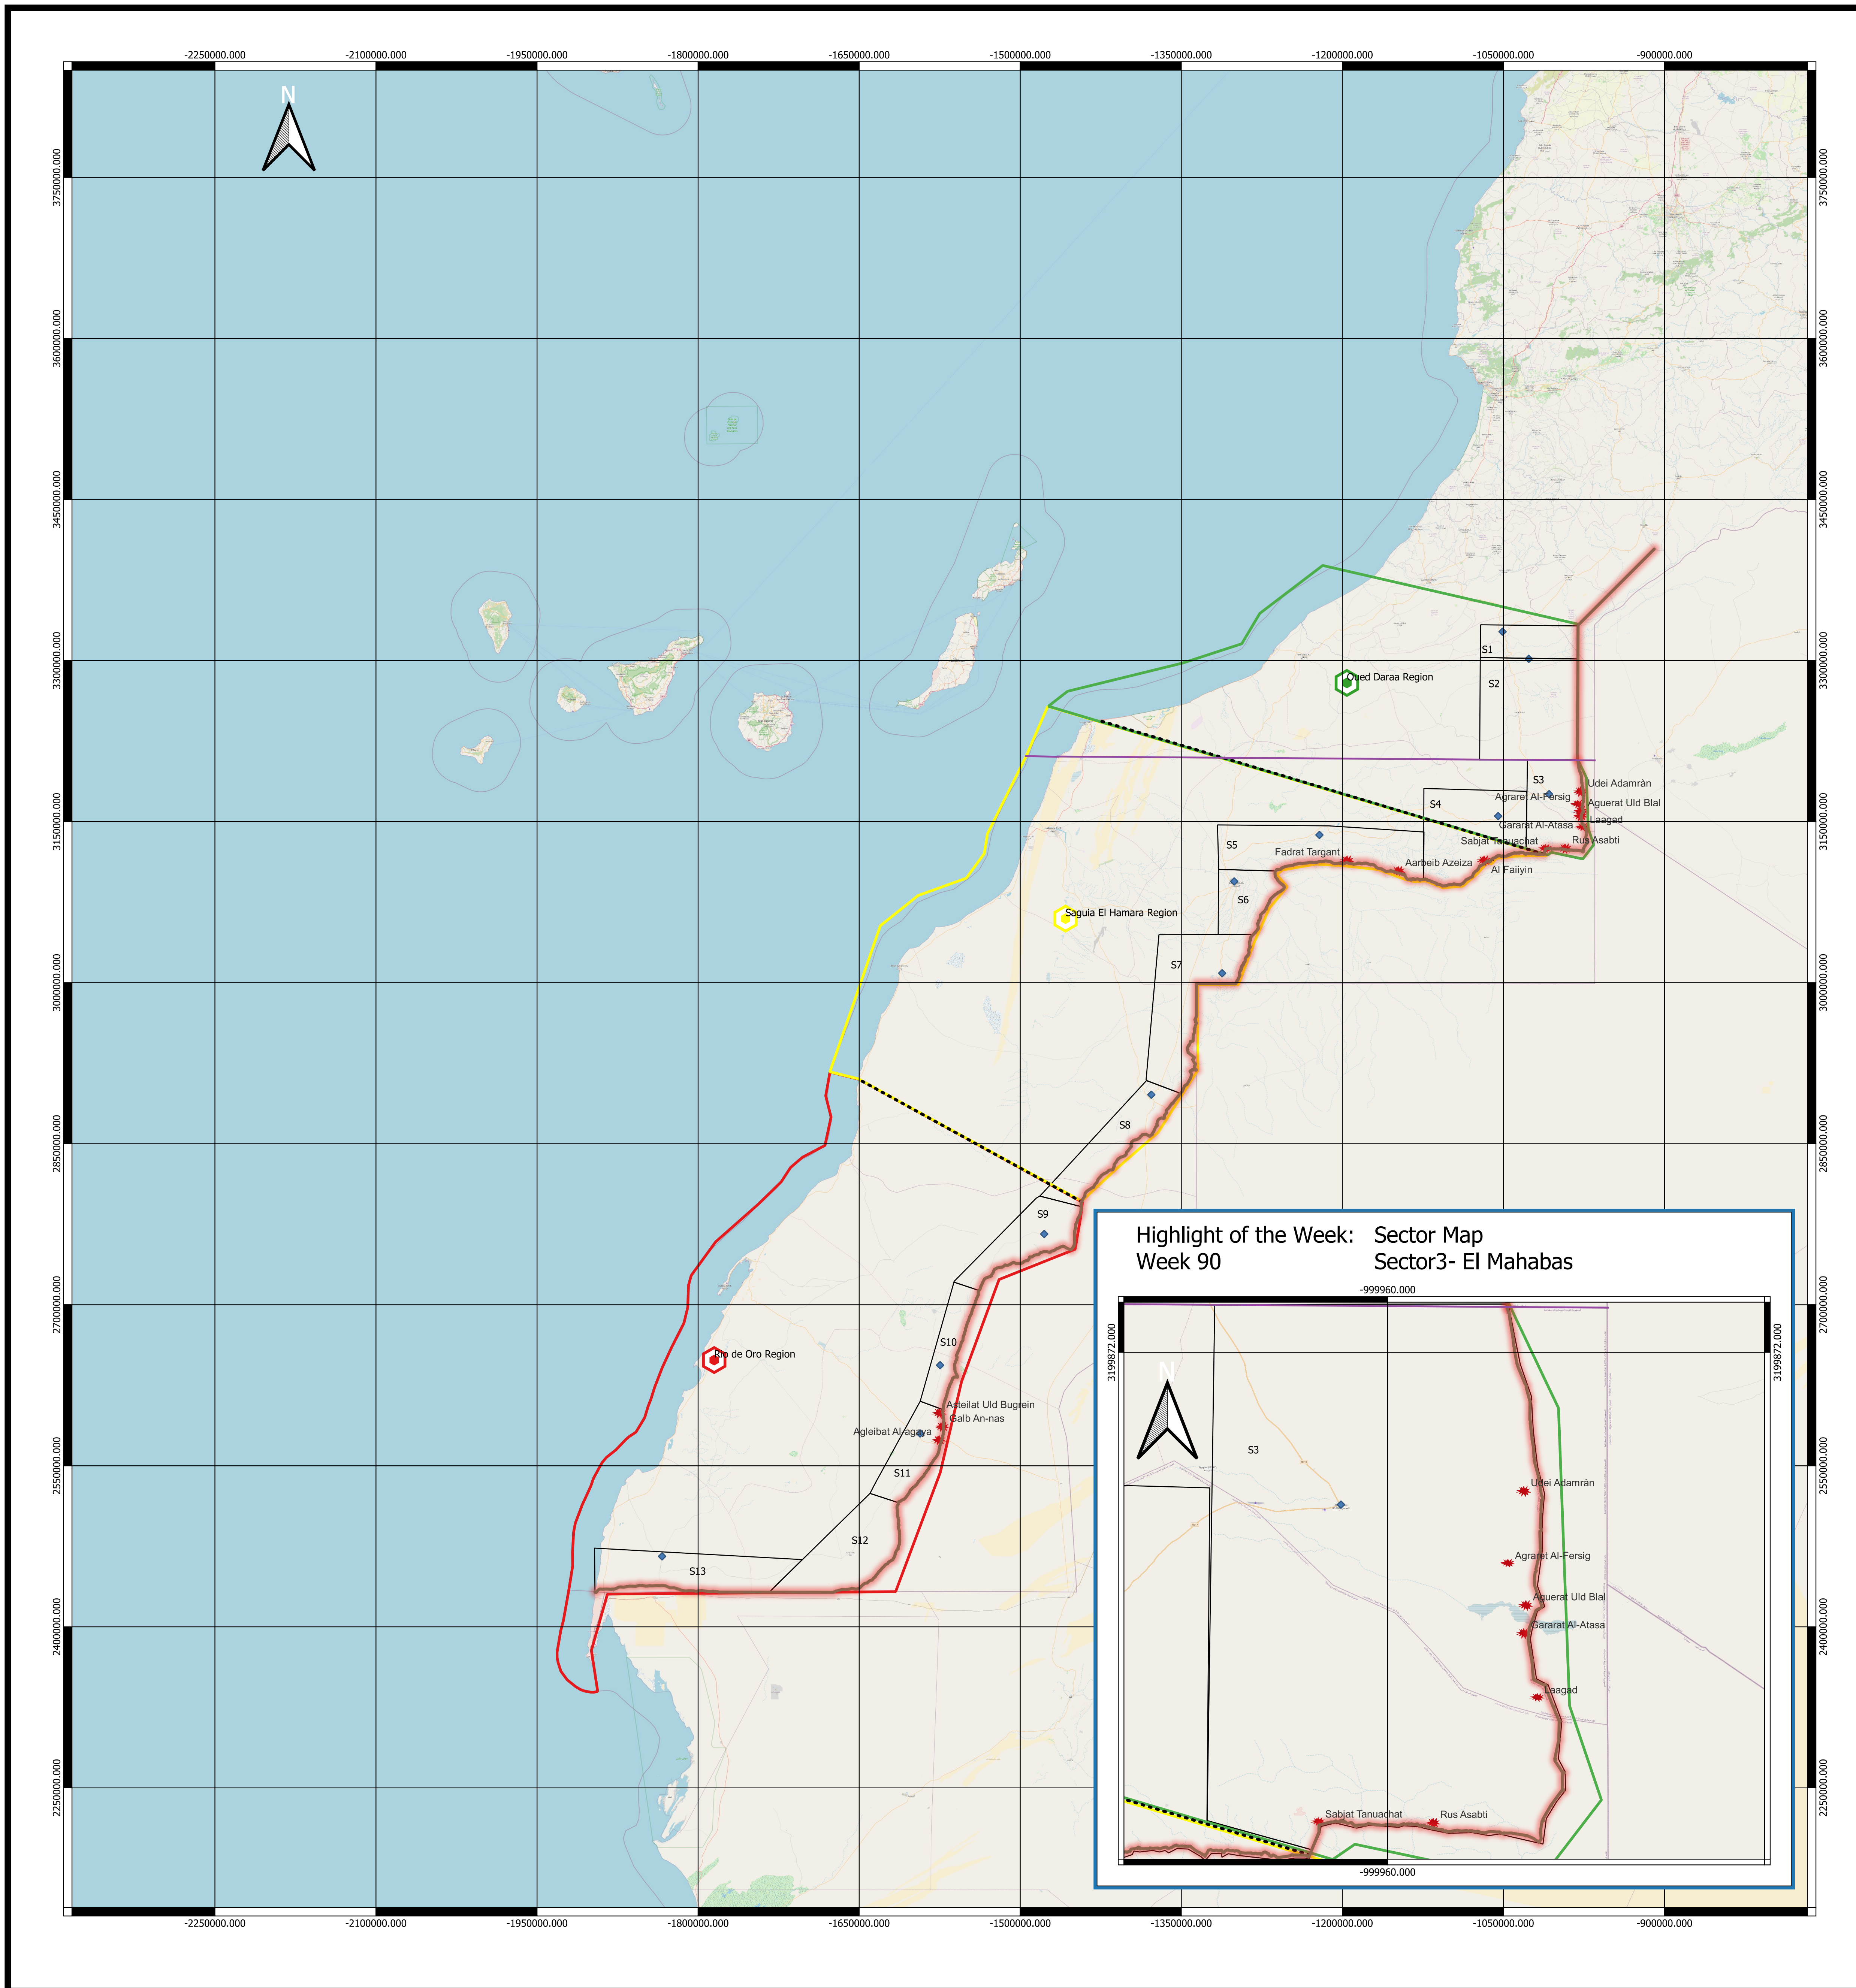

Western Sahara War Map
 Week 90:
 25-07-2022 - 31-07-2022
 General Map

- Legend
- Qued Daraa Region
 - Sector 1- Agaa
 - S2- Sector 2 - TOUIZGUI
 - S6- Sector 6 - Smara
 - S3- Sector 3 - El Mahabas
 - S4- Sector 4 - Farsia
 - S5- Sector 5 - Hauza
 - S7- Sector 7 - Amgala
 - S8- Sector 8 - Guelta Zemmour
 - S9- Sector 9- Oum Dreiga
 - S10- Sector 10- El Bagari
 - S11- Sector 11- Auserd
 - S12- Sector 12- Techla
 - S13- Sector 13- Bir Guendouz
 - OpenStreetMap
 - Rio de Oro Region
 - Sagulia El Hamara Region
 - City Symbols: Aaga City, Touizgui City, El Mahabas City, Farsia City, Al Faiiyin, Hauza City, Smara City, Amgala City, Guelta Zemmour City, Oum Dreiga City, El Bagari City, Auserd City, Techla City, Bir Guendouz City
 - Attack Symbols: Rus Asabti, Gararat Al-Atasa, Udei Adamran, Sabjat Tatushat, Agraret Al-Fersig, Laagad, Aguerat Uld Blal, Aarbeib Azeiza, Fadrat Targant, Asteilat Uld Bugrein, Agleibat Al-agaya, Galb An-nas

- Symbology Notice
- Border Line
 - Military Wall
 - Attack Symbol
 - Bodies of Water
 - City Symbol
 - Region Symbol
 - Roads
 - Water Lines Symbol
 - Qued Dara-Sagulia El Hamara border line
 - Sagulia El Hamara-Rio de Oro border line
 - Highlight of the Week

Most Attacked Location

Name	1st Date	1 N Attkcs	2nd Date	2 N Attkcs
Asteilat Uld Bugrein	2022-07-26	1	2022-07-30	1

Name	1st Date	1 N Attkcs	2nd Date	2 N Attkcs
Udei Adamran	2022-07-27	1	2022-07-28	1