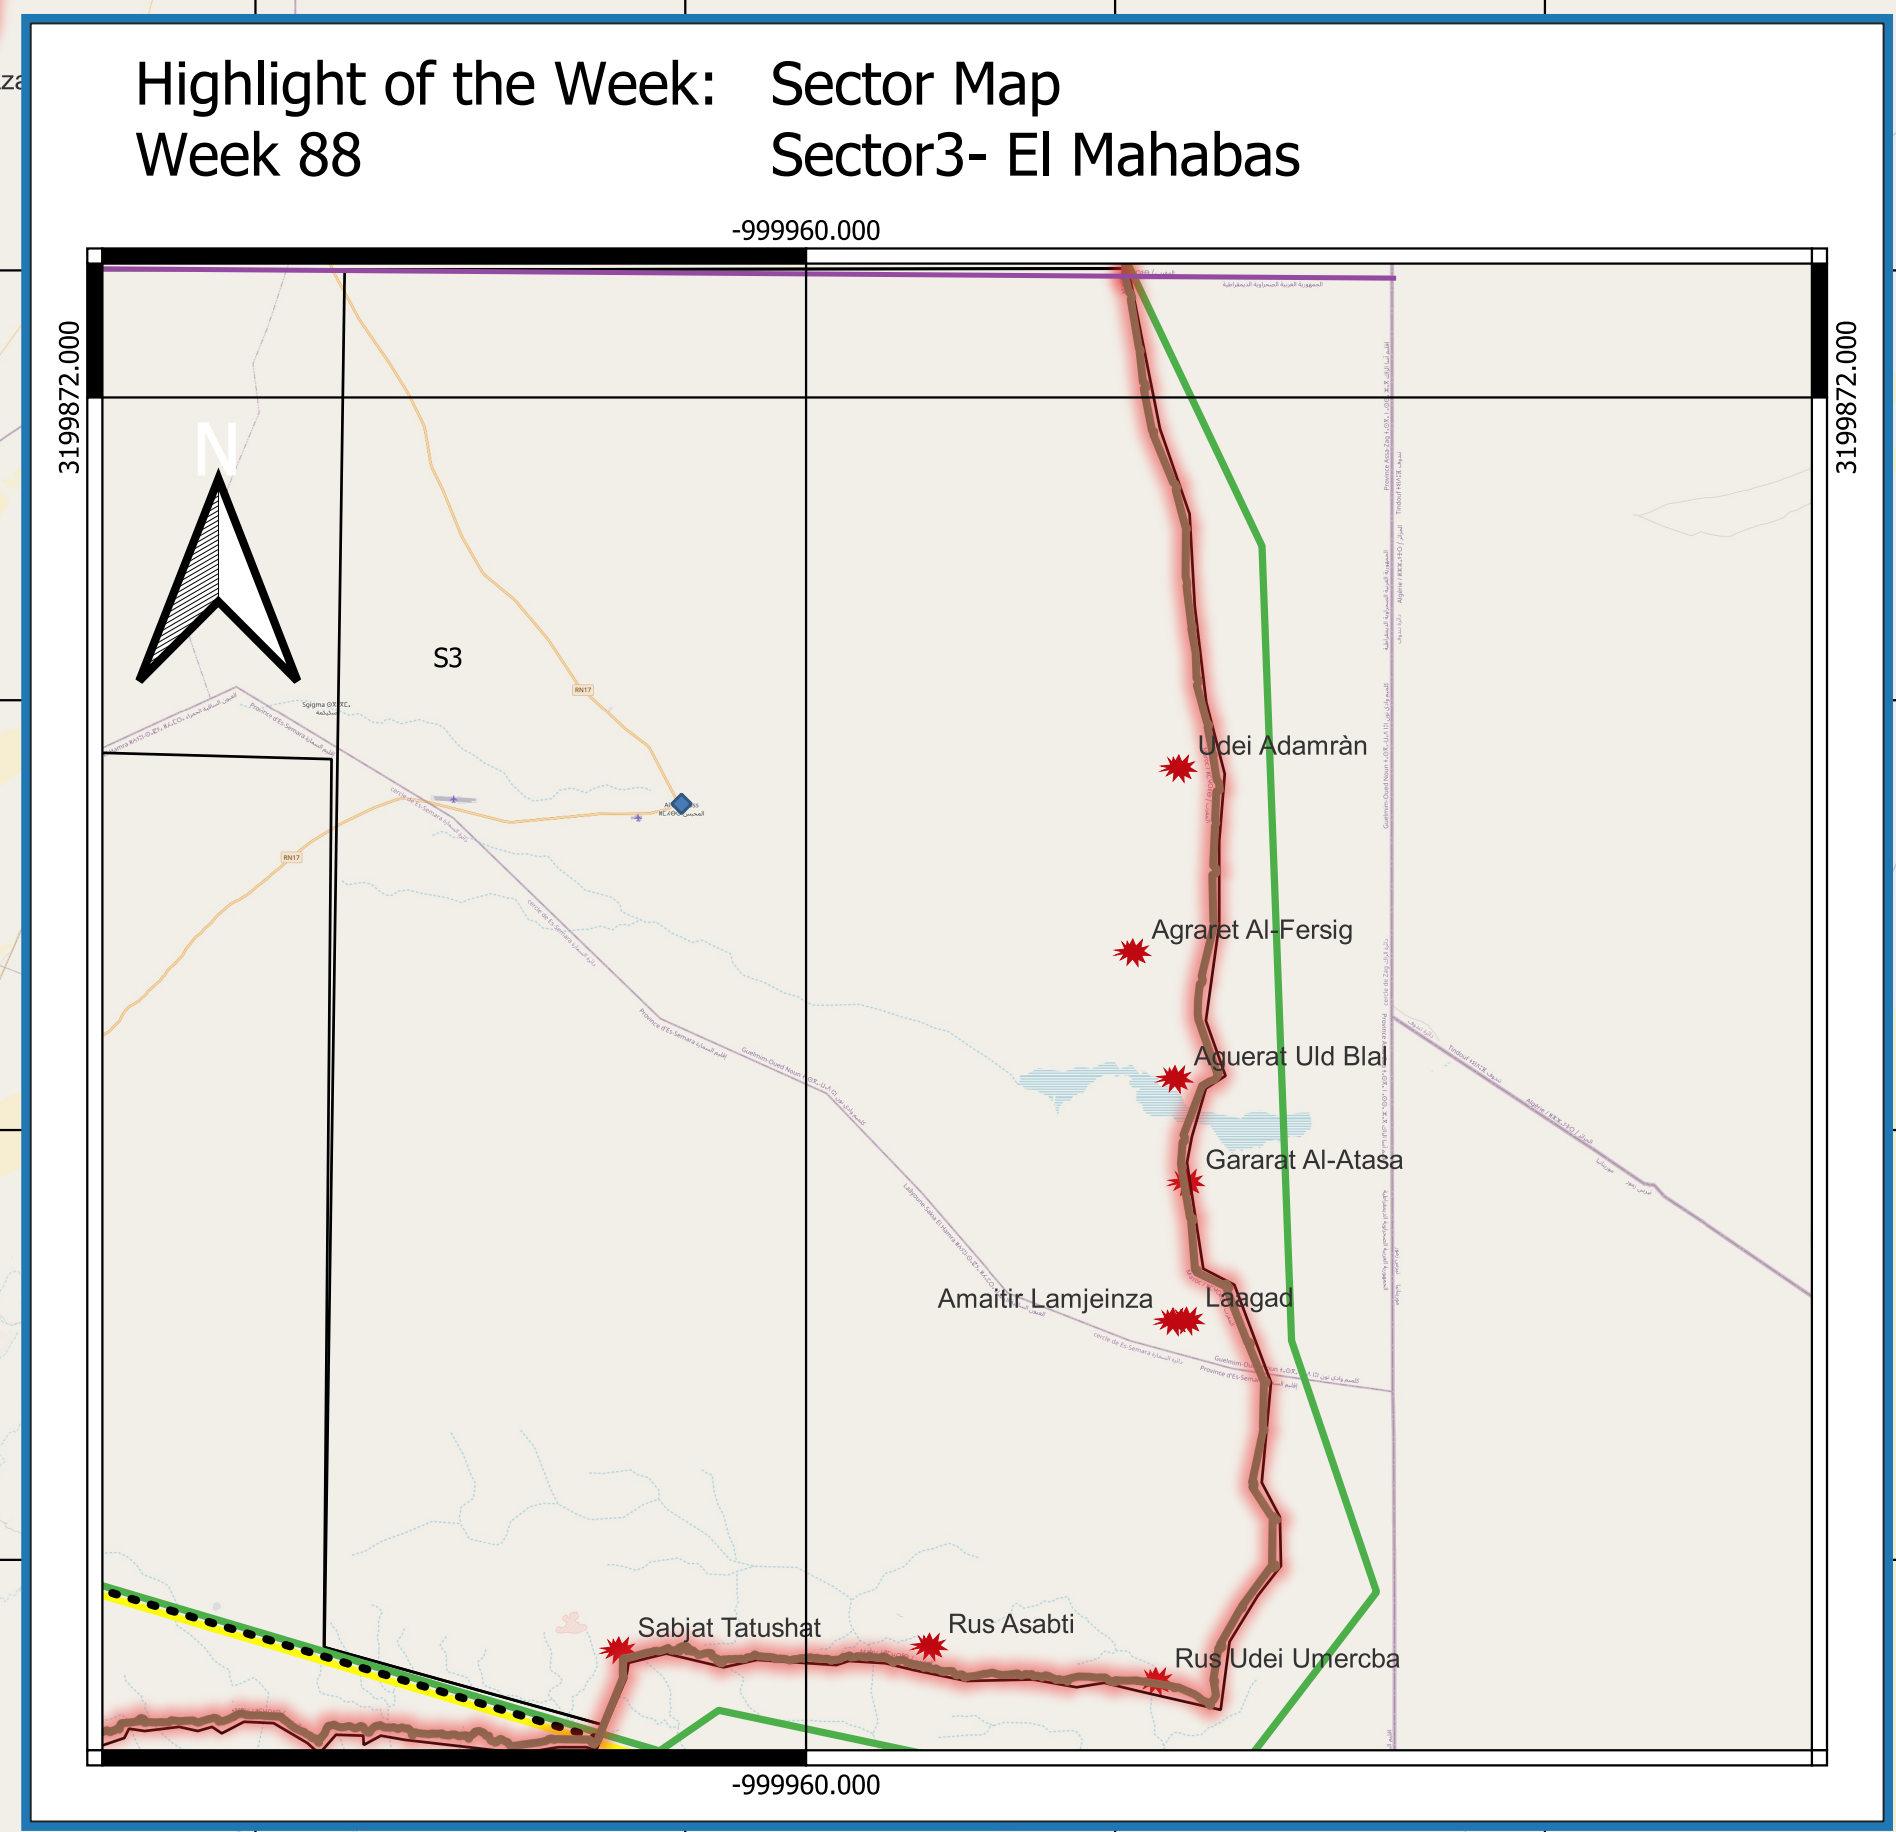

Western Sahara War Map
 Week 88:
 11-07-2022 - 17-07-2022
 General Map

- Legend
- Qued Daraa Region
 - Sector 1- Agaa
 - ◆ Aaga City
 - S2- Sector 2 - TOUIZGUI
 - ◆ Touizgui City
 - S6- Sector 6 - Smara
 - ◆ El Mahabas City
 - ◆ Aguerat Uld Blal
 - ◆ Rus Asabti
 - ◆ Agraret Al-Fersig
 - ◆ Rus Udei Umercba
 - ◆ Udei Adamrân
 - ◆ Gararat Al-Atasa
 - ◆ Sabjat Tatushat
 - ◆ Laagad
 - ◆ Amaitir Lamjeinza
 - S4- Sector 4 - Farsia
 - ◆ Farsia City
 - ◆ Lagselbiyin
 - ◆ Al Faiiyin
 - Sagua El Hamara Region
 - S5- Sector 5 - Hauouza
 - ◆ Hauouza City
 - ◆ Gleib Diret
 - ◆ Smara City
 - S7- Sector 7 - Amgala
 - ◆ Amgala City
 - S8- Sector 8 - Guelta Zemmour
 - ◆ Guelta Zemmour City
 - ◆ Albeilat Al-Jadr
 - Rio de Oro Region
 - S9- Sector 9- Oum Dreiga
 - ◆ Oum Dreiga City
 - ◆ Azamul Um Jamla
 - ◆ Ain Tawaracht
 - S10- Sector 10- El Bagari
 - ◆ El Bagari City
 - S11- Sector 11- Auserd
 - ◆ Auserd City
 - ◆ Asteilat Uld Bugrein
 - S12- Sector 12- Techla
 - S13- Sector 13- Bir Guendouz
 - ◆ Bir Guendouz City
 - OpenStreetMap
 - ◆ Techla City

Symbology Notice

- Border Line
- Military Wall
- Attack Symbol
- Bodies of Water
- City Symbol
- Region Symbol
- Roads
- Water Lines Symbol
- Qued Dara-Sagua El Hamara border line
- Sagua El Hamara-Rio de Oro border line
- Highlight of the Week

Most Attacked Location

Name	1st Date	1 N Attcks	2nd Date	2 N attcks
Aguerat Uld Blal	2022-07-11	1	2022-07-16	1

Name	1st Date	1 N Attcks	2nd Date	2 N Attcks
Agraret Al-Fersig	2022-07-14	1	2022-07-16	1

Name	1st Date	1 N Attcks	2nd Date	2 N Attcks
Rus Asabti	2022-07-14	1	2022-07-17	1