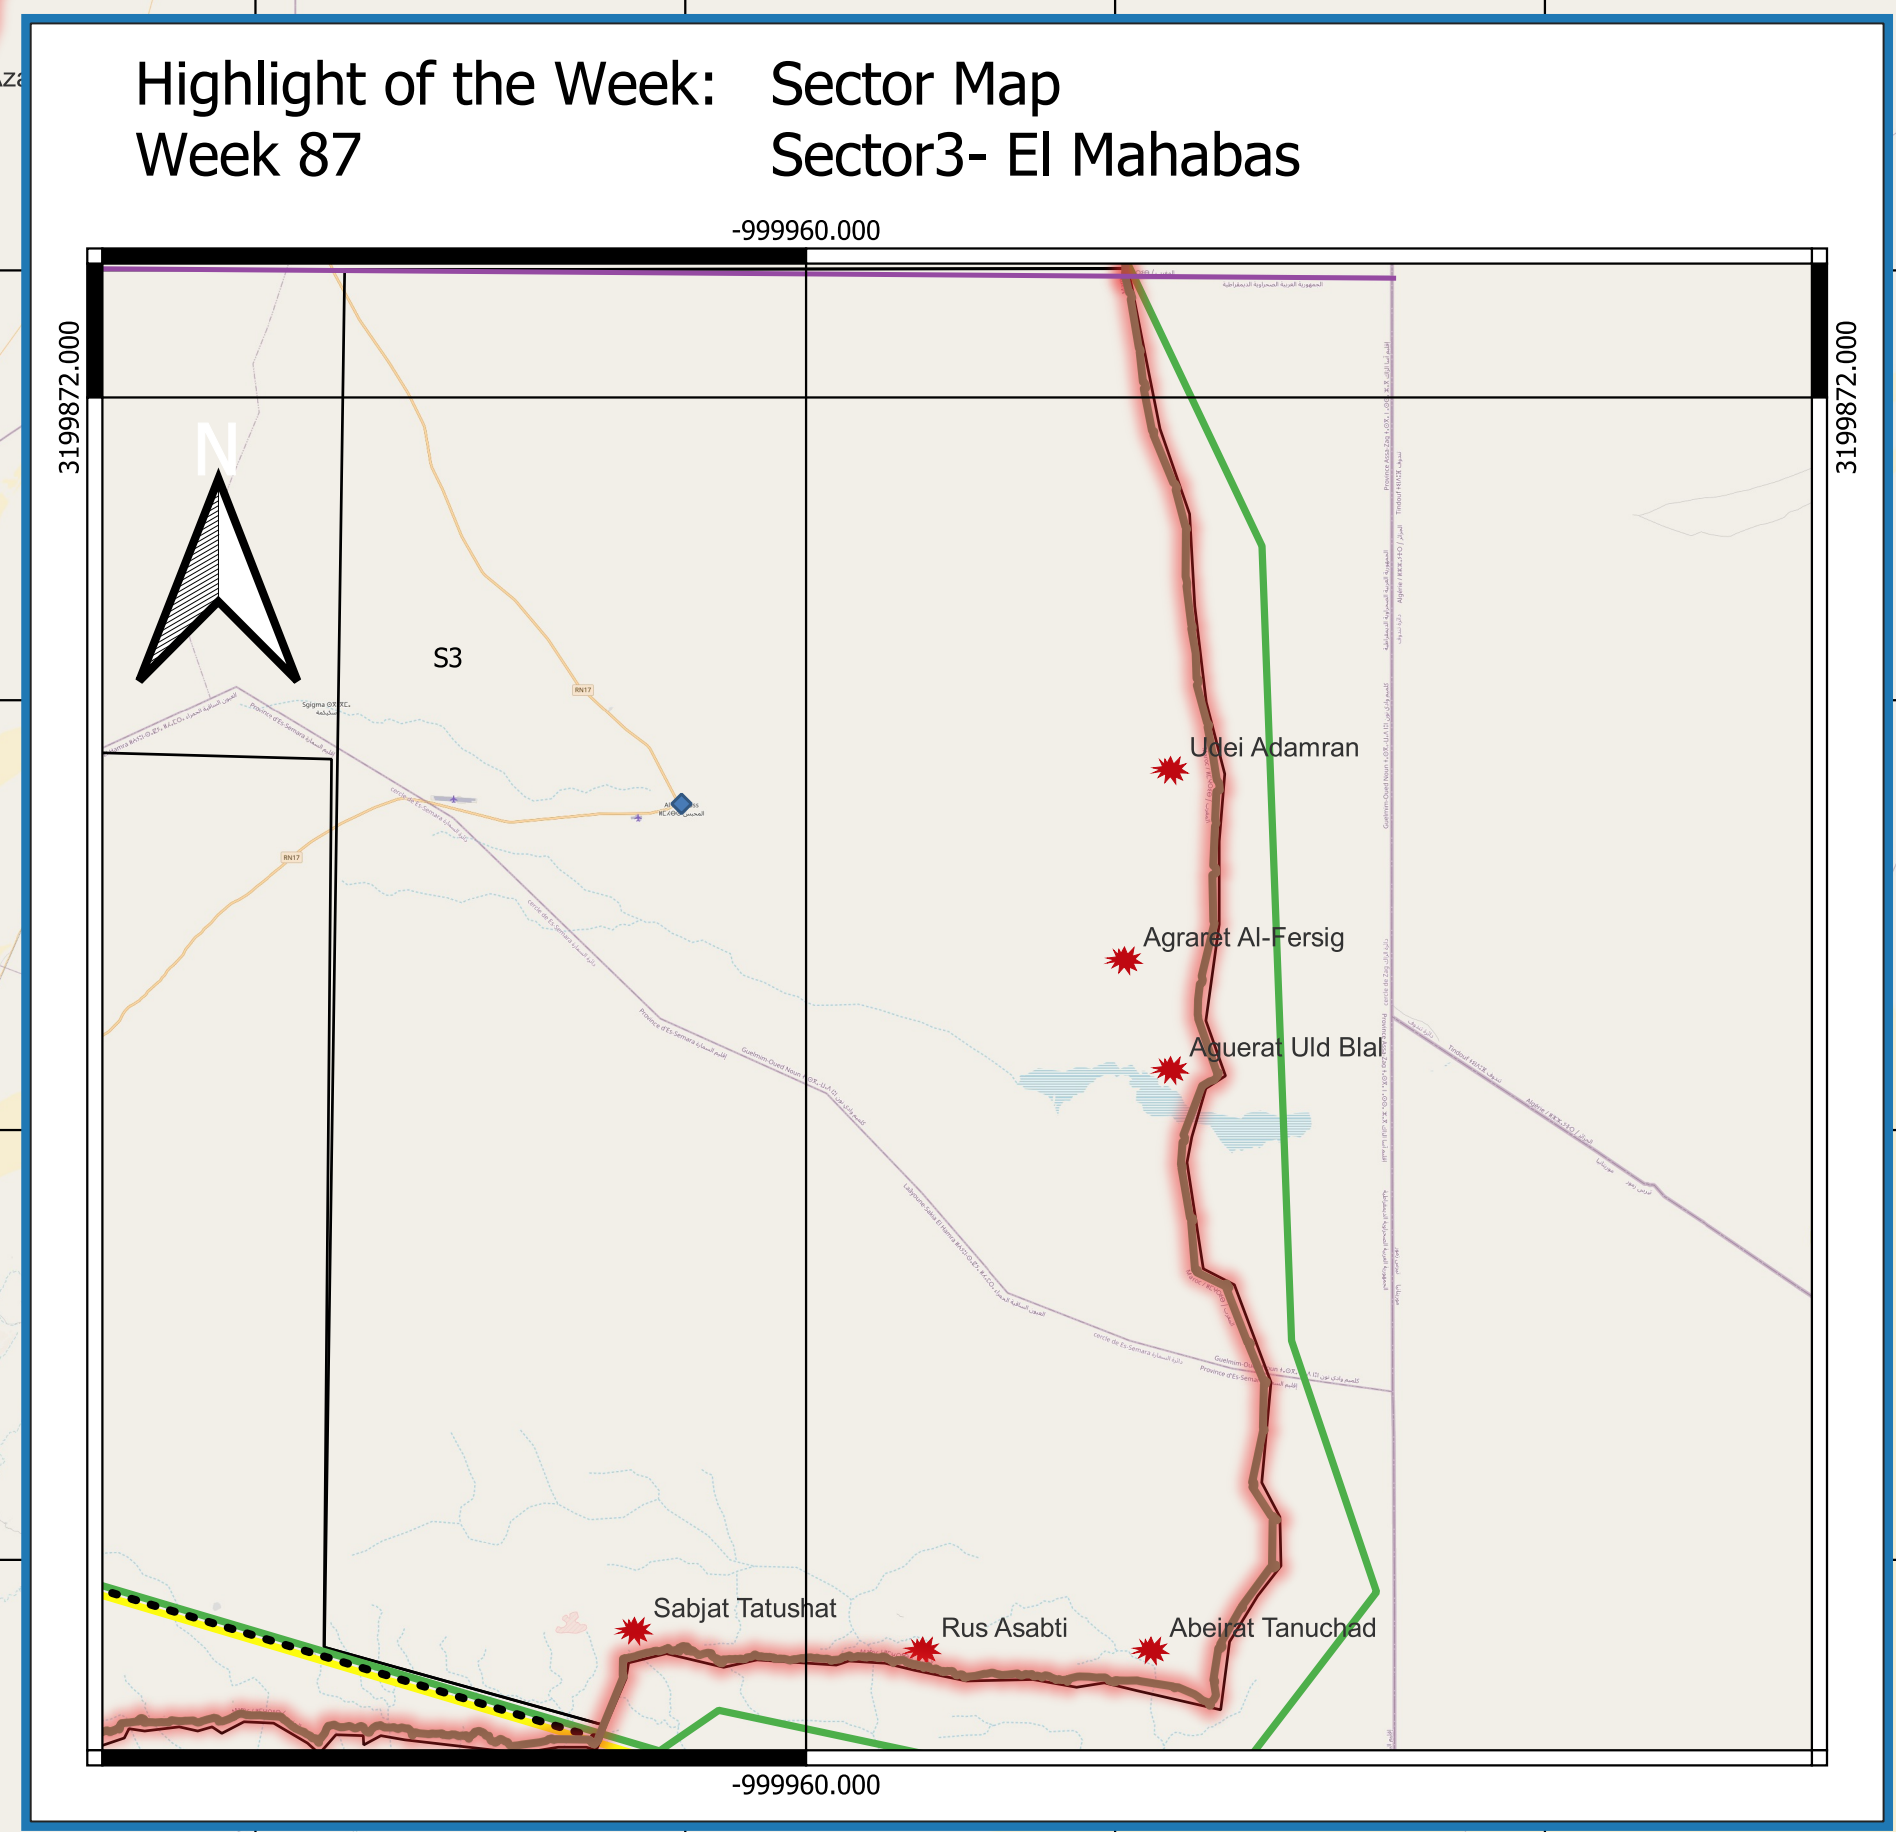

# Western Sahara War Map

## Week 87: 04-07-2022 - 10-07-2027

- Symbology Notice**
- Border Line
  - Military Wall
- Attack Symbol**
- ◆ Bodies of Water
  - ◆ City Symbol
  - Region Symbol
  - Roads
  - Water Lines Symbol
  - Oued Dara-Sagua El Hamara border line
  - Saguia El Hamara-Rio de Oro border line
- Highlight of the Week**

**Most Attacked Location**

Name	1st Date	1 N Attcks	2nd Date	2 N Attcks	3rd Date	3 N Attcks
Sabjat Tatushat	2022-07-06	1	2022-07-08	1	2022-07-09	1
Udei Adamran	2022-07-07	1	2022-07-09	1		
Al Faiiyin	2022-07-04	1	2022-07-07	1		
Legsebiyin	2022-07-04	1	2022-07-07	1		