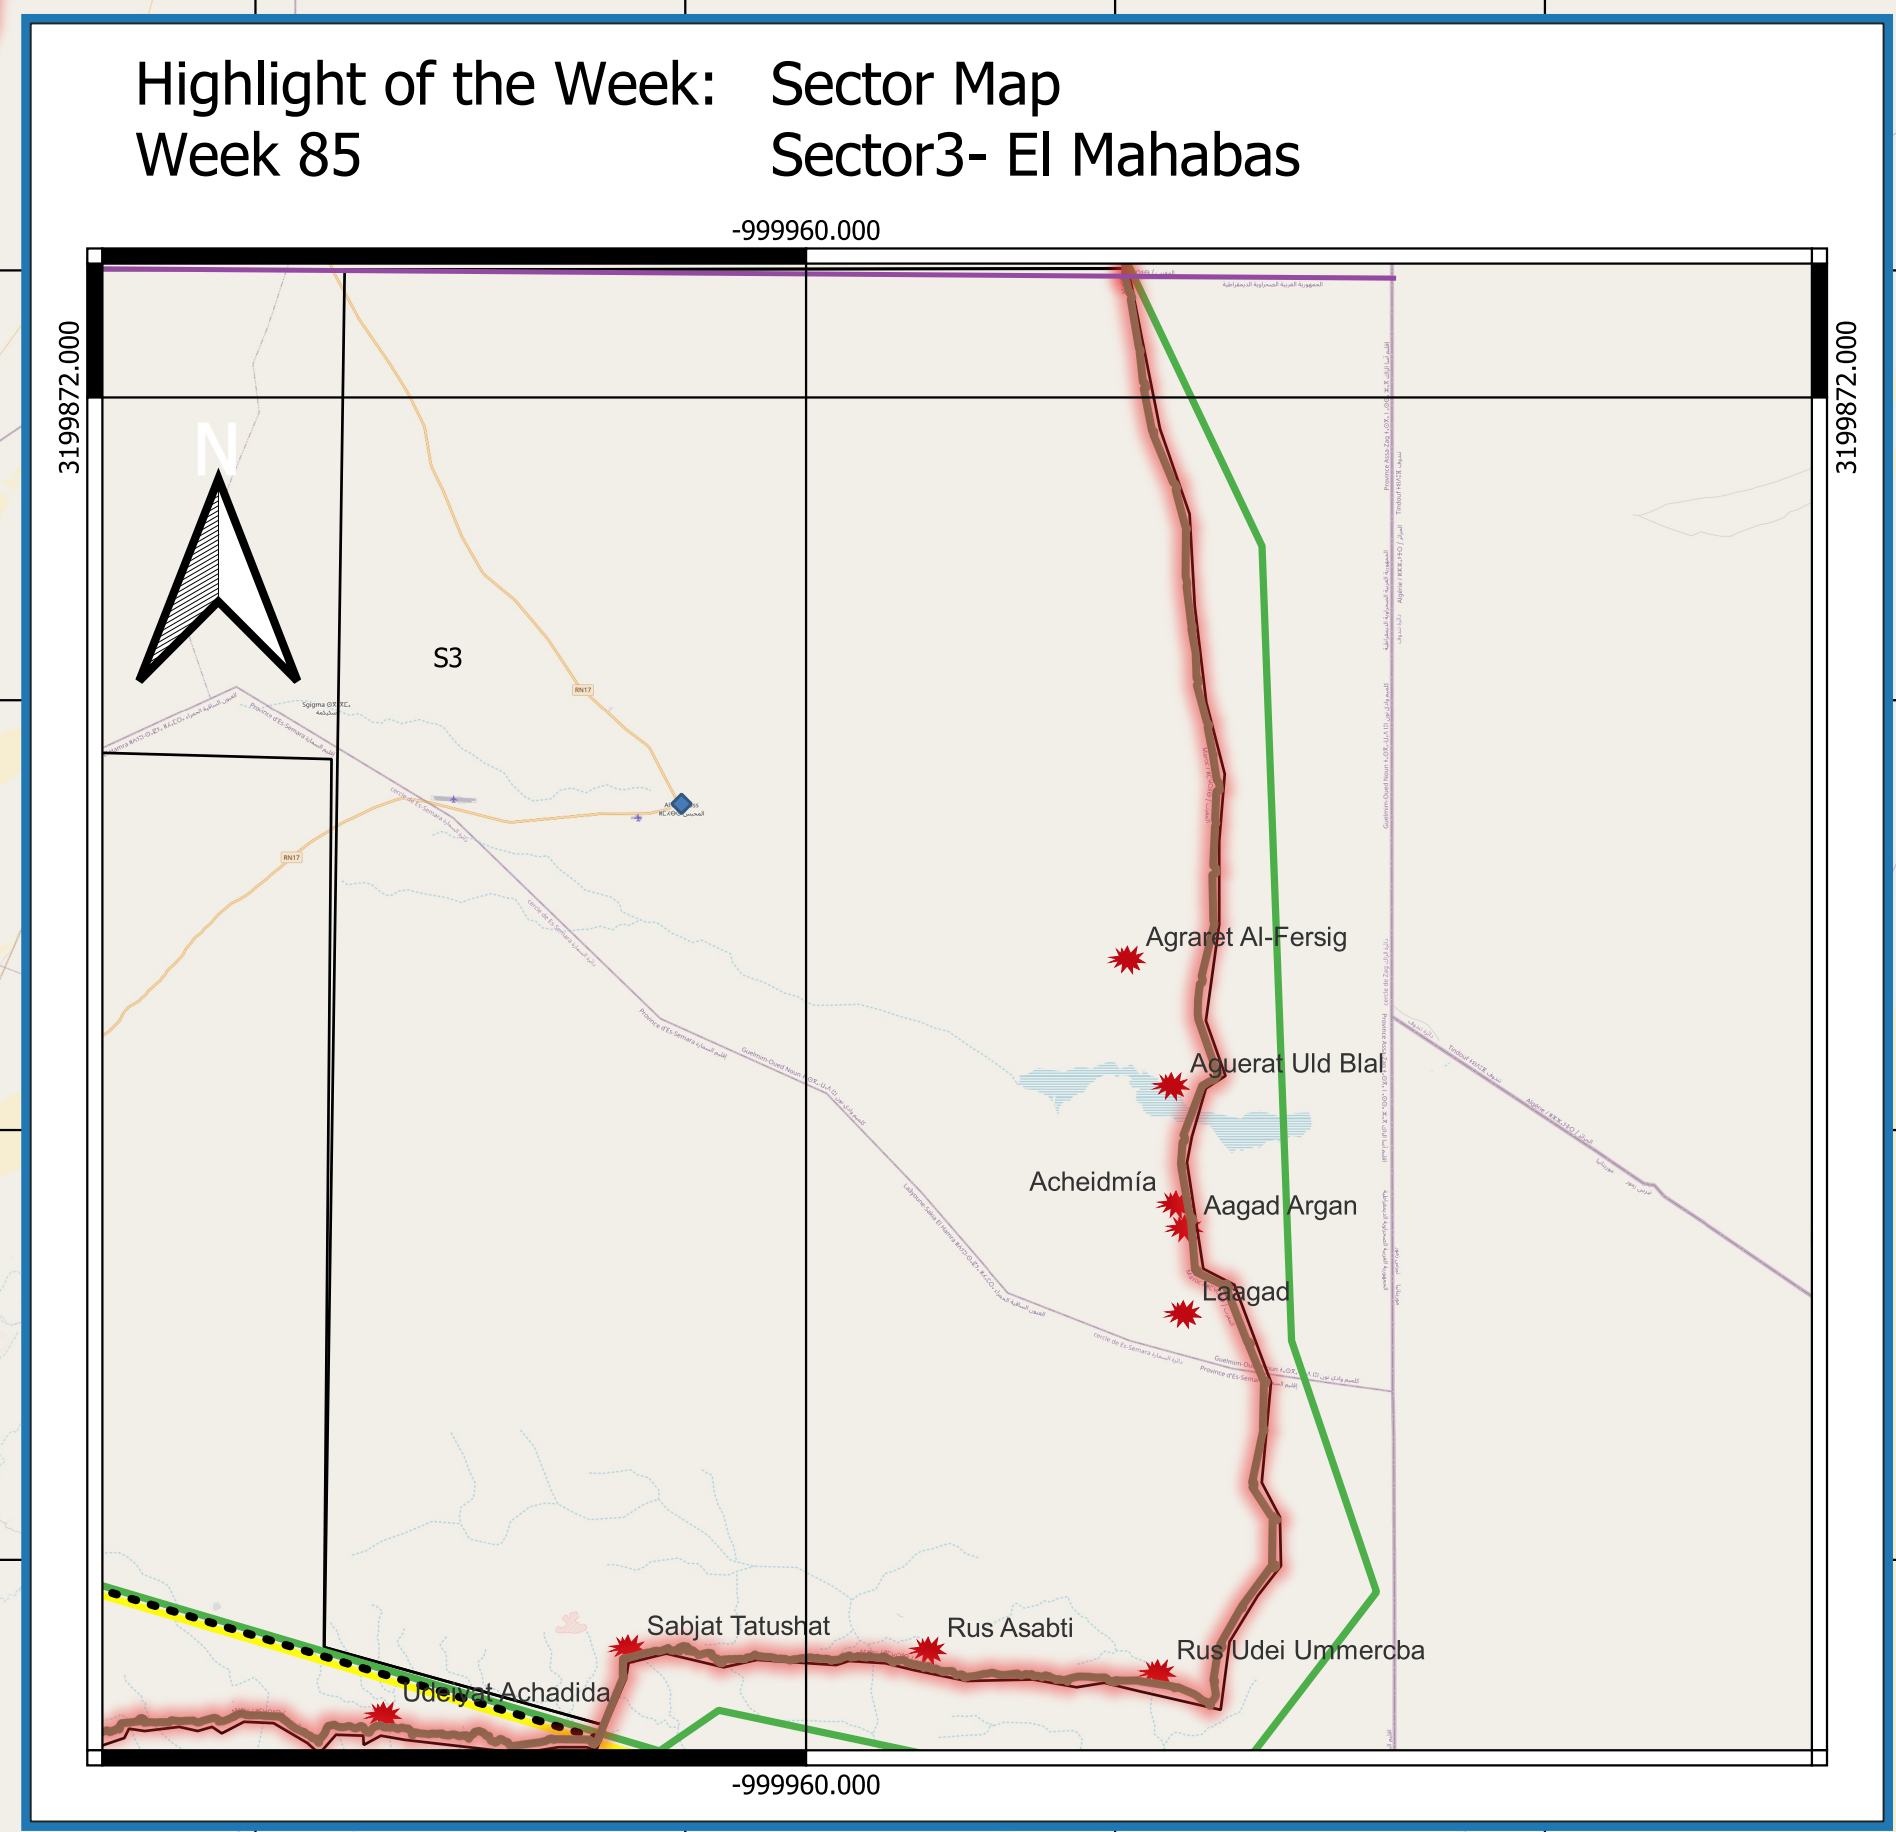

Western Sahara War Map
 Week 85:
 20-06-2022 - 26-06-2022
 General Map

- Legend
- ⬢ Oued Daraa Region
 - Sector 1- Agaa
 - ◆ Aaga City
 - S2- Sector 2 - TOUIZGUI
 - ◆ Touizgui City
 - S3- Sector 3 - El Mahabas
 - ◆ El Mahabas City
 - ★ Aguerat Uld Blal
 - ★ Laagad
 - ★ Acheidmia
 - ★ Rus Udei Ummercba
 - ★ Rus Asabti
 - ★ Agraret Al-Fersig
 - ★ Aagad Argan
 - ★ Sabjat Tatushat
 - S4- Sector 4 - Farsia
 - ◆ Farsia City
 - ★ Rus Udeiyat Achadida
 - ★ Legsebiyin
 - ★ Al Faiiyin
 - ⬢ Saguia El Hamara Region
 - S5- Sector 5 - Hauouza
 - ◆ Hauouza City
 - ★ Rus Fadrat Aazeiza
 - S6- Sector 6 - Smara
 - ◆ Smara City
 - S7- Sector 7 - Amgala
 - ◆ Amgala City
 - S8- Sector 8 - Guelta Zemmour
 - ◆ Guelta Zemmour City
 - ⬢ Rio de Oro Region
 - S9- Sector 9- Oum Dreiga
 - ◆ Oum Dreiga City
 - S10- Sector 10- El Bagari
 - ◆ El Bagari City
 - S11- Sector 11- Auserd
 - ◆ Auserd City
 - S12- Sector 12- Techla
 - ◆ Techla City
 - S13- Sector 13- Bir Guendouz
 - ◆ Bir Guendouz City
 - OpenStreetMap

Symbology Notice

- Border Line
- Military Wall
- ⬢ Attack Symbol
- ⬢ Bodies of Water
- ◆ City Symbol
- ⬢ Region Symbol
- Roads
- Water Lines Symbol
- Oued Dara-Saguia El Hamara border line
- Saguia El Hamara-Rio de Oro border line

Highlight of the Week

Most Attacked Location

Name	1st Date	1 N Attkcs	2nd Date	2 N Attkcs
Legsebiyin	2022-06-21	1	2022-06-25	1