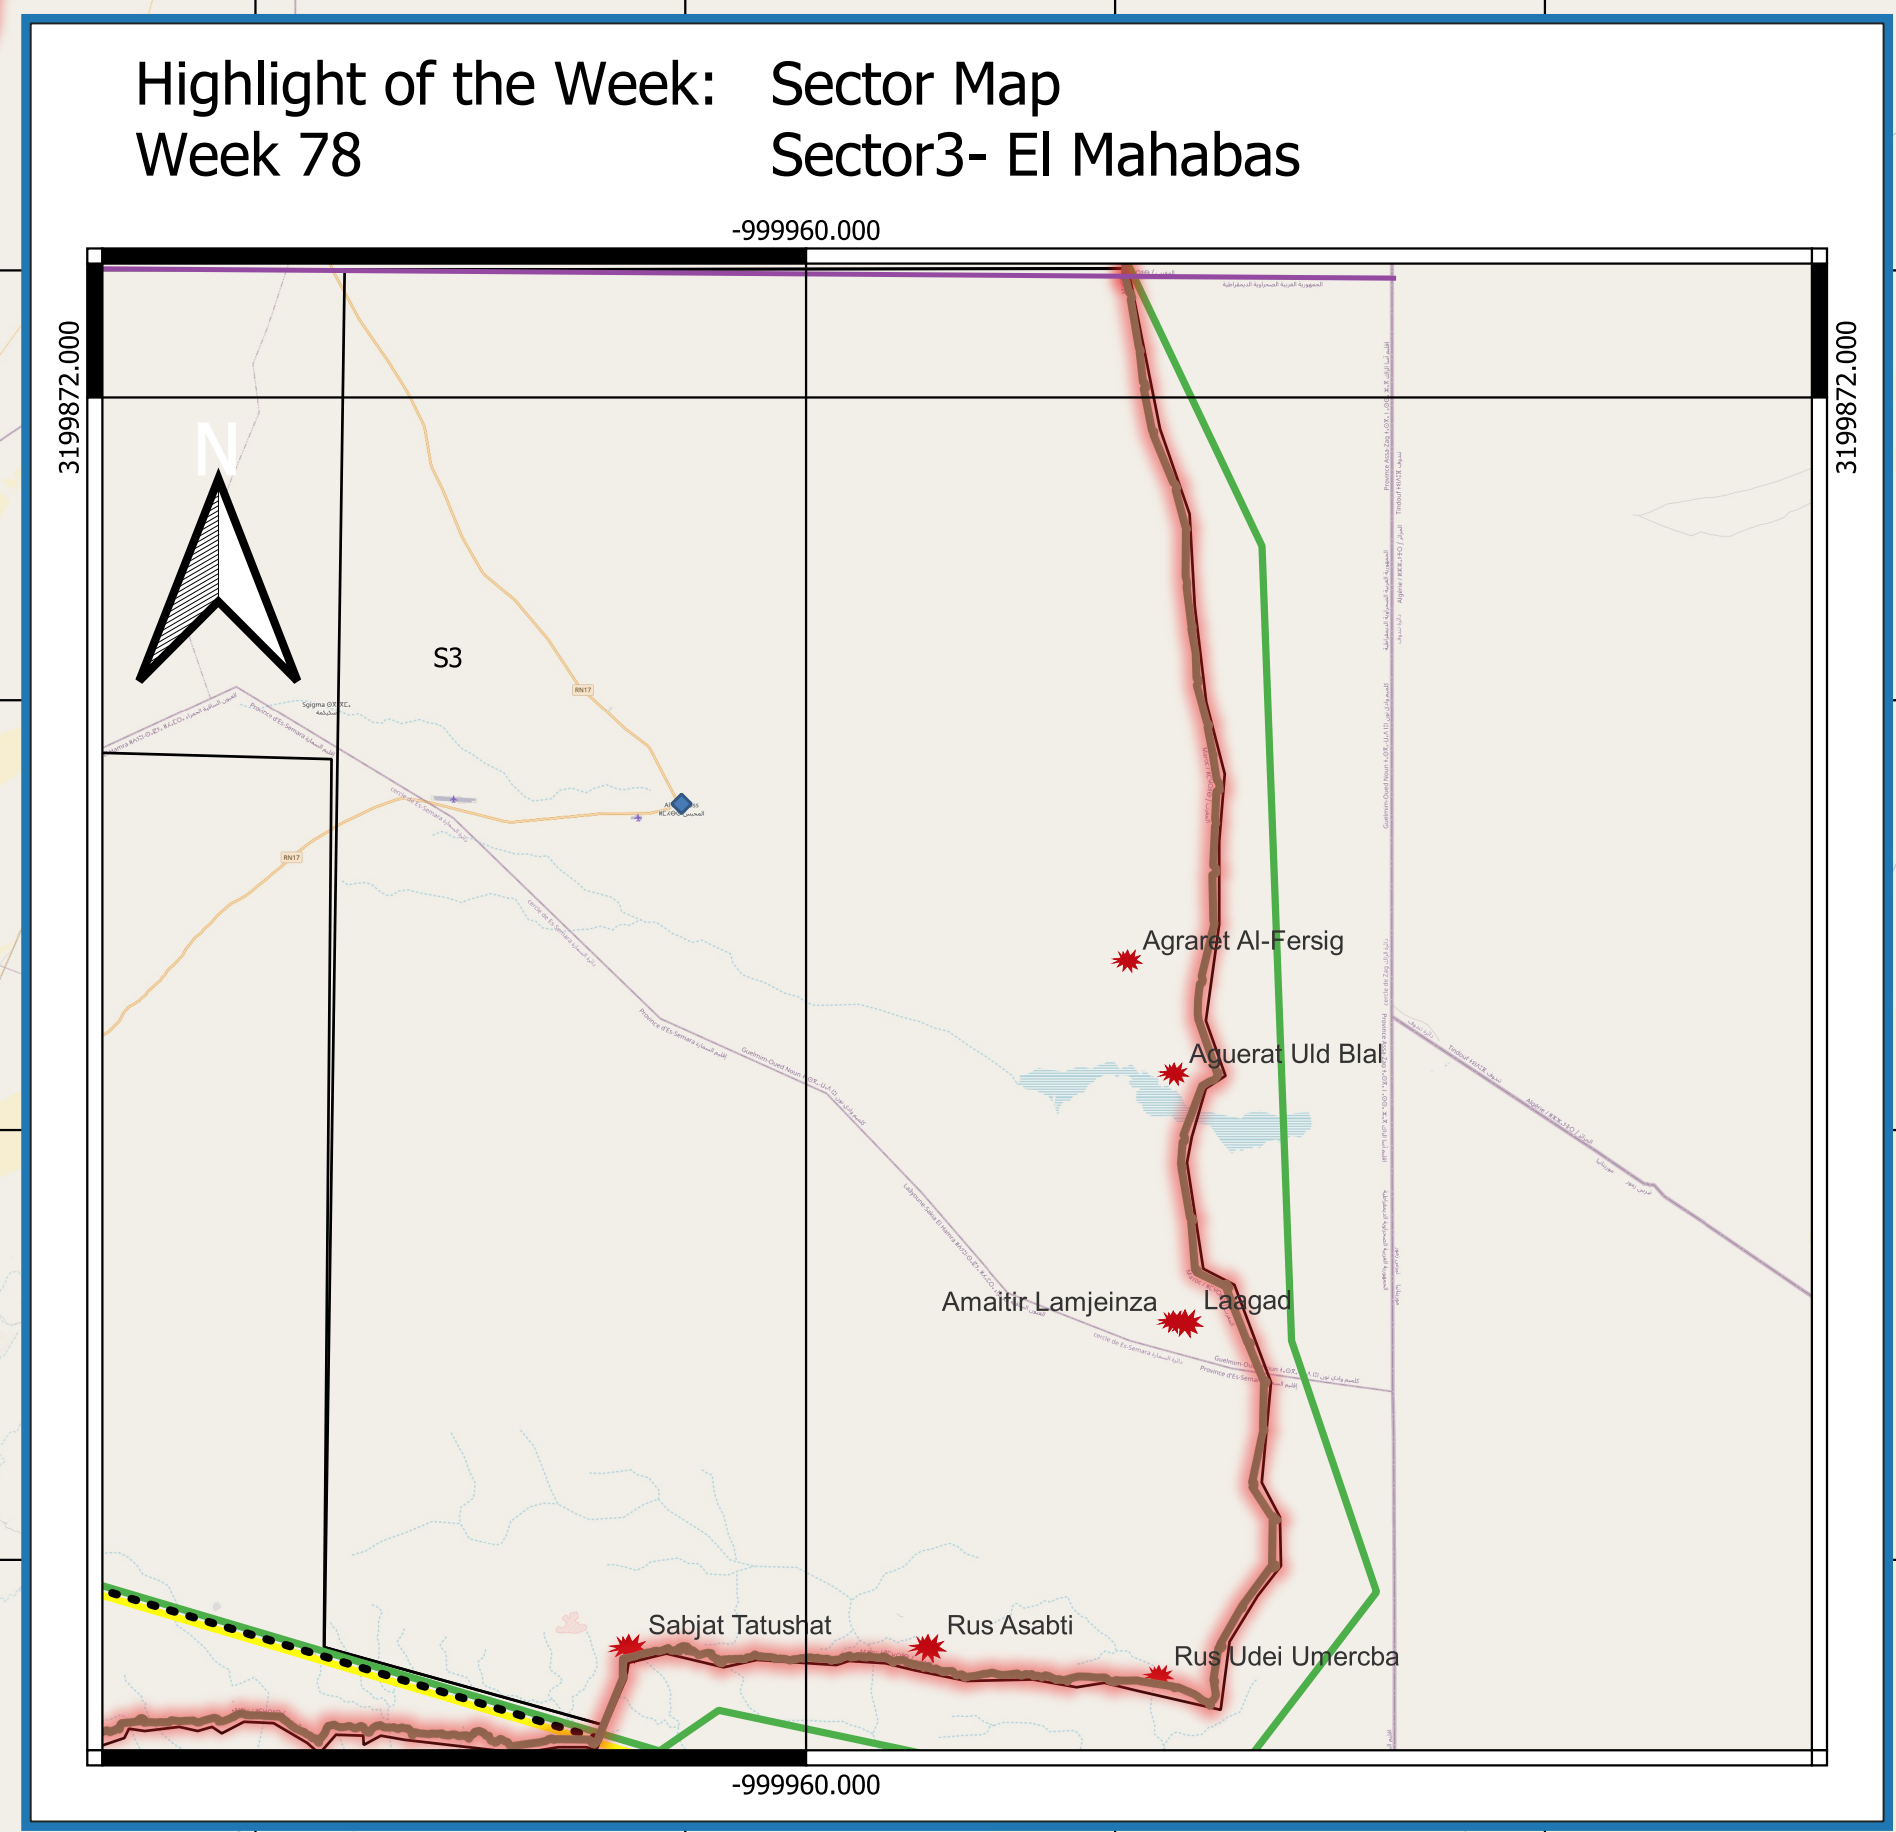

Western Sahara War Map  
 Week 78:  
 02-05-2021 - 08-05-2021  
 General Map

- Legend
- Qued Daraa Region
  - Sector 1- Aгаа
  - Sector 2 - TOUIZGUI
  - Sector 3 - El Mahabas
  - Sector 4 - Farsia
  - Sector 5 - Hauza
  - Sector 6 - Smara
  - Sector 7 - Amgala
  - Sector 8 - Guelta Zemmour
  - Rio de Oro Region
  - Sector 9- Oum Dreiga
  - Sector 10- El Bagari
  - Sector 11- Auserd
  - Sector 12- Techla
  - Sector 13- Bir Guendouz
  - OpenStreetMap

- Symbology Notice
- Border Line
  - Military Wall
  - Attack Symbol
  - Bodies of Water
  - City Symbol
  - Region Symbol
  - Roads
  - Water Lines Symbol
  - Qued Dara-Saguia El Hamara border line
  - Saguia El Hamara-Rio de Oro border line
  - Highlight of the Week

Most Attacked Location

Name	1st Date	1 N Attkcs	2nd Date	2 N Attkcs
Rus Udei Umercba	2022-05-04	1	2022-05-05	1

Name	1st Date	1 N Attkcs	2nd Date	2 N Attkcs
Sabjat Tatushat	2022-05-02	1	2022-05-05	1

Name	1st Date	1 N Attkcs	2nd Date	2 N Attkcs	3rd Date	3 N Attkcs
Asteilat Uld Bugrein	2022-05-03	1	2022-05-04	1	2022-05-08	1