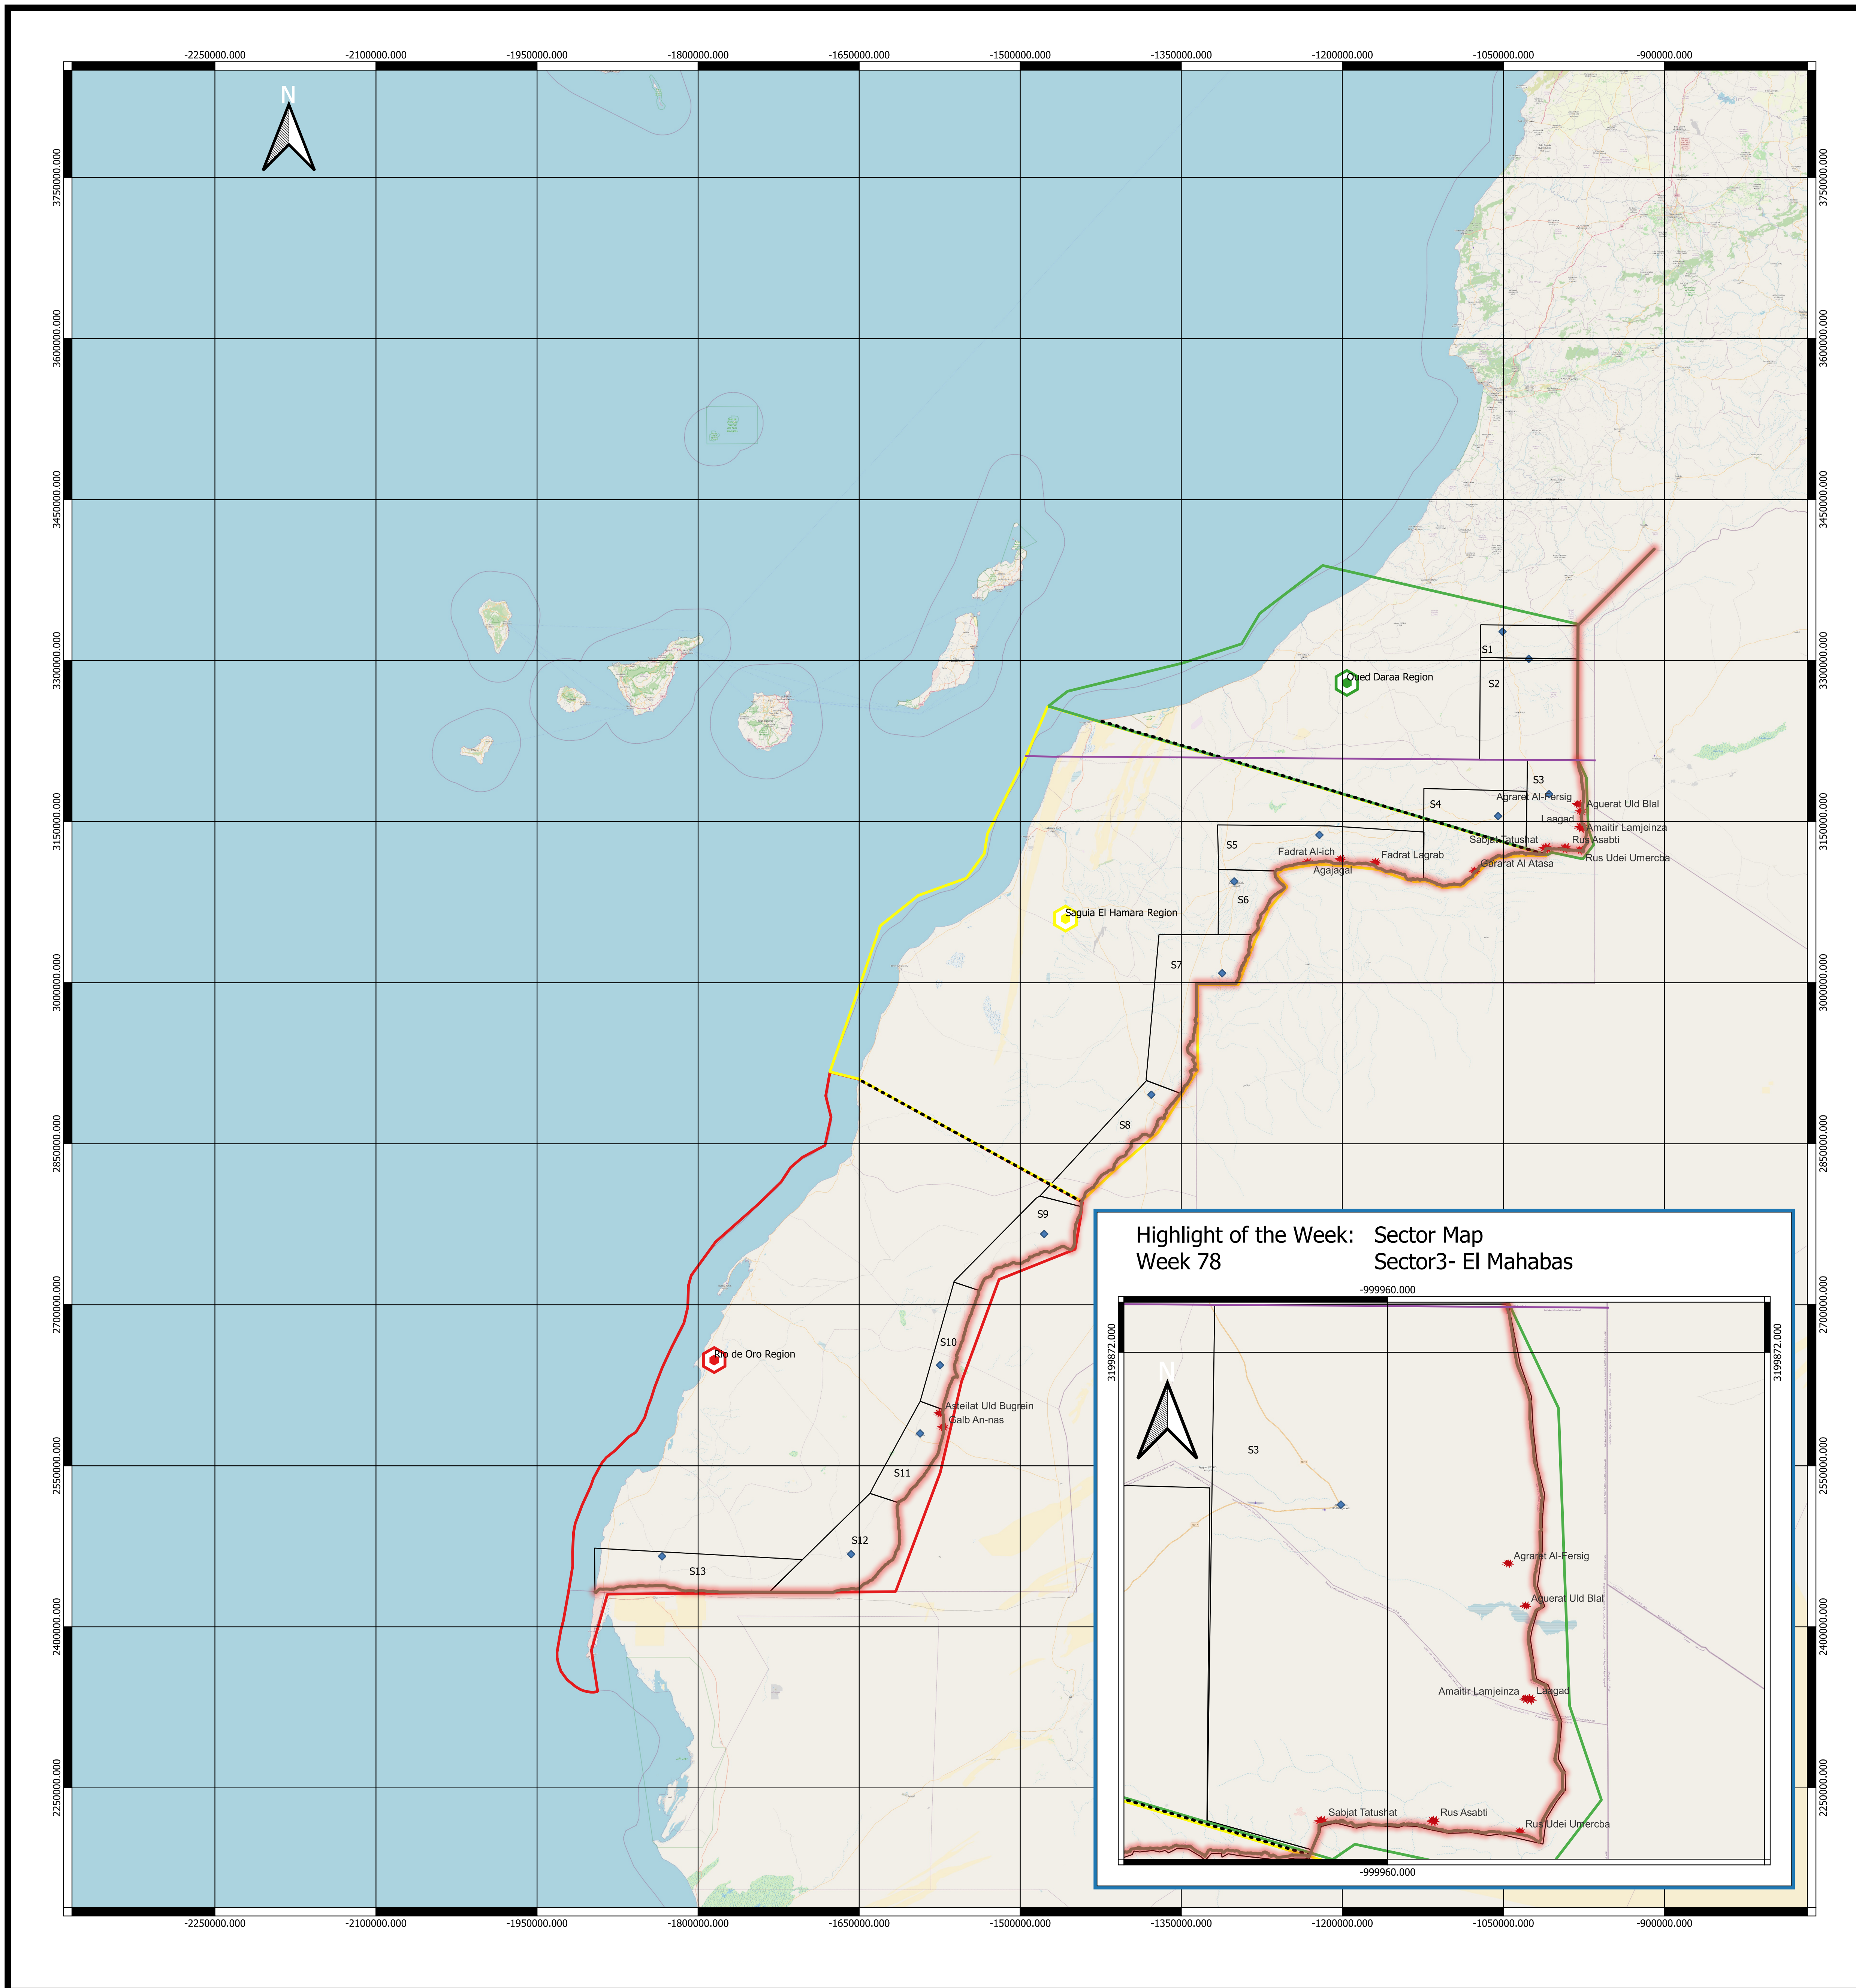

Western Sahara War Map  
 Week 78:  
 02-05-2021 - 08-05-2021  
 General Map

- Legend
- Qued Daraa Region
  - Sector 1- Aгаа
  - Sector 2 - TOUIZGUI
  - Sector 3 - El Mahabas
  - Sector 4 - Farsia
  - Sector 5 - Hauza
  - Sector 6 - Smara
  - Sector 7 - Amgala
  - Sector 8 - Guelta Zemmour
  - Rio de Oro Region
  - Sector 9- Oum Dreiga
  - Sector 10- El Bagari
  - Sector 11- Auserd
  - Sector 12- Techla
  - Sector 13- Bir Guendouz
  - OpenStreetMap

- Symbology Notice
- Border Line
  - Military Wall
  - Attack Symbol
  - Bodies of Water
  - City Symbol
  - Region Symbol
  - Roads
  - Water Lines Symbol
  - Qued Dara-Saguia El Hamara border line
  - Saguia El Hamara-Rio de Oro border line
  - Highlight of the Week

Most Attacked Location

Name	1st Date	1 N Attkcs	2nd Date	2 N Attkcs
Rus Udei Umercba	2022-05-04	1	2022-05-05	1

Name	1st Date	1 N Attkcs	2nd Date	2 N Attkcs
Sabjat Tatushat	2022-05-02	1	2022-05-05	1

Name	1st Date	1 N Attkcs	2nd Date	2 N Attkcs	3rd Date	3 N Attkcs
Asteilat Uld Bugrein	2022-05-03	1	2022-05-04	1	2022-05-08	1