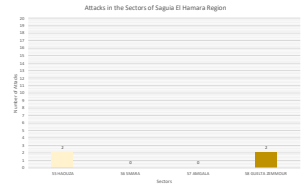

<https://www.westernsahara-wa.com/>

Date	Oued Daras Sectors				Saguia El Hamara Sectors				Rio de Oro Sectors				
	S1 AAGA	S2 TOUZOUZI	S3 EL MAHABES	S4 FARSIA	S5 HAOUZA	S6 SMARA	S7 AMGALA	S8 GUELTA ZEMMOUR	S9 OUM DREIGA	S10 EL BAGARI	S11 AUSEBD	S12 TECHLA	S13 BIR GUENDOUZ
11-04-2022													
12-04-2022													
13-04-2022													
14-04-2022													
15-04-2022													
16-04-2022													
17-04-2022													

Total Sectors: 0 4 11 0 2 0 0 2 0 0 0 0 0
Total Region: 15
TOTAL: 19
Obs: 19 are recorded in the Sectors, 15 are recorded in the Regions.