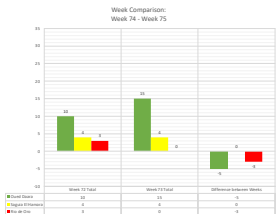

<https://www.westernsahara-wa.com/>

Date	Oued Daras Sectors				Saguia El Hamara Sectors				Rio de Oro Sectors				
	S1 AAGA	S2 TOUZOUZI	S3 EL MAHABES	S4 FARSIA	S5 HAOUZA	S6 SMARA	S7 AMGALA	S8 GUELTA ZEMMOUR	S9 OUM DREIGA	S10 EL BAGARI	S11 AUSEBD	S12 TECHLA	S13 BIR GUENDOUZ
11-04-2022													
12-04-2022													
13-04-2022													
14-04-2022													
15-04-2022													
16-04-2022													
17-04-2022													

Total Sectors: 0 4 11 0 2 0 0 2 0 0 0 0 0
Total Region: 15
TOTAL: 19
Obs: 19 are recorded in the Sectors, 15 are recorded in the Regions.