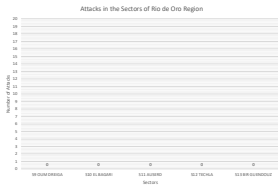

<https://www.westernsahara-wa.com/>

Date	Oued Daras Sectors				Saguia El Hamara Sectors				Rio de Oro Sectors				
	S1 AAGA	S2 TOUZOUZI	S3 EL MAHABES	S4 FARSIA	S5 HAOUZA	S6 SMARA	S7 AMGALA	S8 GUELTA ZEMMOUR	S9 OUM DREIGA	S10 EL BAGARI	S11 AUSEBD	S12 TECHLA	S13 BIR GUENDOUZ
11-04-2022													
12-04-2022													
13-04-2022													
14-04-2022													
15-04-2022													
16-04-2022													
17-04-2022													

Total Sectors: 0 4 11 0 2 0 0 2 0 0 0 0 0
Total Region: 15
TOTAL: 19
Obs: 19 are recorded in the Sectors, 15 are recorded in the Regions.