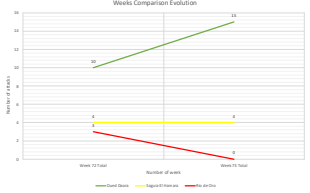

<https://www.westernsahara-wa.com/>

Date	Oued Daras Sectors				Saguia El Hamara Sectors				Rio de Oro Sectors				
	S1 AAGA	S2 TOUZOUZI	S3 EL MAHABES	S4 FARSIA	S5 HAOUZA	S6 SMARA	S7 AMGALA	S8 GUELTA ZEMMOUR	S9 OUM DREIGA	S10 EL BAGARI	S11 AUSEBD	S12 TECHLA	S13 BIR GUENDOUZ
11-04-2022													
12-04-2022													
13-04-2022													
14-04-2022													
15-04-2022													
16-04-2022													
17-04-2022													

Total Sectors: 0 4 11 0 2 0 0 2 0 0 0 0 0
Total Region: 15
TOTAL: 19
Obs: 19 are recorded in the Sectors, 15 are recorded in the Regions.