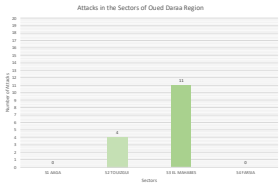

<https://www.westernsahara-wa.com/>

Date	Oued Daras Sectors				Saguia El Hamara Sectors				Rio de Oro Sectors				
	S1 AAGA	S2 TOUZOUZI	S3 EL MAHABES	S4 FARSIA	S5 HAOUZA	S6 SMARA	S7 AMGALA	S8 GUELTA ZEMMOUR	S9 OUM DREIGA	S10 EL BAGARI	S11 AUSEBD	S12 TECHLA	S13 BIR GUENDOUZ
11-04-2022													
12-04-2022													
13-04-2022													
14-04-2022													
15-04-2022													
16-04-2022													
17-04-2022													

Total Sectors: 0 4 11 0 2 0 0 2 0 0 0 0 0
Total Region: 15
TOTAL: 19
Obs: 19 are recorded in the Sectors, 15 are recorded in the Regions.