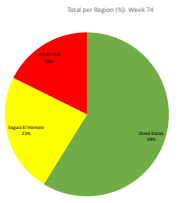

<https://www.westernsahara-wa.com/>

Date	Oued Daras Sectors				Saguia El Hamara Sectors				Rio de Oro Sectors				
	S1 AAGA	S2 TOUZOUZI	S3 EL MAHABES	S4 FARSIA	S5 HAOUZA	S6 SMARA	S7 AMGALA	S8 GUELTA ZEMMOUR	S9 OUM DREIGA	S10 EL BAGARI	S11 AUSEBD	S12 TECHLA	S13 BIR GUENDOUZ
11-04-2022													
12-04-2022													
13-04-2022													
14-04-2022													
15-04-2022													
16-04-2022													
17-04-2022													

Total Sectors: 0 4 11 0 2 0 0 2 0 0 0 0 0
Total Region: 15
TOTAL: 19
Obs: 19 are recorded in the Sectors, 15 are recorded in the Regions.