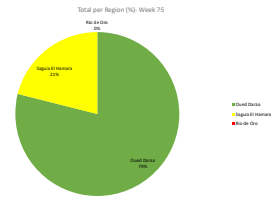

<https://www.westernsahara-wa.com/>

Date	Oued Daras Sectors				Saguia El Hamara Sectors				Rio de Oro Sectors				
	S1 AAGA	S2 TOUZOUZI	S3 EL MAHABES	S4 FARSIA	S5 HAOUZA	S6 SMARA	S7 AMGALA	S8 GUELTA ZEMMOUR	S9 OUM DREIGA	S10 EL BAGARI	S11 AUSEBD	S12 TECHLA	S13 BIR GUENDOUZ
11-04-2022													
12-04-2022													
13-04-2022													
14-04-2022													
15-04-2022													
16-04-2022													
17-04-2022													

Total Sectors: 0 4 11 0 2 0 0 2 0 0 0 0 0
Total Region: 15
TOTAL: 19
Obs: 19 are recorded in the Sectors, 15 are recorded in the Regions.