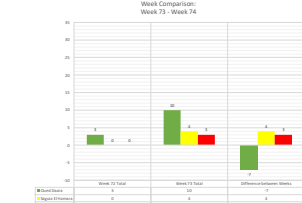

Date	Oued Daras				Saguis El Hamara				Rio de Oro				
	S1 AAGA	S2 TOUJZGULI	S3 EL MAHABES	S4 FARISIA	S5 HAOUZA	S6 SMARA	S7 AMGALA	S8 GUELTA ZEMMOUR	S9 OUM DREIGA	S10 EL BAGARI	S11 AUBERO	S12 TECHLA	S13 BIR GUENDOUZ
04/04/2022			1										
05/04/2022													
06/04/2022													
07/04/2022													
08/04/2022													
09/04/2022													
10/04/2022													
Total Sectors	0	0	6	4	3	1	0	0	2	1	0	0	
TOTAL	17