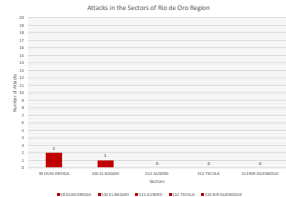

Date	Oued Daras				Saguis El Hamara				Rio de Oro				
	S1 AAGA	S2 TOUJZGULI	S3 EL MAHABES	S4 FARISIA	S5 HAOUZA	S6 SMARA	S7 AMGALA	S8 GUELTA ZEMMOUR	S9 OUM DREIGA	S10 EL BAGARI	S11 AUBERO	S12 TECHLA	S13 BIR GUENDOUZ
04/04/2022			1										
05/04/2022													
06/04/2022													
07/04/2022													
08/04/2022													
09/04/2022													
10/04/2022													
Total Sectors	0	0	6	4	3	1	0	0	2	1	0	0	
TOTAL	17