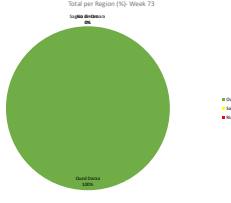

Date	Oued Daras				Saguis El Hamara				Rio de Oro				
	S1 AAGA	S2 TOUJZGULI	S3 EL MAHABES	S4 FARISIA	S5 HAOUZA	S6 SMARA	S7 AMGALA	S8 GUELTA ZEMMOUR	S9 OUM DREIGA	S10 EL BAGARI	S11 AUBERO	S12 TECHLA	S13 BIR GUENDOUZ
04/04/2022			1										
05/04/2022													
06/04/2022													
07/04/2022													
08/04/2022													
09/04/2022													
10/04/2022													
Total Sectors	0	0	6	4	3	1	0	0	2	1	0	0	
TOTAL	17