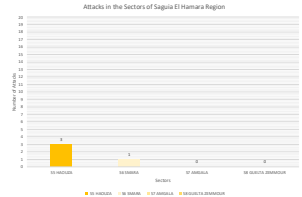

Date	Oued Daras				Saguis El Hamara				Rio de Oro				
	S1 AAGA	S2 TOUJZGULI	S3 EL MAHABES	S4 FARISIA	S5 HAOUZA	S6 SMARA	S7 AMGALA	S8 GUELTA ZEMMOUR	S9 OUM DREIGA	S10 EL BAGARI	S11 AUBERO	S12 TECHLA	S13 BIR GUENDOUZ
04/04/2022			1										
05/04/2022													
06/04/2022													
07/04/2022													
08/04/2022													
09/04/2022													
10/04/2022													
Total Sectors	0	0	6	4	3	1	0	0	2	1	0	0	
TOTAL	17