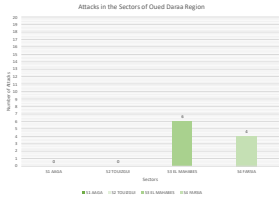

Date	Oued Daras				Saguis El Hamara				Rio de Oro				
	S1 AAGA	S2 TOUJZGULI	S3 EL MAHABES	S4 FARISIA	S5 HAOUZA	S6 SMARA	S7 AMGALA	S8 GUELTA ZEMMOUR	S9 OUM DREIGA	S10 EL BAGARI	S11 AUBERO	S12 TECHLA	S13 BIR GUENDOUZ
04/04/2022			1										
05/04/2022													
06/04/2022													
07/04/2022													
08/04/2022													
09/04/2022													
10/04/2022													
Total Sectors	0	0	6	4	3	1	0	0	2	1	0	0	
TOTAL	17