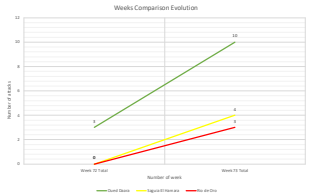

Date	Oued Daras				Saguis El Hamara				Rio de Oro				
	S1 AAGA	S2 TOUJZGULI	S3 EL MAHABES	S4 FARISIA	S5 HAOUZA	S6 SMARA	S7 AMGALA	S8 GUELTA ZEMMOUR	S9 OUM DREIGA	S10 EL BAGARI	S11 AUBERO	S12 TECHLA	S13 BIR GUENDOUZ
04/04/2022			1										
05/04/2022													
06/04/2022													
07/04/2022													
08/04/2022													
09/04/2022													
10/04/2022													
Total Sectors	0	0	6	4	3	1	0	0	2	1	0	0	
TOTAL	17