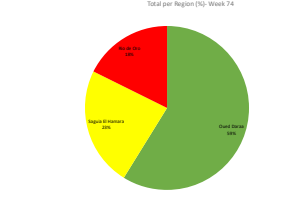

Date	Oued Daras				Saguis El Hamara				Rio de Oro				
	S1 AAGA	S2 TOUJZGULI	S3 EL MAHABES	S4 FARISIA	S5 HAOUZA	S6 SMARA	S7 AMGALA	S8 GUELTA ZEMMOUR	S9 OUM DREIGA	S10 EL BAGARI	S11 AUBERO	S12 TECHLA	S13 BIR GUENDOUZ
04/04/2022			1										
05/04/2022													
06/04/2022													
07/04/2022													
08/04/2022													
09/04/2022													
10/04/2022													
Total Sectors	0	0	6	4	3	1	0	0	2	1	0	0	
TOTAL	17