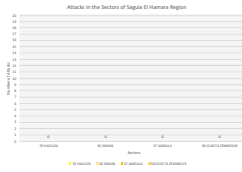

<https://www.westernsahara-wa.com/>

Date	Oued Daraa Sectors				Sajuta El Hamara Sectors				Rio de Oro Sectors				
	S1 AAGA	S2 TOLZDJA	S3 EL MAHABES	S4 FARISA	S5 HIGLZA	S6 SMARA	S7 AMGALA	S8 GUELTA ZEMMOUR	S9 OUM DREIGA	S10 EL BAGARI	S11 ALGERIO	S12 TECHA	S13 BIR GUENDOUZ
28/03/2022													
29/03/2022													
30/03/2022													
01/04/2022													
02/04/2022													
03/04/2022													
Total Sectors	0	0	3	0	0	0	0	0	0	0	0	0	0
Total Region	3												
TOTAL	3												
Obs: