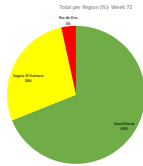

<https://www.westernsahara-wa.com/>

Date	Oued Daraa Sectors				Sajuta El Hamara Sectors				Rio de Oro Sectors				
	S1 AAGA	S2 TOLZDJA	S3 EL MAHABES	S4 FARISA	S5 HIGLZA	S6 SMARA	S7 AMGALA	S8 GUELTA ZEMMOUR	S9 OUM DREIGA	S10 EL BAGARI	S11 ALGERIO	S12 TECHA	S13 BIR GUENDOUZ
28/03/2022													
29/03/2022													
30/03/2022													
01/04/2022													
02/04/2022													
03/04/2022													
Total Sectors	0	0	3	0	0	0	0	0	0	0	0	0	0
Total Region	3												
TOTAL	3												
Obs: