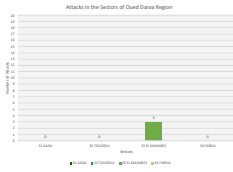

<https://www.westernsahara-wa.com/>

Date	Oued Daraa Sectors				Sajuta El Hamara Sectors				Rio de Oro Sectors				
	S1 AAGA	S2 TOLZDJA	S3 EL MAHABES	S4 FARISA	S5 HIGLZA	S6 SMARA	S7 AMGALA	S8 GUELTA ZEMMOUR	S9 OUM DREIGA	S10 EL BAGARI	S11 ALGERIO	S12 TECHA	S13 BIR GUENDOUZ
28/03/2022													
29/03/2022													
30/03/2022													
01/04/2022													
02/04/2022													
03/04/2022													
Total Sectors	0	0	3	0	0	0	0	0	0	0	0	0	0
Total Region	3												
TOTAL	3												
Obs: