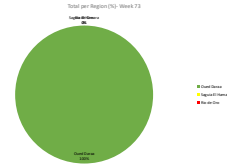

<https://www.westernsahara-wa.com/>

Date	Oued Daraa Sectors				Sajuta El Hamara Sectors				Rio de Oro Sectors				
	S1 AAGA	S2 TOLZDJA	S3 EL MAHABES	S4 FARISA	S5 HIGLZA	S6 SMARA	S7 AMGALA	S8 GUELTA ZEMMOUR	S9 OUM DREIGA	S10 EL BAGARI	S11 ALGERIO	S12 TECHA	S13 BIR GUENDOUZ
28/03/2022													
29/03/2022													
30/03/2022													
01/04/2022													
02/04/2022													
03/04/2022													
Total Sectors	0	0	3	0	0	0	0	0	0	0	0	0	0
Total Region	3												
TOTAL	3												
Obs: