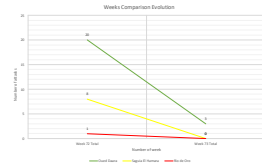

<https://www.westernsahara-wa.com/>

Date	Oued Daraa Sectors				Sajuta El Hamara Sectors				Rio de Oro Sectors				
	S1 AAGA	S2 TOLZDJA	S3 EL MAHABES	S4 FARISA	S5 HIGLZA	S6 SMARA	S7 AMGALA	S8 GUELTA ZEMMOUR	S9 OUM DREIGA	S10 EL BAGARI	S11 ALGERIO	S12 TECHA	S13 BIR GUENDOUZ
28/03/2022													
29/03/2022													
30/03/2022													
01/04/2022													
02/04/2022													
03/04/2022													
Total Sectors	0	0	3	0	0	0	0	0	0	0	0	0	0
Total Region	3												
TOTAL	3												
Obs: