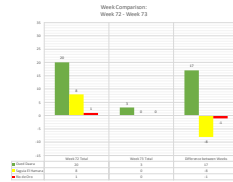

<https://www.westernsahara-wa.com/>

Date	Oued Daraa Sectors				Sajuta El Hamara Sectors				Rio de Oro Sectors				
	S1 AAGA	S2 TOLZDJA	S3 EL MAHABES	S4 FARISA	S5 HIGLZA	S6 SMARA	S7 AMGALA	S8 GUELTA ZEMMOUR	S9 OUM DREIGA	S10 EL BAGARI	S11 ALGERIO	S12 TECHA	S13 BIR GUENDOUZ
28/03/2022													
29/03/2022													
30/03/2022													
01/04/2022													
02/04/2022													
03/04/2022													
Total Sectors	0	0	3	0	0	0	0	0	0	0	0	0	0
Total Region	3												
TOTAL	3												
Obs: