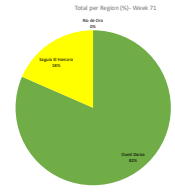

- Legend for the map showing various military units and locations.