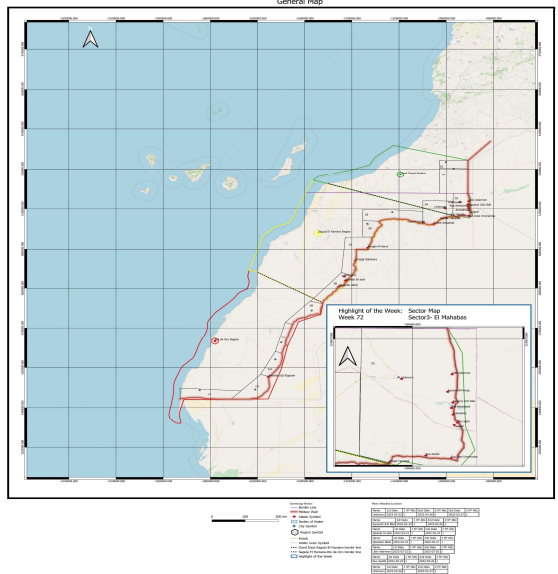

<https://www.westernsahara-wa.com/>

DATE	Oued Daraa				Saguis El Hamara				Rio de Oro				
	S1 AAGA	S2 TOUZOU	S3 EL MAHABES	S4 FARISIA	S5 HAOUZA	S6 SAMARA	S7 AMGALA	S8 GUELTA ZEMMOUR	S9 OUM DREIGA	S10 EL BAGARI	S11 ALBERD	S12 TECHLA	S13 BR GUENDOUZ
21/03/2022			Abraham 1 Achachina 1 Pila Anech 1					Abdel Aziz 1 Abdel Aziz 1					
22/03/2022			Uday Alaman 1 Lampoul 1 Agouat OUI 1 Saguis 1 Saguis 1										
23/03/2022			Abraham 1 Achachina 1 Pila Anech 1										
24/03/2022			Abraham 1 Achachina 1 Pila Anech 1										
25/03/2022			Abraham 1 Achachina 1 Pila Anech 1										
26/03/2022			Abraham 1 Achachina 1 Pila Anech 1										
27/03/2022			Abraham 1 Achachina 1 Pila Anech 1										
Total Region	20	0	17	3	0	0	0	0	1	0	0	1	0
TOTAL	29												

- Legend for the map showing various military units and locations.