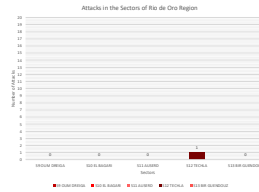

<https://www.westernsahara-wa.com/>

DATE	Oued Daraa				Saguis El Hamara				Rio de Oro				
	S1 AAGA	S2 TOUZOU	S3 EL MAHABES	S4 FARISIA	S5 HAOUZA	S6 SAMARA	S7 AMGALA	S8 GUELTA ZEMMOUR	S9 OUM DREIGA	S10 EL BAGARI	S11 ALBERD	S12 TECHLA	S13 BR GUENDOUZ
21/03/2022			Abraham 1 Achachina 1 Pila Anech 1					Abdel Aziz 1 Abdel Aziz 1					
22/03/2022			Uday Alaman 1 Lampoul 1 Agouat OUI 1 Saguis 1 Saguis 1										
23/03/2022			Abraham 1 Achachina 1 Pila Anech 1										
24/03/2022			Abraham 1 Achachina 1 Pila Anech 1										
25/03/2022			Abraham 1 Achachina 1 Pila Anech 1										
26/03/2022			Abraham 1 Achachina 1 Pila Anech 1										
27/03/2022			Abraham 1 Achachina 1 Pila Anech 1										
Total Region	20	0	17	3	0	0	0	0	1	0	0	1	0
TOTAL	29												

- Legend for the map showing various military units and locations.