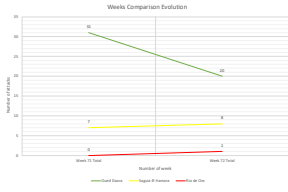

<https://www.westernsahara-wa.com/>

DATE	Oued Daraa				Saguis El Hamara				Rio de Oro				
	S1 AAGA	S2 TOUZOU	S3 EL MAHABES	S4 FARISIA	S5 HAOUZA	S6 SAMARA	S7 AMGALA	S8 GUELTA ZEMMOUR	S9 OUM DREIGA	S10 EL BAGARI	S11 ALBERD	S12 TECHLA	S13 BR GUENDOUZ
21/03/2022			Abraham 1 Achachina 1 Pila Anech 1					Abdel Aziz 1 Abdel Aziz 1					
22/03/2022			Uday Alaman 1 Lampoul 1 Agouat OUI 1 Saguis 1 Saguis 1										
23/03/2022			Abraham 1 Achachina 1 Pila Anech 1										
24/03/2022			Abraham 1 Achachina 1 Pila Anech 1										
25/03/2022			Abraham 1 Achachina 1 Pila Anech 1										
26/03/2022			Abraham 1 Achachina 1 Pila Anech 1										
27/03/2022			Abraham 1 Achachina 1 Pila Anech 1										
Total Region	20	0	17	3	0	0	0	0	1	0	0	1	0
TOTAL	29												

- Legend for the map showing various military units and locations.