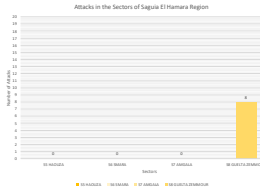

<https://www.westernsahara-wa.com/>

DATE	Oued Daraa				Saguis El Hamara				Rio de Oro				
	S1 AAGA	S2 TOUZOU	S3 EL MAHABES	S4 FARISIA	S5 HAOUZA	S6 SAMARA	S7 AMGALA	S8 GUELTA ZEMMOUR	S9 OUM DREIGA	S10 EL BAGARI	S11 ALBERD	S12 TECHLA	S13 BR GUENDOUZ
21/03/2022			Abraham 1 Achachina 1 Pila Anech 1					Abdel Aziz 1 Abdel Aziz 1					
22/03/2022			Uday Alaman 1 Lampoul 1 Agouat OUI 1 Saguis 1 Saguis 1										
23/03/2022			Abraham 1 Achachina 1 Pila Anech 1										
24/03/2022			Abraham 1 Achachina 1 Pila Anech 1										
25/03/2022			Abraham 1 Achachina 1 Pila Anech 1										
26/03/2022			Abraham 1 Achachina 1 Pila Anech 1										
27/03/2022			Abraham 1 Achachina 1 Pila Anech 1										
Total Region	20	0	17	3	0	0	0	0	1	0	0	1	0
TOTAL	29												

- Legend for the map showing various military units and locations.