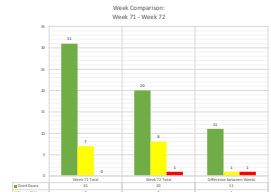

<https://www.westernsahara-wa.com/>

DATE	Oued Daraa				Saguis El Hamara				Rio de Oro				
	S1 AAGA	S2 TOUZOU	S3 EL MAHABES	S4 FARISIA	S5 HAOUZA	S6 SAMARA	S7 AMGALA	S8 GUELTA ZEMMOUR	S9 OUM DREIGA	S10 EL BAGARI	S11 ALBERD	S12 TECHLA	S13 BR GUENDOUZ
21/03/2022			Abraham 1 Achachina 1 Pila Anech 1					Abdel Aziz 1 Abdel Aziz 1					
22/03/2022			Uday Alaman 1 Lampoul 1 Agouat OUI 1 Saguis 1 Saguis 1										
23/03/2022			Abraham 1 Achachina 1 Pila Anech 1										
24/03/2022			Abraham 1 Achachina 1 Pila Anech 1										
25/03/2022			Abraham 1 Achachina 1 Pila Anech 1										
26/03/2022			Abraham 1 Achachina 1 Pila Anech 1										
27/03/2022			Abraham 1 Achachina 1 Pila Anech 1										
Total Region	20	0	17	3	0	0	0	0	1	0	0	1	0
TOTAL	29												

- Legend for the map showing various military units and locations.