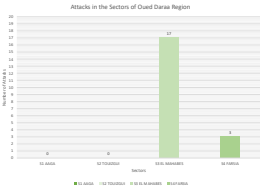

<https://www.westernsahara-wa.com/>

DATE	Oued Daraa				Saguis El Hamara				Rio de Oro				
	S1 AAGA	S2 TOUZOU	S3 EL MAHABES	S4 FARISIA	S5 HAOUZA	S6 SAMARA	S7 AMGALA	S8 GUELTA ZEMMOUR	S9 OUM DREIGA	S10 EL BAGARI	S11 ALBERD	S12 TECHLA	S13 BR GUENDOUZ
21/03/2022			Abraham 1 Achachina 1 Pila Anech 1					Abdel Aziz 1 Abdel Aziz 1					
22/03/2022			Uday Alaman 1 Lampoul 1 Agouat OUI 1 Saguis 1 Saguis 1										
23/03/2022			Abraham 1 Achachina 1 Pila Anech 1										
24/03/2022			Abraham 1 Achachina 1 Pila Anech 1										
25/03/2022			Abraham 1 Achachina 1 Pila Anech 1										
26/03/2022			Abraham 1 Achachina 1 Pila Anech 1										
27/03/2022			Abraham 1 Achachina 1 Pila Anech 1										
Total Region	20	0	17	3	0	0	0	0	1	0	0	1	0
TOTAL	29												

- Legend for the map showing various military units and locations.