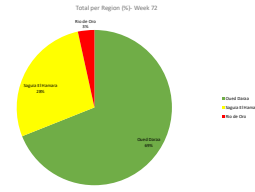

<https://www.westernsahara-wa.com/>

DATE	Oued Daraa				Saguis El Hamara				Rio de Oro				
	S1 AAGA	S2 TOUZOU	S3 EL MAHABES	S4 FARISIA	S5 HAOUZA	S6 SAMARA	S7 AMGALA	S8 GUELTA ZEMMOUR	S9 OUM DREIGA	S10 EL BAGARI	S11 ALBERD	S12 TECHLA	S13 BR GUENDOUZ
21/03/2022			Abraham 1 Achachina 1 Pila Anech 1					Abdel Aziz 1 Abdel Aziz 1					
22/03/2022			Uday Alaman 1 Lampoul 1 Agouat OUI 1 Saguis 1 Saguis 1										
23/03/2022			Abraham 1 Achachina 1 Pila Anech 1										
24/03/2022			Abraham 1 Achachina 1 Pila Anech 1										
25/03/2022			Abraham 1 Achachina 1 Pila Anech 1										
26/03/2022			Abraham 1 Achachina 1 Pila Anech 1										
27/03/2022			Abraham 1 Achachina 1 Pila Anech 1										
Total Region	20	0	17	3	0	0	0	0	1	0	0	1	0
TOTAL	29												

- Legend for the map showing various military units and locations.