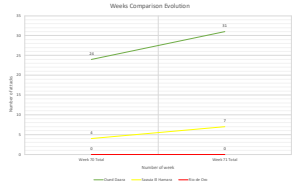

<https://www.westernsahara-wa.com/>

Date	Oued Daraa				Saguia El Hamara				Rio de Oro				
	S1 AAGA	S2 TOUZOUJI	S3 EL MAHABES	S4 FARBIA	S5 HAOUIZA	S6 SMARA	S7 AMGALA	S8 GUELTA ZEMMOUR	S9 OUM DREIGA	S10 EL BAGARI	S11 ALBERD	S12 TECHLA	S13 BIR GUENDOUZ
14/03/2022													
15/03/2022													
16/03/2022													
17/03/2022													
18/03/2022													
19/03/2022													
20/03/2022													
Total Sections	0	0	20	11	7	0	0	5	0	0	0	0	0
Total Region	31												
TOTAL	38