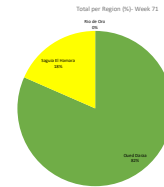

<https://www.westernsahara-wa.com/>

Date	Oued Daraa				Saguia El Hamara				Rio de Oro				
	S1 AAGA	S2 TOUZOUJI	S3 EL MAHABES	S4 FARBIA	S5 HAOUIZA	S6 SMARA	S7 AMGALA	S8 GUELTA ZEMMOUR	S9 OUM DREIGA	S10 EL BAGARI	S11 ALBERD	S12 TECHLA	S13 BIR GUENDOUZ
14/03/2022													
15/03/2022													
16/03/2022													
17/03/2022													
18/03/2022													
19/03/2022													
20/03/2022													
Total Sections	0	0	20	11	7	0	0	5	0	0	0	0	0
Total Region	31												
TOTAL	38