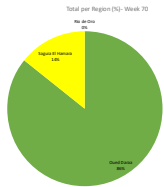

<https://www.westernsahara-wa.com/>

Date	Oued Daraa				Saguia El Hamara				Rio de Oro				
	S1 AAGA	S2 TOUZOUJI	S3 EL MAHABES	S4 FARBIA	S5 HAOUIZA	S6 SMARA	S7 AMGALA	S8 GUELTA ZEMMOUR	S9 OUM DREIGA	S10 EL BAGARI	S11 ALBERD	S12 TECHLA	S13 BIR GUENDOUZ
14/03/2022													
15/03/2022													
16/03/2022													
17/03/2022													
18/03/2022													
19/03/2022													
20/03/2022													
Total Sections	0	0	20	11	7	0	0	5	0	0	0	0	0
Total Region	31												
TOTAL	38