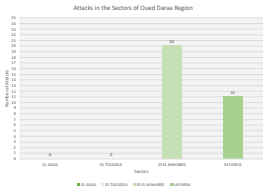

<https://www.westernsahara-wa.com/>

Date	Oued Daraa				Saguia El Hamara				Rio de Oro				
	S1 AAGA	S2 TOUZOUJI	S3 EL MAHABES	S4 FARBIA	S5 HAOUIZA	S6 SMARA	S7 AMGALA	S8 GUELTA ZEMMOUR	S9 OUM DREIGA	S10 EL BAGARI	S11 ALBERD	S12 TECHLA	S13 BIR GUENDOUZ
14/03/2022													
15/03/2022													
16/03/2022													
17/03/2022													
18/03/2022													
19/03/2022													
20/03/2022													
Total Sections	0	0	20	11	7	0	0	5	0	0	0	0	0
Total Region	31												
TOTAL	38