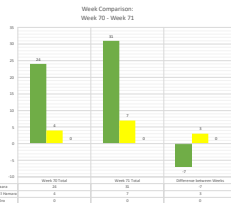

<https://www.westernsahara-wa.com/>

Date	Oued Daraa				Saguia El Hamara				Rio de Oro				
	S1 AAGA	S2 TOUZOUJI	S3 EL MAHABES	S4 FARBIA	S5 HAOUIZA	S6 SMARA	S7 AMGALA	S8 GUELTA ZEMMOUR	S9 OUM DREIGA	S10 EL BAGARI	S11 ALBERD	S12 TECHLA	S13 BIR GUENDOUZ
14/03/2022													
15/03/2022													
16/03/2022													
17/03/2022													
18/03/2022													
19/03/2022													
20/03/2022													
Total Sections	0	0	20	11	7	0	0	5	0	0	0	0	0
Total Region	31												
TOTAL	38