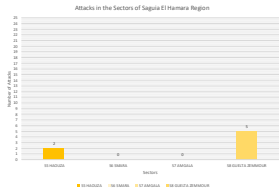

<https://www.westernsahara-wa.com/>

Date	Oued Daraa				Saguia El Hamara				Rio de Oro				
	S1 AAGA	S2 TOUZOUJI	S3 EL MAHABES	S4 FARBIA	S5 HAOUIZA	S6 SMARA	S7 AMGALA	S8 GUELTA ZEMMOUR	S9 OUM DREIGA	S10 EL BAGARI	S11 ALBERD	S12 TECHLA	S13 BIR GUENDOUZ
14/03/2022													
15/03/2022													
16/03/2022													
17/03/2022													
18/03/2022													
19/03/2022													
20/03/2022													
Total Sections	0	0	20	11	7	0	0	5	0	0	0	0	0
Total Region	31												
TOTAL	38