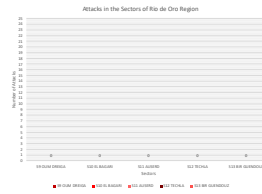

<https://www.westernsahara-wa.com/>

Date	Oued Daraa				Saguia El Hamara				Rio de Oro				
	S1 AAGA	S2 TOUZOUJI	S3 EL MAHABES	S4 FARBIA	S5 HAOUIZA	S6 SMARA	S7 AMGALA	S8 GUELTA ZEMMOUR	S9 OUM DREIGA	S10 EL BAGARI	S11 ALBERD	S12 TECHLA	S13 BIR GUENDOUZ
14/03/2022													
15/03/2022													
16/03/2022													
17/03/2022													
18/03/2022													
19/03/2022													
20/03/2022													
Total Sections	0	0	20	11	7	0	0	5	0	0	0	0	0
Total Region	31												
TOTAL	38