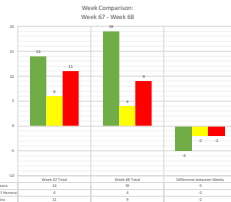

Date	Oued Daras Sector				Saguia El Hamara Sector				Rio de Oro Sector				
	S1 AAGA	S2 TOUZZILI	S3 EL MAHABES	S4 FARSA	S5 HAOUZA	S6 SMARA	S7 AAGALA	S8 GUELTA ZEMMOUR	S9 OUM DREIGA	S10 EL BAGARI	S11 ALBERD	S12 TECHLA	S13 BIR GLENDOUZ
21/02/2022			Unknown 1										
22/02/2022			Agassi 10/10mg 1 Rik Lile 10/10mg 1 Alid 10/10mg 1										
23/02/2022			Unknown 1										
24/02/2022			Unknown 1 Gueli 10/10mg 1 Amal 10/10mg 1										
25/02/2022			Unknown 1 Langat 1 Agassi 10/10mg 1 Sahel 10/10mg 1 Rik Lile 10/10mg 1										
26/02/2022			Agassi 10/10mg 1 Rik Lile 10/10mg 1 Langat 1 Rik Lile 10/10mg 1										
27/02/2022			Unknown 1 Rik Lile 10/10mg 1										
Total Sectors	0	0	19	0	1	0	3	0	3	6	0	0	0
Total Region	19												
TOTAL	32												

File:
Print