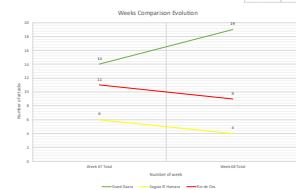

Date	Oued Daras Sector				Saguia El Hamara Sector				Rio de Oro Sector				
	S1 AAGA	S2 TOUZZILI	S3 EL MAHABES	S4 FARSA	S5 HAOUZA	S6 SMARA	S7 AAGALA	S8 GUELTA ZEMMOUR	S9 OUM DREIGA	S10 EL BAGARI	S11 ALBERD	S12 TECHLA	S13 BIR GLENDOUZ
21/02/2022			Unknown 1										
22/02/2022			Agassi 10/10mg 1 Rik Lile 10/10mg 1 Alid 10/10mg 1										
23/02/2022			Unknown 1										
24/02/2022			Unknown 1 Gueli 10/10mg 1 Amal 10/10mg 1										
25/02/2022			Unknown 1 Langat 1 Agassi 10/10mg 1 Sahel 10/10mg 1 Rik Lile 10/10mg 1										
26/02/2022			Agassi 10/10mg 1 Rik Lile 10/10mg 1 Langat 1 Rik Lile 10/10mg 1										
27/02/2022			Unknown 1 Rik Lile 10/10mg 1										
Total Sectors	0	0	19	0	1	0	3	0	3	6	0	0	0
Total Region	19												
TOTAL	32												

File:
Print