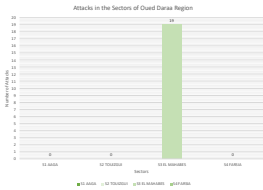

Date	Oued Daras Sector				Saguia El Hamara Sector				Rio de Oro Sector				
	S1 AAGA	S2 TOUZZILI	S3 EL MAHABES	S4 FARSA	S5 HAOUZA	S6 SMARA	S7 AAGALA	S8 GUELTA ZEMMOUR	S9 OUM DREIGA	S10 EL BAGARI	S11 ALBERD	S12 TECHLA	S13 BIR GLENDOUZ
21/02/2022			Unknown 1										
22/02/2022			Agassi 10/10mg 1 Rik Lile 10/10mg 1 Alid 10/10mg 1										
23/02/2022			Unknown 1										
24/02/2022			Unknown 1 Gueli 10/10mg 1 Amal 10/10mg 1										
25/02/2022			Unknown 1 Langat 1 Agassi 10/10mg 1 Sahel 10/10mg 1 Rik Lile 10/10mg 1										
26/02/2022			Agassi 10/10mg 1 Rik Lile 10/10mg 1 Langat 1 Rik Lile 10/10mg 1										
27/02/2022			Unknown 1 Rik Lile 10/10mg 1										
Total Sectors	0	0	19	0	1	0	3	0	3	6	0	0	0
Total Region	19												
TOTAL	32												

File:
Print