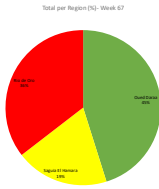

Date	Oued Daras Sector				Saguia El Hamara Sector				Rio de Oro Sector				
	S1 AAGA	S2 TOUZZILI	S3 EL MAHABES	S4 FARSA	S5 HAOUZA	S6 SMARA	S7 AAGALA	S8 GUELTA ZEMMOUR	S9 OUM DREIGA	S10 EL BAGARI	S11 ALBERD	S12 TECHLA	S13 BIR GLENDOUZ
21/02/2022			Unknown 1										
22/02/2022			Agassi 10/10mg 1 Rik Lile 10/10mg 1 Alid 10/10mg 1										
23/02/2022			Unknown 1										
24/02/2022			Unknown 1 Gueli 10/10mg 1 Amal 10/10mg 1										
25/02/2022			Unknown 1 Langat 1 Agassi 10/10mg 1 Sahel 10/10mg 1 Rik Lile 10/10mg 1										
26/02/2022			Agassi 10/10mg 1 Rik Lile 10/10mg 1 Langat 1 Rik Lile 10/10mg 1										
27/02/2022			Unknown 1 Rik Lile 10/10mg 1										
Total Sectors	0	0	19	0	1	0	3	0	3	6	0	0	0
Total Region	19												
TOTAL	32												

File:
Print