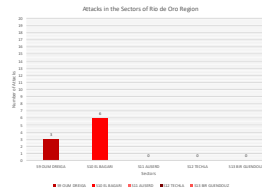

Date	Oued Daras Sector				Saguia El Hamara Sector				Rio de Oro Sector				
	S1 AAGA	S2 TOUZZILI	S3 EL MAHABES	S4 FARSA	S5 HAOUZA	S6 SMARA	S7 AAGALA	S8 GUELTA ZEMMOUR	S9 OUM DREIGA	S10 EL BAGARI	S11 ALBERD	S12 TECHLA	S13 BIR GLENDOUZ
21/02/2022			Unknown 1										
22/02/2022			Agassi 10/10mg 1 Rik Lile 10/10mg 1 Alid 10/10mg 1										
23/02/2022			Unknown 1										
24/02/2022			Unknown 1 Gueli 10/10mg 1 Amal 10/10mg 1										
25/02/2022			Unknown 1 Langat 1 Agassi 10/10mg 1 Sahel 10/10mg 1 Rik Lile 10/10mg 1										
26/02/2022			Agassi 10/10mg 1 Rik Lile 10/10mg 1 Langat 1 Rik Lile 10/10mg 1										
27/02/2022			Unknown 1 Rik Lile 10/10mg 1										
Total Sectors	0	0	19	0	1	0	3	0	3	6	0	0	0
Total Region	19												
TOTAL	32												

File:
Print