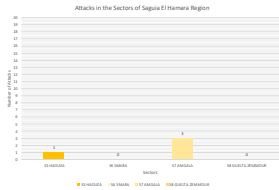

Date	Oued Daras Sector				Saguia El Hamara Sector				Rio de Oro Sector				
	S1 AAGA	S2 TOUZZILI	S3 EL MAHABES	S4 FARSA	S5 HAOUZA	S6 SMARA	S7 AAGALA	S8 GUELTA ZEMMOUR	S9 OUM DREIGA	S10 EL BAGARI	S11 ALBERD	S12 TECHLA	S13 BIR GLENDOUZ
21/02/2022			Unknown 1										
22/02/2022			Agassi 10/10mg 1 Rik Lile 10/10mg 1 Alid 10/10mg 1										
23/02/2022			Unknown 1										
24/02/2022			Unknown 1 Gueli 10/10mg 1 Amal 10/10mg 1										
25/02/2022			Unknown 1 Langat 1 Agassi 10/10mg 1 Sahel 10/10mg 1 Rik Lile 10/10mg 1										
26/02/2022			Agassi 10/10mg 1 Rik Lile 10/10mg 1 Langat 1 Rik Lile 10/10mg 1										
27/02/2022			Unknown 1 Rik Lile 10/10mg 1										
Total Sectors	0	0	19	0	1	0	3	0	3	6	0	0	0
Total Region	19												
TOTAL	32												

File:
Print