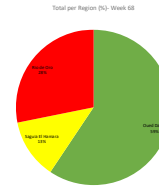

Date	Oued Daras Sector				Saguia El Hamara Sector				Rio de Oro Sector				
	S1 AAGA	S2 TOUZZILI	S3 EL MAHABES	S4 FARSA	S5 HAOUZA	S6 SMARA	S7 AAGALA	S8 GUELTA ZEMMOUR	S9 OUM DREIGA	S10 EL BAGARI	S11 ALBERD	S12 TECHLA	S13 BIR GLENDOUZ
21/02/2022			Unknown 1										
22/02/2022			Agassi 10/10mg 1 Rik Lile 10/10mg 1 Alid 10/10mg 1										
23/02/2022			Unknown 1										
24/02/2022			Unknown 1 Gueli 10/10mg 1 Amal 10/10mg 1										
25/02/2022			Unknown 1 Langat 1 Agassi 10/10mg 1 Sahel 10/10mg 1 Rik Lile 10/10mg 1										
26/02/2022			Agassi 10/10mg 1 Rik Lile 10/10mg 1 Langat 1 Rik Lile 10/10mg 1										
27/02/2022			Unknown 1 Rik Lile 10/10mg 1										
Total Sectors	0	0	19	0	1	0	3	0	3	6	0	0	0
Total Region	19												
TOTAL	32												

File:
Print