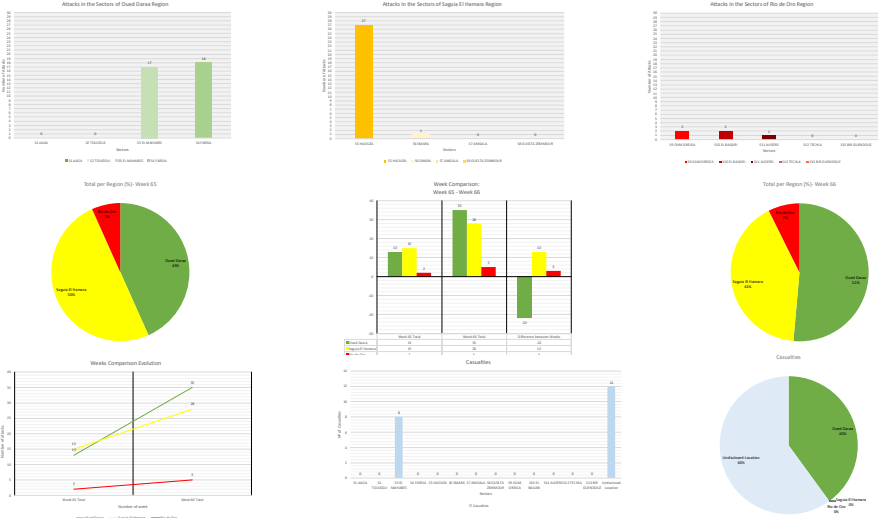

Date	Oued Daraa Sectors				Sagija El Hamara Sectors				Rio de Oro Sectors				
	S1 AAGA	S2 TOUZZILI	S3 EL MAHARES	S4 FARISIA	S5 HROUZA	S6 SMARA	S7 AMGALA	S8 GUEITA ZEMMOUR	S9 OUM DREIGA	S10 EL BAGARI	S11 AUSSERD	S12 TECHLA	S13 BR GUENDOUZ
07/02/2022													
08/02/2022													
09/02/2022 (7h)													
10/02/2022													
11/02/2022 (7h)													
12/02/2022													
13/02/2022													
Total Sectors	0	0	17	18	27	1	0	0	2	2	1	0	
Total Region	68												

Date	Oued Daraa Sectors				Sagija El Hamara Sectors				Rio de Oro Sectors				Undisclosed location		
	S1 AAGA	S2 TOUZZILI	S3 EL MAHARES	S4 FARISIA	S5 HROUZA	S6 SMARA	S7 AMGALA	S8 GUEITA ZEMMOUR	S9 OUM DREIGA	S10 EL BAGARI	S11 AUSSERD	S12 TECHLA		S13 BR GUENDOUZ	
07/02/2022															
08/02/2022															
09/02/2022															
10/02/2022															
11/02/2022															
12/02/2022															
13/02/2022															
Total Sectors	0	0	0	0	0	0	0	0	0	0	0	0	0	12	
Total Region	8														
TOTAL	20