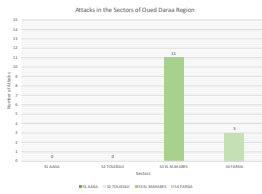

<https://www.westernsahara-wa.com/>

Date	Oued Daras Sectors				Saguia El Hamara Sectors				Rio de Oro Sectors				
	S1 AAGA	S2 TOUZOU	S3 EL MAHABES	S4 FARSAIA	S5 HAOUIZA	S6 SMARA	S7 AMGALA	S8 GUELTA ZEMMOUR	S9 OUM DREIGA	S10 EL BAGARI	S11 AUSERD	S12 TECHLA	S13 BIR GUENDOUZ
17/01/2022			Unknown Grande Adrar Saguia Lajale										
18/01/2022					Unknown						Unknown		
19/01/2022			Agardj Ad Arreg Uday Ad Arreg		Falga El Gue						Adrar Longat		
20/01/2022					Almoudi Dval						Gulf Armas		
21/01/2022			Lajard Agardj Ad Arreg Saguia		Falga Lajale Unknown								
22/01/2022			Almoudi Agardj Ad Arreg Uday Ad Arreg										
23/01/2022			Unknown Agardj Ad Arreg		Unknown Falga Lajale						Unknown Gulf Armas		
Total Sectors	0	0	11	3	7	0	0	0	0	0	5	0	0
Total Region	14												
TOTAL	28