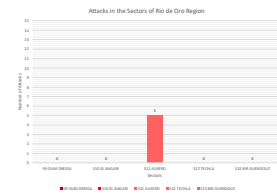

<https://www.westernsahara-wa.com/>

Date	Oued Daras Sectors				Saguia El Hamara Sectors				Rio de Oro Sectors				
	S1 AAGA	S2 TOUZOU	S3 EL MAHABES	S4 FARSAIA	S5 HAOUIZA	S6 SMARA	S7 AMGALA	S8 GUELTA ZEMMOUR	S9 OUM DREIGA	S10 EL BAGARI	S11 AUSERD	S12 TECHLA	S13 BIR GUENDOUZ
17/01/2022			Unknown Grande Adrar Saguia Lajale										
18/01/2022					Unknown						Unknown		
19/01/2022			Agardj Ad Arreg Uday Ad Arreg		Falga El Gue						Adrar Longat		
20/01/2022					Almoudi Dval						Gulf Armas		
21/01/2022			Lajard Agardj Ad Arreg Saguia		Falga Lajale Unknown								
22/01/2022			Almoudi Agardj Ad Arreg Uday Ad Arreg										
23/01/2022			Unknown Agardj Ad Arreg		Unknown Falga Lajale						Unknown Gulf Armas		
Total Sectors	0	0	11	3	7	0	0	0	0	0	5	0	0
Total Region	14												
TOTAL	28