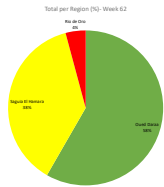

<https://www.westernsahara-wa.com/>

Date	Oued Daras Sectors				Saguia El Hamara Sectors				Rio de Oro Sectors				
	S1 AAGA	S2 TOUZOU	S3 EL MAHABES	S4 FARSAIA	S5 HAOUIZA	S6 SMARA	S7 AMGALA	S8 GUELTA ZEMMOUR	S9 OUM DREIGA	S10 EL BAGARI	S11 AUSERD	S12 TECHLA	S13 BIR GUENDOUZ
17/01/2022			Unknown Grande Adrar Saguia Lajale										
18/01/2022					Unknown						Unknown		
19/01/2022			Agardj Ad Arreg Uday Ad Arreg		Falga El Gue						Adrar Longat		
20/01/2022					Almoudi Dval						Gulf Armas		
21/01/2022			Lajard Agardj Ad Arreg Saguia		Falga Lajale Unknown								
22/01/2022			Almoudi Agardj Ad Arreg Uday Ad Arreg										
23/01/2022			Unknown Agardj Ad Arreg		Unknown Falga Lajale						Unknown Gulf Armas		
Total Sectors	0	0	11	3	7	0	0	0	0	0	5	0	0
Total Region	14												
TOTAL	28