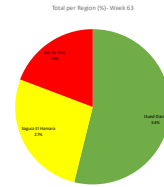

<https://www.westernsahara-wa.com/>

Date	Oued Daras Sectors				Saguia El Hamara Sectors				Rio de Oro Sectors				
	S1 AAGA	S2 TOUZOU	S3 EL MAHABES	S4 FARSAIA	S5 HAOUIZA	S6 SMARA	S7 AMGALA	S8 GUELTA ZEMMOUR	S9 OUM DREIGA	S10 EL BAGARI	S11 AUSERD	S12 TECHLA	S13 BIR GUENDOUZ
17/01/2022			Unknown Grande Adrar Saguia Lajale										
18/01/2022					Unknown						Unknown		
19/01/2022			Agardj Ad Arreg Uday Ad Arreg		Falga El Gue						Adrar Longat		
20/01/2022					Almoudi Dval						Gulf Armas		
21/01/2022			Lajard Agardj Ad Arreg Saguia		Falga Lajale Unknown								
22/01/2022			Almoudi Agardj Ad Arreg Uday Ad Arreg										
23/01/2022			Unknown Agardj Ad Arreg		Unknown Falga Lajale						Unknown Gulf Armas		
Total Sectors	0	0	11	3	7	0	0	0	0	0	5	0	0
Total Region	14												
TOTAL	28