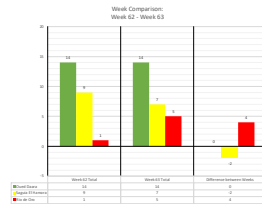

<https://www.westernsahara-wa.com/>

Date	Oued Daras Sectors				Saguia El Hamara Sectors				Rio de Oro Sectors				
	S1 AAGA	S2 TOUZOU	S3 EL MAHABES	S4 FARSAIA	S5 HAOUIZA	S6 SMARA	S7 AMGALA	S8 GUELTA ZEMMOUR	S9 OUM DREIGA	S10 EL BAGARI	S11 AUSERD	S12 TECHLA	S13 BIR GUENDOUZ
17/01/2022			Unknown Grande Adrar Saguia Lajale										
18/01/2022					Unknown						Unknown		
19/01/2022			Agardj Ad Arreg Uday Ad Arreg		Falga El Gue						Adrar Longat		
20/01/2022					Almoudi Dval						Gulf Armas		
21/01/2022			Lajard Agardj Ad Arreg Saguia		Falga Lajale Unknown								
22/01/2022			Almoudi Agardj Ad Arreg Uday Ad Arreg										
23/01/2022			Unknown Agardj Ad Arreg		Unknown Falga Lajale						Unknown Gulf Armas		
Total Sectors	0	0	11	3	7	0	0	0	0	0	5	0	0
Total Region	14												
TOTAL	28