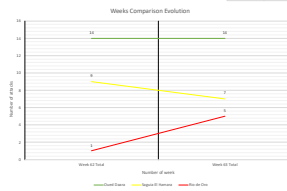

<https://www.westernsahara-wa.com/>

Date	Oued Daras Sectors				Saguia El Hamara Sectors				Rio de Oro Sectors				
	S1 AAGA	S2 TOUZOU	S3 EL MAHABES	S4 FARSAIA	S5 HAOUIZA	S6 SMARA	S7 AMGALA	S8 GUELTA ZEMMOUR	S9 OUM DREIGA	S10 EL BAGARI	S11 AUSERD	S12 TECHLA	S13 BIR GUENDOUZ
17/01/2022			Unknown Grande Adrar Saguia Lajale										
18/01/2022					Unknown						Unknown		
19/01/2022			Agardj Ad Arreg Uday Ad Arreg		Falga El Gue						Adrar Longat		
20/01/2022					Almoudi Dval						Gulf Armas		
21/01/2022			Lajard Agardj Ad Arreg Saguia		Falga Lajale Unknown								
22/01/2022			Almoudi Agardj Ad Arreg Uday Ad Arreg										
23/01/2022			Unknown Agardj Ad Arreg		Unknown Falga Lajale						Unknown Gulf Armas		
Total Sectors	0	0	11	3	7	0	0	0	0	0	5	0	0
Total Region	14												
TOTAL	28