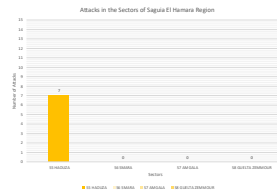

<https://www.westernsahara-wa.com/>

Date	Oued Daras Sectors				Saguia El Hamara Sectors				Rio de Oro Sectors				
	S1 AAGA	S2 TOUZOU	S3 EL MAHABES	S4 FARSAIA	S5 HAOUIZA	S6 SMARA	S7 AMGALA	S8 GUELTA ZEMMOUR	S9 OUM DREIGA	S10 EL BAGARI	S11 AUSERD	S12 TECHLA	S13 BIR GUENDOUZ
17/01/2022			Unknown Grande Adrar Saguia Lajale										
18/01/2022					Unknown						Unknown		
19/01/2022			Agardj Ad Arreg Uday Ad Arreg		Falga El Gue						Adrar Longat		
20/01/2022					Almoudi Dval						Gulf Armas		
21/01/2022			Lajard Agardj Ad Arreg Saguia		Falga Lajale Unknown								
22/01/2022			Almoudi Agardj Ad Arreg Uday Ad Arreg										
23/01/2022			Unknown Agardj Ad Arreg		Unknown Falga Lajale						Unknown Gulf Armas		
Total Sectors	0	0	11	3	7	0	0	0	0	0	5	0	0
Total Region	14												
TOTAL	28