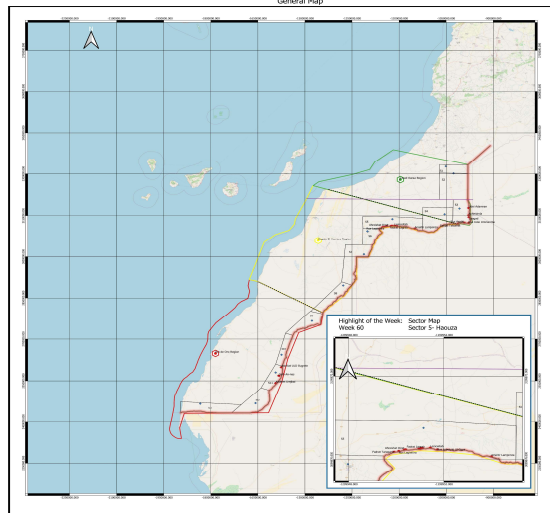

<https://www.westernsahara-wa.com/>

Date	Oued Daraa Sectors				Saguia El Hamara Sectors				Rio de Oro Sectors				
	S1 AAGA	S2 TOUZOUJI	S3 EL MAHABES	S4 FARISA	S5 HAOUZA	S6 SMARA	S7 ANGALA	S8 GUELTA ZEMMOUR	S9 OUM DREIGA	S10 EL BAGARI	S11 AUSSERD	S12 TECHLA	S13 BIR GUENDOLIZ
31/12/2021			Rivier Udrimouche 1										
30/12/2021			Rivier Assah 1										
29/12/2021			Udrimouche 1										
30/12/2021													
31/12/2021													
01/01/2022													
02/01/2022													
Total Sectors	8	0	8	0	10	0	0	0	0	0	7	0	0
TOTAL	26