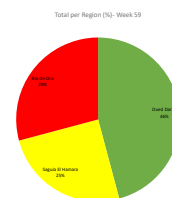

<https://www.westernsahara-wa.com/>

Date	Oued Darsa Sectors				Saguis El Hamara Sectors				Rio de Oro Sectors				
	S1 AAGA	S2 TOUZOUZI	S3 EL MAHABES	S4 FARSAIA	S5 HAOUZA	S6 SMARA	S7 AMGALA	S8 GUELTA ZEMMOUR	S9 OUM DREIGA	S10 EL BAGARI	S11 AUSSERD	S12 TECHLA	S13 BIR GUENDOUZ
20/12/2021			Armed At Forces	1	1								
21/12/2021			Libyan	1	1								
22/12/2021			Libya Adnan	1	1								
23/12/2021			Dr. Al-Qadi, Mohammed	1	1								
24/12/2021			Libya	1	1								
25/12/2021			Sahel, Fatah	1	1								
26/12/2021			Libya	1	1								
28/12/2021			Libya, Arab	1	1								
29/12/2021			Libya, Arab	1	1								
30/12/2021			Libya, Arab, Moroccan	1	1								
Total Sectors	0	0	9	2	6	0	0	0	0	1	2	4	0
Total Region	11												
TOTAL	24