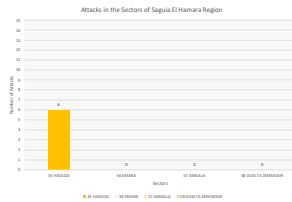

<https://www.westernsahara-wa.com/>

Date	Oued Darsa Sectors				Saguis El Hamara Sectors				Rio de Oro Sectors				
	S1 AAGA	S2 TOUZOUZI	S3 EL MAHABES	S4 FARSAIA	S5 HAOUZA	S6 SMARA	S7 AMGALA	S8 GUELTA ZEMMOUR	S9 OUM DREIGA	S10 EL BAGARI	S11 AUSSERD	S12 TECHLA	S13 BIR GUENDOUZ
20/12/2021			Armed At Forces	1	1								
21/12/2021			Libyan	1	1								
22/12/2021			Libya Adnan	1	1								
23/12/2021			Dr. Al-Qadi, Mohammed	1	1								
24/12/2021			Libya	1	1								
25/12/2021			Sahel, Fatah	1	1								
26/12/2021			Libya	1	1								
28/12/2021			Libya, Arab	1	1								
29/12/2021			Libya, Arab	1	1								
30/12/2021			Libya, Arab, Moroccan	1	1								
Total Sectors	0	0	9	2	6	0	0	0	0	1	2	4	0
Total Region	11												
TOTAL	24