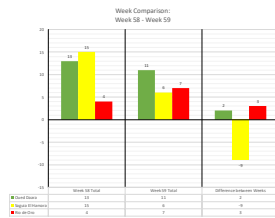

<https://www.westernsahara-wa.com/>

Date	Oued Darsa Sectors				Saguis El Hamara Sectors				Rio de Oro Sectors				
	S1 AAGA	S2 TOUZOUZI	S3 EL MAHABES	S4 FARSAIA	S5 HAOUZA	S6 SMARA	S7 AMGALA	S8 GUELTA ZEMMOUR	S9 OUM DREIGA	S10 EL BAGARI	S11 AUSSERD	S12 TECHLA	S13 BIR GUENDOUZ
20/12/2021			Armed At Forces	1	1								
21/12/2021			Libyan	1	1								
22/12/2021			Libya Adnan	1	1								
23/12/2021			Dr. Al-Qadi, Mohammed	1	1								
24/12/2021			Libya	1	1								
25/12/2021			Sahel, Fatah	1	1								
26/12/2021			Libya	1	1								
28/12/2021			Libya, Arab	1	1								
29/12/2021			Libya, Arab	1	1								
30/12/2021			Libya, Arab, Moroccan	1	1								
Total Sectors	0	0	9	2	6	0	0	0	0	1	2	4	0
Total Region	11												
TOTAL	24