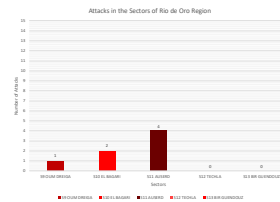

<https://www.westernsahara-wa.com/>

Date	Oued Darsa Sectors				Saguis El Hamara Sectors				Rio de Oro Sectors				
	S1 AAGA	S2 TOUZOUZI	S3 EL MAHABES	S4 FARSAIA	S5 HAOUZA	S6 SMARA	S7 AMGALA	S8 GUELTA ZEMMOUR	S9 OUM DREIGA	S10 EL BAGARI	S11 AUSSERD	S12 TECHLA	S13 BIR GUENDOUZ
20/12/2021			Armed At Forces	1	1								
21/12/2021			Libyan	1	1								
22/12/2021			Libya Adnan	1	1								
23/12/2021			Dr. Al-Qadi, Mohammed	1	1								
24/12/2021			Libya	1	1								
25/12/2021			Sahel, Fatah	1	1								
26/12/2021			Libya	1	1								
28/12/2021			Libya, Arab	1	1								
29/12/2021			Libya, Arab	1	1								
30/12/2021			Libya, Arab, Moroccan	1	1								
Total Sectors	0	0	9	2	6	0	0	0	0	1	2	4	0
Total Region	11												
TOTAL	24