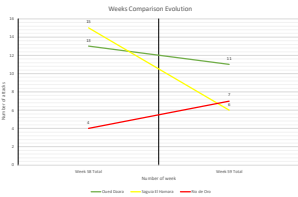

<https://www.westernsahara-wa.com/>

Date	Oued Darsa Sectors				Saguis El Hamara Sectors				Rio de Oro Sectors				
	S1 AAGA	S2 TOUZOUZI	S3 EL MAHABES	S4 FARSAIA	S5 HAOUZA	S6 SMARA	S7 AMGALA	S8 GUELTA ZEMMOUR	S9 OUM DREIGA	S10 EL BAGARI	S11 AUSSERD	S12 TECHLA	S13 BIR GUENDOUZ
20/12/2021			Armed At Forces	1	1								
21/12/2021			Libyan	1	1								
22/12/2021			Libya Adnan	1	1								
23/12/2021			Dr. Al-Qadi, Mohammed	1	1								
24/12/2021			Libya	1	1								
25/12/2021			Sahel, Fatah	1	1								
26/12/2021			Libya	1	1								
28/12/2021			Libya, Arab	1	1								
29/12/2021			Libya, Arab	1	1								
30/12/2021			Libya, Arab, Moroccan	1	1								
Total Sectors	0	0	9	2	6	0	0	0	0	1	2	4	0
Total Region	11												
TOTAL	24