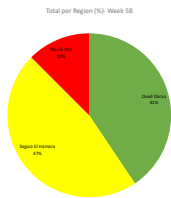

<https://www.westernsahara-wa.com/>

Date	Oued Darsa Sectors				Saguis El Hamara Sectors				Rio de Oro Sectors				
	S1 AAGA	S2 TOUZOUZI	S3 EL MAHABES	S4 FARSAIA	S5 HAOUZA	S6 SMARA	S7 AMGALA	S8 GUELTA ZEMMOUR	S9 OUM DREIGA	S10 EL BAGARI	S11 AUSSERD	S12 TECHLA	S13 BIR GUENDOUZ
20/12/2021			Armed At Forces	1	1								
21/12/2021			Libyan	1	1								
22/12/2021			Libya Adnan	1	1								
23/12/2021			Dr. Al-Qadi, Mohammed	1	1								
24/12/2021			Libya	1	1								
25/12/2021			Sahel, Fatah	1	1								
26/12/2021			Libya	1	1								
28/12/2021			Libya, Arab	1	1								
29/12/2021			Libya, Arab	1	1								
30/12/2021			Libya, Arab, Moroccan	1	1								
Total Sectors	0	0	9	2	6	0	0	0	0	1	2	4	0
Total Region	11												
TOTAL	24