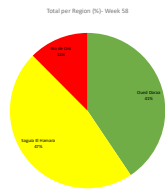

<https://www.westernsahara-wa.com/>

Date	Oued Daraz				Saguia El Hamara				Rio de Oro				
	S1 AAGA	S2 TOUJZILI	S3 EL MAHABES	S4 FARISIA	S5 HAQILDA	S6 EMARA	S7 ANGLA	S8 GUELTA ZEMMOUR	S9 OUM DREIGA	S10 EL BAGARI	S11 ALBERO	S12 TECHLA	S13 BIR GUENDOUZ
13/12/2021			1										
14/12/2021			1										
15/12/2021			1										
16/12/2021			1										
17/12/2021			1										
18/12/2021			1										
19/12/2021			1										
Total Sectors	0	0	10	2	15	0	0	2	0	0	4	0	0
Total Region	13	0	10	2	15	0	0	2	0	0	4	0	0
TOTAL	32	0	10	2	15	0	0	2	0	0	4	0	0