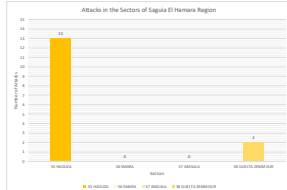

<https://www.westernsahara-wa.com/>

Date	Oued Daraz				Saguia El Hamara				Rio de Oro				
	S1 AAGA	S2 TOUJZILI	S3 EL MAHABES	S4 FARISIA	S5 HAQILDA	S6 EMARA	S7 ANGLA	S8 GUELTA ZEMMOUR	S9 OUM DREIGA	S10 EL BAGARI	S11 ALBERO	S12 TECHLA	S13 BIR GUENDOUZ
13/12/2021			1										
14/12/2021			1										
15/12/2021			1										
16/12/2021			1										
17/12/2021			1										
18/12/2021			1										
19/12/2021			1										
Total Sectors	0	0	10	2	15	0	0	2	0	0	4	0	0
Total Region	13	0	10	2	15	0	0	2	0	0	4	0	0
TOTAL	32	0	10	2	15	0	0	2	0	0	4	0	0