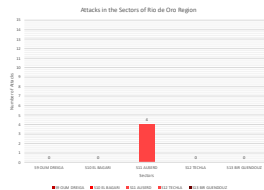

<https://www.westernsahara-wa.com/>

Date	Oued Daraz				Saguia El Hamara				Rio de Oro				
	S1 AAGA	S2 TOUJZILI	S3 EL MAHABES	S4 FARISIA	S5 HAQILDA	S6 EMARA	S7 ANGLA	S8 GUELTA ZEMMOUR	S9 OUM DREIGA	S10 EL BAGARI	S11 ALBERO	S12 TECHLA	S13 BIR GUENDOUZ
13/12/2021			1										
14/12/2021			1										
15/12/2021			1										
16/12/2021			1										
17/12/2021			1										
18/12/2021			1										
19/12/2021			1										
Total Sectors	0	0	10	2	15	0	0	2	0	0	4	0	0
Total Region	13	0	10	2	15	0	0	2	0	0	4	0	0
TOTAL	32	0	10	2	15	0	0	2	0	0	4	0	0