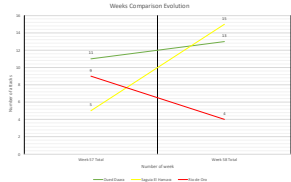

<https://www.westernsahara-wa.com/>

Date	Oued Daraz				Saguia El Hamara				Rio de Oro				
	S1 AAGA	S2 TOUJZILI	S3 EL MAHABES	S4 FARISIA	S5 HAQILDA	S6 EMARA	S7 ANGLA	S8 GUELTA ZEMMOUR	S9 OUM DREIGA	S10 EL BAGARI	S11 ALBERO	S12 TECHLA	S13 BIR GUENDOUZ
13/12/2021			1										
14/12/2021			1										
15/12/2021			1										
16/12/2021			1										
17/12/2021			1										
18/12/2021			1										
19/12/2021			1										
Total Sectors	0	0	10	2	15	0	0	2	0	0	4	0	0
Total Region	13	0	10	2	15	0	0	2	0	0	4	0	0
TOTAL	32	0	10	2	15	0	0	2	0	0	4	0	0