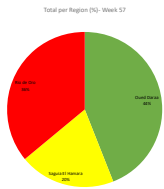

<https://www.westernsahara-wa.com/>

Date	Oued Daraz				Saguia El Hamara				Rio de Oro				
	S1 AAGA	S2 TOUJZILI	S3 EL MAHABES	S4 FARISIA	S5 HAQILDA	S6 EMARA	S7 ANGLA	S8 GUELTA ZEMMOUR	S9 OUM DREIGA	S10 EL BAGARI	S11 ALBERO	S12 TECHLA	S13 BIR GUENDOUZ
13/12/2021			1										
14/12/2021			1										
15/12/2021			1										
16/12/2021			1										
17/12/2021			1										
18/12/2021			1										
19/12/2021			1										
Total Sectors	0	0	10	2	15	0	0	2	0	0	4	0	0
Total Region	13	0	10	2	15	0	0	2	0	0	4	0	0
TOTAL	32	0	10	2	15	0	0	2	0	0	4	0	0