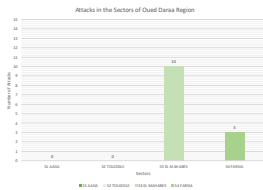

<https://www.westernsahara-wa.com/>

Date	Oued Daraz				Saguia El Hamara				Rio de Oro				
	S1 AAGA	S2 TOUJZILI	S3 EL MAHABES	S4 FARISIA	S5 HAQILDA	S6 EMARA	S7 ANGLA	S8 GUELTA ZEMMOUR	S9 OUM DREIGA	S10 EL BAGARI	S11 ALBERO	S12 TECHLA	S13 BIR GUENDOUZ
13/12/2021			1										
14/12/2021			1										
15/12/2021			1										
16/12/2021			1										
17/12/2021			1										
18/12/2021			1										
19/12/2021			1										
Total Sectors	0	0	10	2	15	0	0	2	0	0	4	0	0
Total Region	13	0	10	2	15	0	0	2	0	0	4	0	0
TOTAL	32	0	10	2	15	0	0	2	0	0	4	0	0