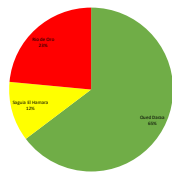

Total per Region (%): Week 54

Weeks Comparison Evolution