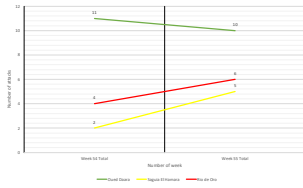

Weeks Comparison Evolution