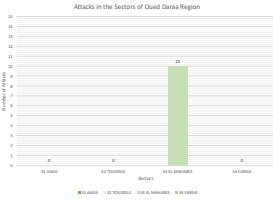

<https://www.westernsahara-wa.com/>

Date	Oued Darsa Sectors				Saguia El Hamara Sectors				Rio de Oro Sectors				
	S1 AAGA	S2 TOUZOUZI	S3 EL MAHABES	S4 FARFISA	S5 HACUZA	S6 SMARA	S7 AMGALA	S8 GUELTA ZEMMOUR	S9 OUM DREIGA	S10 EL BAGARI	S11 AUSSERD	S12 TECHLA	S13 BIR GUENDOZ
22/11/2021			1										
23/11/2021			1										
24/11/2021			1										
25/11/2021			1										
26/11/2021			1										
27/11/2021			1										
28/11/2021			1										
Total Sectors	0	0	10	0	0	0	0	0	0	3	0	0	0
Total Region	10				5				6				
TOTAL	21												

Total per Region (%): Week 54