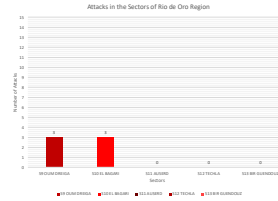

Total per Region (%): Week 55

<https://www.westernsahara-wa.com/>

Date	Oued Darsa Sectors				Saguia El Hamara Sectors				Rio de Oro Sectors				
	S1 AAGA	S2 TOUZOUZI	S3 EL MAHABES	S4 FARFISA	S5 HACUZA	S6 SMARA	S7 AMGALA	S8 GUELTA ZEMMOUR	S9 OUM DREIGA	S10 EL BAGARI	S11 AUSSERD	S12 TECHLA	S13 BIR GUENDOZ
22/11/2021			1										
23/11/2021			1										
24/11/2021			1										
25/11/2021			1										
26/11/2021			1										
27/11/2021			1										
28/11/2021			1										
Total Sectors	0	0	10	0	0	0	0	0	0	3	0	0	0
Total Region	10				5				6				
TOTAL	21