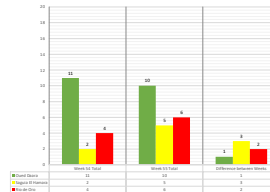

Week Comparison: Week 54 - Week 55