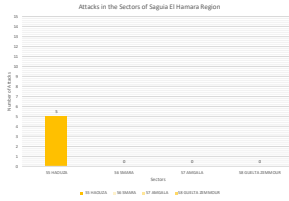

Week Comparison: Week 54 - Week 55

<https://www.westernsahara-wa.com/>

Date	Oued Darsa Sectors				Saguia El Hamara Sectors				Rio de Oro Sectors				
	S1 AAGA	S2 TOUZOUZI	S3 EL MAHABES	S4 FARFISA	S5 HACUZA	S6 SMARA	S7 AMGALA	S8 GUELTA ZEMMOUR	S9 OUM DREIGA	S10 EL BAGARI	S11 AUSSERD	S12 TECHLA	S13 BIR GUENDOZ
22/11/2021			1										
23/11/2021			1										
24/11/2021			1										
25/11/2021			1										
26/11/2021			1										
27/11/2021			1										
28/11/2021			1										
Total Sectors	0	0	10	0	0	0	0	0	0	3	0	0	0
Total Region	10				5				6				
TOTAL	21