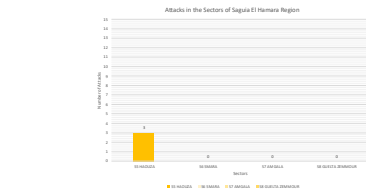

<https://www.westernsahara-wa.com/>

Date	Oued Deras					Saguia El Hamara					Rio de Oro				
	S1 ANGA	S2 TOLMOULA	S3 EL MAHABES	S4 FARSAIA	S5 HACUZA	S6 SMARA	S7 ANJALA	S8 GUELTA ZEMMOUR	S9 OUM DREIGA	S10 EL BAGARI	S11 EL BACHO	S12 TECHLA	S13 BR GUENDOUZ		
08/11/2021			Armed Forces Riss Arabi	1	Unknown	1				Armed Forces Lion Dagan	1				
08/11/2021					Unknown	1				Target At Sahi	1				
10/11/2021					Unknown	1									
11/11/2021			Armed Forces Lion Dagan	1	Target At Sahi	1			Target At Sahi	1	Lion Dagan	1	Armed Forces Lion Dagan		
13/11/2021			Armed Forces Lion Dagan	1	Armed Forces Lion Dagan	1									
14/11/2021			Armed Forces Lion Dagan	1	Armed Forces Lion Dagan	1									
Total Sectors	0	0	12	9	3	0	0	0	3	4	4	0	0		
Total Region	21														
TOTAL	36