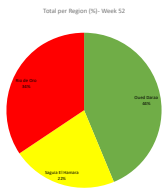

<https://www.westernsahara-wa.com/>

Date	Oued Deras					Saguia El Hamara					Rio de Oro				
	S1 ANGA	S2 TOLMOULA	S3 EL MAHABES	S4 FARSAIA	S5 HACUZA	S6 SMARA	S7 ANJALA	S8 GUELTA ZEMMOUR	S9 OUM DREIGA	S10 EL BAGARI	S11 EL BACHO	S12 TECHLA	S13 BR GUENDOUZ		
08/11/2021			Armed Forces Riss Arabi	1	Unknown	1				Armed Forces Lion Dagan	1				
08/11/2021					Unknown	1				Target At Sahi	1				
10/11/2021					Unknown	1									
11/11/2021			Armed Forces Lion Dagan	1	Target At Sahi	1			Target At Sahi	1	Lion Dagan	1	Armed Forces Lion Dagan		
13/11/2021			Armed Forces Lion Dagan	1	Armed Forces Lion Dagan	1									
14/11/2021			Armed Forces Lion Dagan	1	Armed Forces Lion Dagan	1									
Total Sectors	0	0	12	9	3	0	0	0	3	4	4	0	0		
Total Region	21														
TOTAL	36