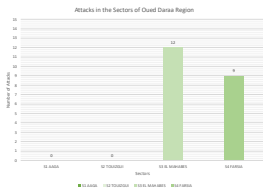

<https://www.westernsahara-wa.com/>

Date	Oued Deras					Saguia El Hamara					Rio de Oro				
	S1 ANGA	S2 TOLMOULA	S3 EL MAHABES	S4 FARSAIA	S5 HACUZA	S6 SMARA	S7 ANJALA	S8 GUELTA ZEMMOUR	S9 OUM DREIGA	S10 EL BAGARI	S11 EL BACHO	S12 TECHLA	S13 BR GUENDOUZ		
08/11/2021			Armed Forces Riss Arabi	1	Unknown	1				Armed Forces Lion Dagan	1				
08/11/2021					Unknown	1				Target At Sahi	1				
10/11/2021					Unknown	1									
11/11/2021			Armed Forces Lion Dagan	1	Target At Sahi	1			Target At Sahi	1	Lion Dagan	1	Armed Forces Lion Dagan		
13/11/2021			Armed Forces Lion Dagan	1	Armed Forces Lion Dagan	1									
14/11/2021			Armed Forces Lion Dagan	1	Armed Forces Lion Dagan	1									
Total Sectors	0	0	12	9	3	0	0	0	3	4	4	0	0		
Total Region	21														
TOTAL	36