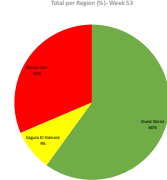

<https://www.westernsahara-wa.com/>

Date	Oued Deras					Saguia El Hamara					Rio de Oro				
	S1 ANGA	S2 TOLMOULA	S3 EL MAHABES	S4 FARSAIA	S5 HACUZA	S6 SMARA	S7 ANJALA	S8 GUELTA ZEMMOUR	S9 OUM DREIGA	S10 EL BAGARI	S11 EL BACHO	S12 TECHLA	S13 BR GUENDOUZ		
08/11/2021			Armed Forces Riss Arabi	1	Unknown	1				Armed Forces Lion Dagan	1				
08/11/2021					Unknown	1				Target At Sahi	1				
10/11/2021					Unknown	1									
11/11/2021			Armed Forces Lion Dagan	1	Target At Sahi	1			Target At Sahi	1	Lion Dagan	1	Armed Forces Lion Dagan		
13/11/2021			Armed Forces Lion Dagan	1	Armed Forces Lion Dagan	1									
14/11/2021			Armed Forces Lion Dagan	1	Armed Forces Lion Dagan	1									
Total Sectors	0	0	12	9	3	0	0	0	3	4	4	0	0		
Total Region	21														
TOTAL	36