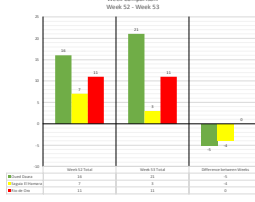

<https://www.westernsahara-wa.com/>

Date	Oued Deras					Saguia El Hamara					Rio de Oro				
	S1 ANGA	S2 TOLMOULA	S3 EL MAHABES	S4 FARSAIA	S5 HACUZA	S6 SMARA	S7 ANJALA	S8 GUELTA ZEMMOUR	S9 OUM DREIGA	S10 EL BAGARI	S11 EL BACHO	S12 TECHLA	S13 BR GUENDOUZ		
08/11/2021			Armed Forces Riss Arabi	1	Unknown	1				Armed Forces Lion Dagan	1				
08/11/2021					Unknown	1				Target At Sahi	1				
10/11/2021					Unknown	1									
11/11/2021			Armed Forces Lion Dagan	1	Target At Sahi	1			Target At Sahi	1	Lion Dagan	1	Armed Forces Lion Dagan		
13/11/2021			Armed Forces Lion Dagan	1	Armed Forces Lion Dagan	1									
14/11/2021			Armed Forces Lion Dagan	1	Armed Forces Lion Dagan	1									
Total Sectors	0	0	12	9	3	0	0	0	3	4	4	0	0		
Total Region	21														
TOTAL	36