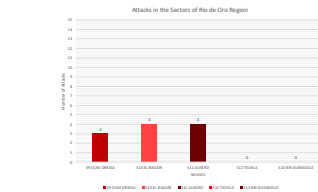

<https://www.westernsahara-wa.com/>

Date	Oued Deras					Saguia El Hamara					Rio de Oro				
	S1 ANGA	S2 TOLMOULA	S3 EL MAHABES	S4 FARSAIA	S5 HACUZA	S6 SMARA	S7 ANJALA	S8 GUELTA ZEMMOUR	S9 OUM DREIGA	S10 EL BAGARI	S11 EL BACHO	S12 TECHLA	S13 BR GUENDOUZ		
08/11/2021			Armed Forces Riss Arabi	1	Unknown	1				Armed Forces Lion Dagan	1				
08/11/2021					Unknown	1				Target At Sahi	1				
10/11/2021					Unknown	1									
11/11/2021			Armed Forces Lion Dagan	1	Target At Sahi	1			Target At Sahi	1	Lion Dagan	1	Armed Forces Lion Dagan		
13/11/2021			Armed Forces Lion Dagan	1	Armed Forces Lion Dagan	1									
14/11/2021			Armed Forces Lion Dagan	1	Armed Forces Lion Dagan	1									
Total Sectors	0	0	12	9	3	0	0	0	3	4	4	0	0		
Total Region	21														
TOTAL	36