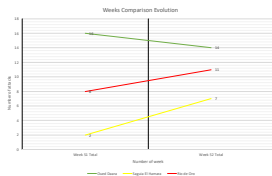

<https://www.westernsahara-wa.com/>

Date	Coud Dama Sector				Saguia El Hamara Sector				Rio de Oro Sector				
	S1 AHGA	S2 TOUZGJA	S3 EL MAHARES	S4 FARSEA	S5 KHOUZA	S6 SMARA	S7 ANGALA	S8 GUELTA ZEMMOUR	S9 OUM OREIGA	S10 EL BAGARI	S11 ALBERGO	S12 TECLA	S13 BIR GUENDOUZ
01/11/2021													
02/11/2021													
03/11/2021													
04/11/2021													
05/11/2021													
06/11/2021													
07/11/2021													
Total Sectors	14	0	0	10	4	3	0	0	11	1	5	0	0
TOTAL	32