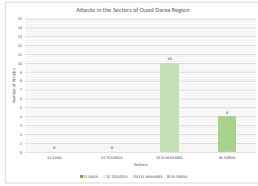

<https://www.westernsahara-wa.com/>

Date	Coud Dama Sector				Saguia El Hamara Sector				Rio de Oro Sector				
	S1 AHGA	S2 TOUZGJA	S3 EL MAHARES	S4 FARSEA	S5 KHOUZA	S6 SMARA	S7 ANGALA	S8 GUELTA ZEMMOUR	S9 OUM OREIGA	S10 EL BAGARI	S11 ALBERGO	S12 TECLA	S13 BIR GUENDOUZ
01/11/2021													
02/11/2021													
03/11/2021													
04/11/2021													
05/11/2021													
06/11/2021													
07/11/2021													
Total Sectors	14	0	0	10	4	3	0	0	11	1	5	0	0
TOTAL	32