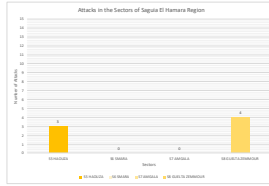

<https://www.westernsahara-wa.com/>

Date	Coud Dama Sector				Saguia El Hamara Sector				Rio de Oro Sector				
	S1 AHGA	S2 TOUZGJA	S3 EL MAHARES	S4 FARSEA	S5 KHOUZA	S6 SMARA	S7 ANGALA	S8 GUELTA ZEMMOUR	S9 OUM OREIGA	S10 EL BAGARI	S11 ALBERGO	S12 TECLA	S13 BIR GUENDOUZ
01/11/2021													
02/11/2021													
03/11/2021													
04/11/2021													
05/11/2021													
06/11/2021													
07/11/2021													
Total Sectors	14	0	0	10	4	3	0	0	11	1	5	0	0
TOTAL	32