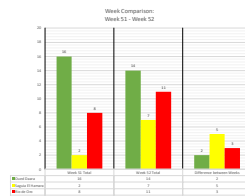

<https://www.westernsahara-wa.com/>

Date	Coud Dama Sector				Saguia El Hamara Sector				Rio de Oro Sector				
	S1 AHGA	S2 TOUZGJA	S3 EL MAHARES	S4 FARSEA	S5 KHOUZA	S6 SMARA	S7 ANGALA	S8 GUELTA ZEMMOUR	S9 OUM OREIGA	S10 EL BAGARI	S11 ALBERGO	S12 TECLA	S13 BIR GUENDOUZ
01/11/2021													
02/11/2021													
03/11/2021													
04/11/2021													
05/11/2021													
06/11/2021													
07/11/2021													
Total Sectors	14	0	0	10	4	3	0	0	11	1	5	0	0
TOTAL	32