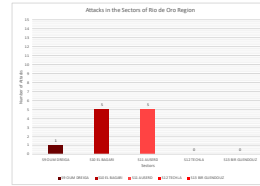

<https://www.westernsahara-wa.com/>

Date	Coud Dama Sector				Saguia El Hamara Sector				Rio de Oro Sector				
	S1 AHGA	S2 TOUZGJA	S3 EL MAHARES	S4 FARSEA	S5 KHOUZA	S6 SMARA	S7 ANGALA	S8 GUELTA ZEMMOUR	S9 OUM OREIGA	S10 EL BAGARI	S11 ALBERGO	S12 TECLA	S13 BIR GUENDOUZ
01/11/2021													
02/11/2021													
03/11/2021													
04/11/2021													
05/11/2021													
06/11/2021													
07/11/2021													
Total Sectors	14	0	0	10	4	3	0	0	11	1	5	0	0
TOTAL	32