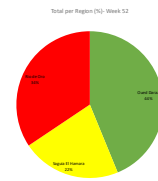

<https://www.westernsahara-wa.com/>

Date	Coud Dama Sector				Saguia El Hamara Sector				Rio de Oro Sector				
	S1 AHGA	S2 TOUZGJA	S3 EL MAHARES	S4 FARSEA	S5 KHOUZA	S6 SMARA	S7 ANGALA	S8 GUELTA ZEMMOUR	S9 OUM OREIGA	S10 EL BAGARI	S11 ALBERGO	S12 TECLA	S13 BIR GUENDOUZ
01/11/2021													
02/11/2021													
03/11/2021													
04/11/2021													
05/11/2021													
06/11/2021													
07/11/2021													
Total Sectors	14	0	0	10	4	3	0	0	11	1	5	0	0
TOTAL	32