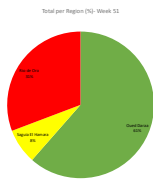

<https://www.westernsahara-wa.com/>

Date	Coud Dama Sector				Saguia El Hamara Sector				Rio de Oro Sector				
	S1 AHGA	S2 TOUZGJA	S3 EL MAHARES	S4 FARSEA	S5 KHOUZA	S6 SMARA	S7 ANGALA	S8 GUELTA ZEMMOUR	S9 OUM OREIGA	S10 EL BAGARI	S11 ALBERGO	S12 TECLA	S13 BIR GUENDOUZ
01/11/2021													
02/11/2021													
03/11/2021													
04/11/2021													
05/11/2021													
06/11/2021													
07/11/2021													
Total Sectors	14	0	0	10	4	3	0	0	11	1	5	0	0
TOTAL	32