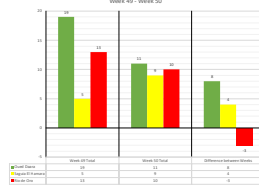

Week Comparison Week 49 - Week 50