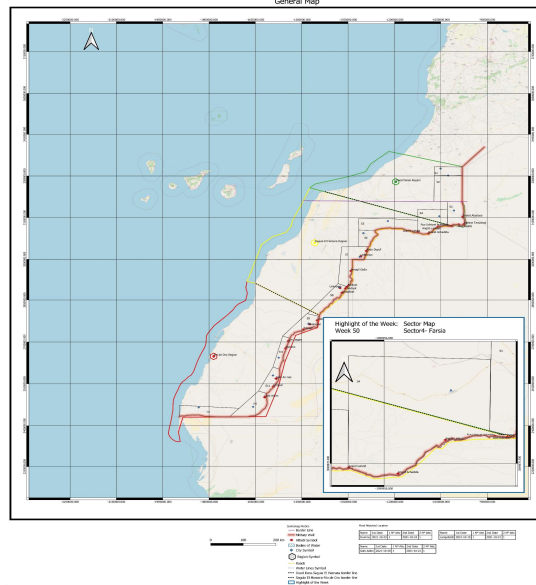

<https://www.westernsahara-wa.com/>

Data	Oued Deras Sectors				Saguia El Hamara Sectors				Rio de Oro Sectors				
	S1 AAGA	S2 YOUZOU	S3 EL MAHABES	S4 FARSIA	S5 HAULIZA	S6 SMARA	S7 AMGALA	S8 GUELTA ZEMMOUR	S9 OUM DREIGA	S10 EL BAGARI	S11 ALGERI	S12 TEICHA	S13 BIR GUENDOUZ
18/10/2021				Rou Uldamat Achachin									
19/10/2021													
20/10/2021													
21/10/2021													
22/10/2021													
23/10/2021													
24/10/2021													
Total Sectors	0	0	0	5	6	0	0	4	5	3	3	2	2
Total Region	11									10			
TOTAL	30