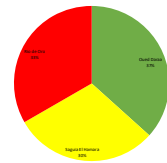

Total per Region (C) - Week 50