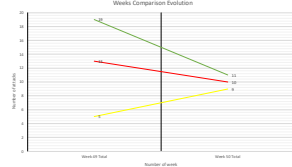

Weeks Comparison Evolution