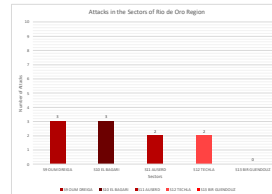

Total per Region (C) - Week 50

<https://www.westernsahara-wa.com/>

Data	Oued Deras Sectors				Saguia El Hamara Sectors				Rio de Oro Sectors				
	S1 AAGA	S2 YOUZOU	S3 EL MAHABES	S4 FARSIA	S5 HAULIZA	S6 SMARA	S7 AMGALA	S8 GUELTA ZEMMOUR	S9 OUM DREIGA	S10 EL BAGARI	S11 ALGERI	S12 TEICHA	S13 BIR GUENDOUZ
18/10/2021				Rou Uldamat Achachin									
19/10/2021													
20/10/2021													
21/10/2021													
22/10/2021													
23/10/2021													
24/10/2021													
Total Sectors	0	0	0	5	6	0	0	4	5	3	3	2	2
Total Region	11									10			
TOTAL	30