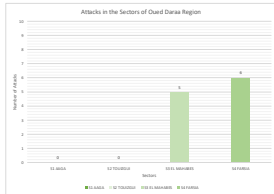

<https://www.westernsahara-wa.com/>

Data	Oued Deras Sectors				Saguia El Hamara Sectors				Rio de Oro Sectors				
	S1 AAGA	S2 YOUZOU	S3 EL MAHABES	S4 FARSIA	S5 HAULIZA	S6 SMARA	S7 AMGALA	S8 GUELTA ZEMMOUR	S9 OUM DREIGA	S10 EL BAGARI	S11 ALGERI	S12 TEICHA	S13 BIR GUENDOUZ
18/10/2021				Rou Uldamat Achachin									
19/10/2021													
20/10/2021													
21/10/2021													
22/10/2021													
23/10/2021													
24/10/2021													
Total Sectors	0	0	0	5	6	0	0	4	5	3	3	2	2
Total Region	11									10			
TOTAL	30												

Total per Region (C) - Week 49