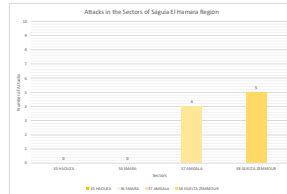

Week Comparison Week 49 - Week 50

<https://www.westernsahara-wa.com/>

Data	Oued Deras Sectors				Saguia El Hamara Sectors				Rio de Oro Sectors				
	S1 AAGA	S2 YOUZOU	S3 EL MAHABES	S4 FARSIA	S5 HAULIZA	S6 SMARA	S7 AMGALA	S8 GUELTA ZEMMOUR	S9 OUM DREIGA	S10 EL BAGARI	S11 ALGERI	S12 TEICHA	S13 BIR GUENDOUZ
18/10/2021				Rou Uldamat Achachin									
19/10/2021													
20/10/2021													
21/10/2021													
22/10/2021													
23/10/2021													
24/10/2021													
Total Sectors	0	0	0	5	6	0	0	4	5	3	3	2	2
Total Region	11									10			
TOTAL	30