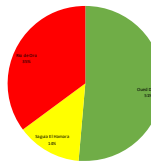

Total per Region (C) - Week 49

Weeks Comparison Evolution