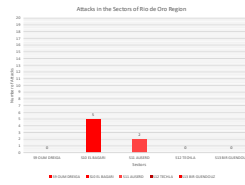

<https://www.westernsahara-wa.com/>

Date	Oued Daraz				Saguia El Hamara				Rio de Oro				
	S1 AAGA	S2 TOUZOU	S3 EL MAHRES	S4 FARISA	S5 HADZA	S6 SMARA	S7 ANGALA	S8 OUELTA ZEMMOUR	S9 OUM DREGA	S10 EL BAGARI	S11 AJBERO	S12 TECHA	S13 BIR GLENDOUZ
04/10/2021													
05/10/2021													
06/10/2021													
07/10/2021													
08/10/2021													
09/10/2021													
10/10/2021													
Total Sectors	0	0	16	5	2	3	1	0	0	5	2	0	0
Total Region	21												
TOTAL	34