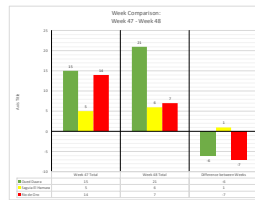

<https://www.westernsahara-wa.com/>

Date	Oued Daraz				Saguia El Hamara				Rio de Oro				
	S1 AAGA	S2 TOUZOU	S3 EL MAHRES	S4 FARISA	S5 HADZA	S6 SMARA	S7 ANGALA	S8 OUELTA ZEMMOUR	S9 OUM DREGA	S10 EL BAGARI	S11 AJBERO	S12 TECHA	S13 BIR GLENDOUZ
04/10/2021													
05/10/2021													
06/10/2021													
07/10/2021													
08/10/2021													
09/10/2021													
10/10/2021													
Total Sectors	0	0	16	5	2	3	1	0	0	5	2	0	0
Total Region	21												
TOTAL	34