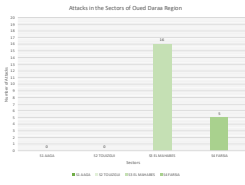

<https://www.westernsahara-wa.com/>

Date	Oued Daraz				Saguia El Hamara				Rio de Oro				
	S1 AAGA	S2 TOUZOU	S3 EL MAHRES	S4 FARISA	S5 HADZA	S6 SMARA	S7 ANGALA	S8 OUELTA ZEMMOUR	S9 OUM DREGA	S10 EL BAGARI	S11 AJBERO	S12 TECHA	S13 BIR GLENDOUZ
04/10/2021													
05/10/2021													
06/10/2021													
07/10/2021													
08/10/2021													
09/10/2021													
10/10/2021													
Total Sectors	0	0	16	5	2	3	1	0	0	5	2	0	0
Total Region	21												
TOTAL	34