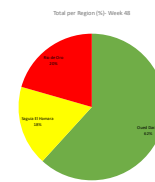

<https://www.westernsahara-wa.com/>

Date	Oued Daraz				Saguia El Hamara				Rio de Oro				
	S1 AAGA	S2 TOUZOU	S3 EL MAHRES	S4 FARISA	S5 HADZA	S6 SMARA	S7 ANGALA	S8 OUELTA ZEMMOUR	S9 OUM DREGA	S10 EL BAGARI	S11 AJBERO	S12 TECHA	S13 BIR GLENDOUZ
04/10/2021													
05/10/2021													
06/10/2021													
07/10/2021													
08/10/2021													
09/10/2021													
10/10/2021													
Total Sectors	0	0	16	5	2	3	1	0	0	5	2	0	0
Total Region	21												
TOTAL	34