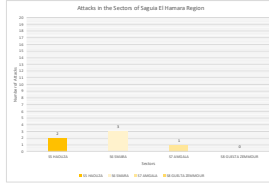

<https://www.westernsahara-wa.com/>

Date	Oued Daraz				Saguia El Hamara				Rio de Oro				
	S1 AAGA	S2 TOUZOU	S3 EL MAHRES	S4 FARISA	S5 HADZA	S6 SMARA	S7 ANGALA	S8 OUELTA ZEMMOUR	S9 OUM DREGA	S10 EL BAGARI	S11 AJBERO	S12 TECHA	S13 BIR GLENDOUZ
04/10/2021													
05/10/2021													
06/10/2021													
07/10/2021													
08/10/2021													
09/10/2021													
10/10/2021													
Total Sectors	0	0	16	5	2	3	1	0	0	5	2	0	0
Total Region	21												
TOTAL	34