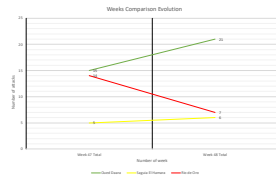

<https://www.westernsahara-wa.com/>

Date	Oued Daraz				Saguia El Hamara				Rio de Oro				
	S1 AAGA	S2 TOUZOU	S3 EL MAHRES	S4 FARISA	S5 HADZA	S6 SMARA	S7 ANGALA	S8 OUELTA ZEMMOUR	S9 OUM DREGA	S10 EL BAGARI	S11 AJBERO	S12 TECHA	S13 BIR GLENDOUZ
04/10/2021													
05/10/2021													
06/10/2021													
07/10/2021													
08/10/2021													
09/10/2021													
10/10/2021													
Total Sectors	0	0	16	5	2	3	1	0	0	5	2	0	0
Total Region	21												
TOTAL	34