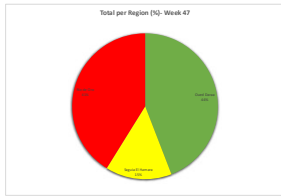

<https://www.westernsahara-wa.com/>

Date	Oued Daraz				Saguia El Hamara				Rio de Oro				
	S1 AAGA	S2 TOUZOU	S3 EL MAHRES	S4 FARISA	S5 HADZA	S6 SMARA	S7 ANGALA	S8 OUELTA ZEMMOUR	S9 OUM DREGA	S10 EL BAGARI	S11 AJBERO	S12 TECHA	S13 BIR GLENDOUZ
04/10/2021													
05/10/2021													
06/10/2021													
07/10/2021													
08/10/2021													
09/10/2021													
10/10/2021													
Total Sectors	0	0	16	5	2	3	1	0	0	5	2	0	0
Total Region	21												
TOTAL	34