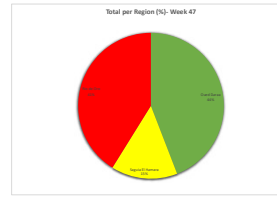

SADR Military Data - Weekly ELPs Attacks: 27-09-2021 - 03-10-2021

Date	Oued Draa Sectors				Saguia El Hamra Sectors				Rio de Oro Sectors				
	S1 ANGA	S2 TOLAZGLI	S3 EL MARRABES	S4 FARISA	S5 HAOUGA	S6 SMARA	S7 ANGALA	S8 GUELTA ZEMMOUR	S9 OUM DREIGA	S10 EL BACHAR	S11 AUSSER	S12 TECHLA	S13 BR GUENDOUZ
27/09/2021			1							1			
28/09/2021			1							1			
29/09/2021			1							1			
30/09/2021			1							1			
01/10/2021			1							1			
02/10/2021			1							1			
03/10/2021			1							1			
Total Sectors	0	0	11	4	3	1	1	0	1	6	7	0	0
Total Region	15												
TOTAL	34