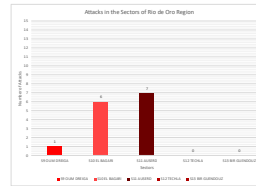

SADR Military Data - Weekly ELPs Attacks: 27-09-2021 - 03-10-2021

Date	Oued Draa Sectors				Saguia El Hamra Sectors				Rio de Oro Sectors				
	S1 ANGA	S2 TOLAZGLI	S3 EL MARRABES	S4 FARISA	S5 HAOUGA	S6 SMARA	S7 ANGALA	S8 GUELTA ZEMMOUR	S9 OUM DREIGA	S10 EL BACHAR	S11 AUSSER	S12 TECHLA	S13 BR GUENDOUZ
27/09/2021			1							1			
28/09/2021			1							1			
29/09/2021			1							1			
30/09/2021			1							1			
01/10/2021			1							1			
02/10/2021			1							1			
03/10/2021			1							1			
Total Sectors	0	0	11	4	3	1	1	0	1	6	7	0	0
Total Region	15												
TOTAL	34