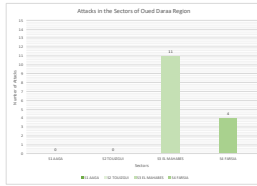

SADR Military Data - Weekly ELPs Attacks: 27-09-2021 - 03-10-2021

Date	Oued Draa Sectors				Saguia El Hamra Sectors				Rio de Oro Sectors				
	S1 ANGA	S2 TOLAZGLI	S3 EL MARRABES	S4 FARISA	S5 HAOUGA	S6 SMARA	S7 ANGALA	S8 GUELTA ZEMMOUR	S9 OUM DREIGA	S10 EL BACHAR	S11 AUSSER	S12 TECHLA	S13 BR GUENDOUZ
27/09/2021			1							1			
28/09/2021			1							1			
29/09/2021			1							1			
30/09/2021			1							1			
01/10/2021			1							1			
02/10/2021			1							1			
03/10/2021			1							1			
Total Sectors	0	0	11	4	3	1	1	0	1	6	7	0	0
Total Region	15												
TOTAL	34