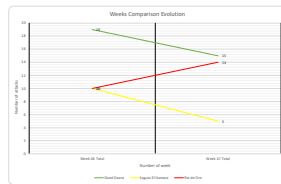

SADR Military Data - Weekly ELPs Attacks: 27-09-2021 - 03-10-2021

Date	Oued Draa Sectors				Saguia El Hamra Sectors				Rio de Oro Sectors				
	S1 ANGA	S2 TOLAZGLI	S3 EL MARRABES	S4 FARISA	S5 HAOUGA	S6 SMARA	S7 ANGALA	S8 GUELTA ZEMMOUR	S9 OUM DREIGA	S10 EL BACHAR	S11 AUSSER	S12 TECHLA	S13 BR GUENDOUZ
27/09/2021			1							1			
28/09/2021			1							1			
29/09/2021			1							1			
30/09/2021			1							1			
01/10/2021			1							1			
02/10/2021			1							1			
03/10/2021			1							1			
Total Sectors	0	0	11	4	3	1	1	0	1	6	7	0	0
Total Region	15												
TOTAL	34