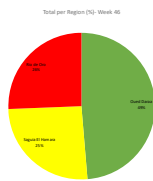

SADR Military Data - Weekly ELPs Attacks: 27-09-2021 - 03-10-2021

Date	Oued Draa Sectors				Saguia El Hamra Sectors				Rio de Oro Sectors				
	S1 ANGA	S2 TOLAZGLI	S3 EL MARRABES	S4 FARISA	S5 HAOUGA	S6 SMARA	S7 ANGALA	S8 GUELTA ZEMMOUR	S9 OUM DREIGA	S10 EL BACHAR	S11 AUSSER	S12 TECHLA	S13 BR GUENDOUZ
27/09/2021			1							1			
28/09/2021			1							1			
29/09/2021			1							1			
30/09/2021			1							1			
01/10/2021			1							1			
02/10/2021			1							1			
03/10/2021			1							1			
Total Sectors	0	0	11	4	3	1	1	0	1	6	7	0	0
Total Region	15												
TOTAL	34