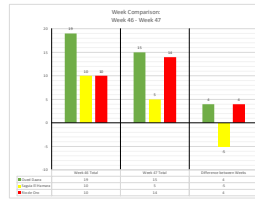

SADR Military Data - Weekly ELPs Attacks: 27-09-2021 - 03-10-2021

Date	Oued Draa Sectors				Saguia El Hamra Sectors				Rio de Oro Sectors				
	S1 ANGA	S2 TOLAZGLI	S3 EL MARRABES	S4 FARISA	S5 HAOUGA	S6 SMARA	S7 ANGALA	S8 GUELTA ZEMMOUR	S9 OUM DREIGA	S10 EL BACHAR	S11 AUSSER	S12 TECHLA	S13 BR GUENDOUZ
27/09/2021			1							1			
28/09/2021			1							1			
29/09/2021			1							1			
30/09/2021			1							1			
01/10/2021			1							1			
02/10/2021			1							1			
03/10/2021			1							1			
Total Sectors	0	0	11	4	3	1	1	0	1	6	7	0	0
Total Region	15												
TOTAL	34