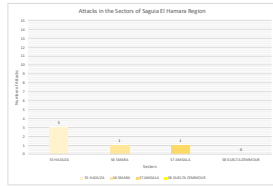

SADR Military Data - Weekly ELPs Attacks: 27-09-2021 - 03-10-2021

Date	Oued Draa Sectors				Saguia El Hamra Sectors				Rio de Oro Sectors				
	S1 ANGA	S2 TOLAZGLI	S3 EL MARRABES	S4 FARISA	S5 HAOUGA	S6 SMARA	S7 ANGALA	S8 GUELTA ZEMMOUR	S9 OUM DREIGA	S10 EL BACHAR	S11 AUSSER	S12 TECHLA	S13 BR GUENDOUZ
27/09/2021			1							1			
28/09/2021			1							1			
29/09/2021			1							1			
30/09/2021			1							1			
01/10/2021			1							1			
02/10/2021			1							1			
03/10/2021			1							1			
Total Sectors	0	0	11	4	3	1	1	0	1	6	7	0	0
Total Region	15												
TOTAL	34