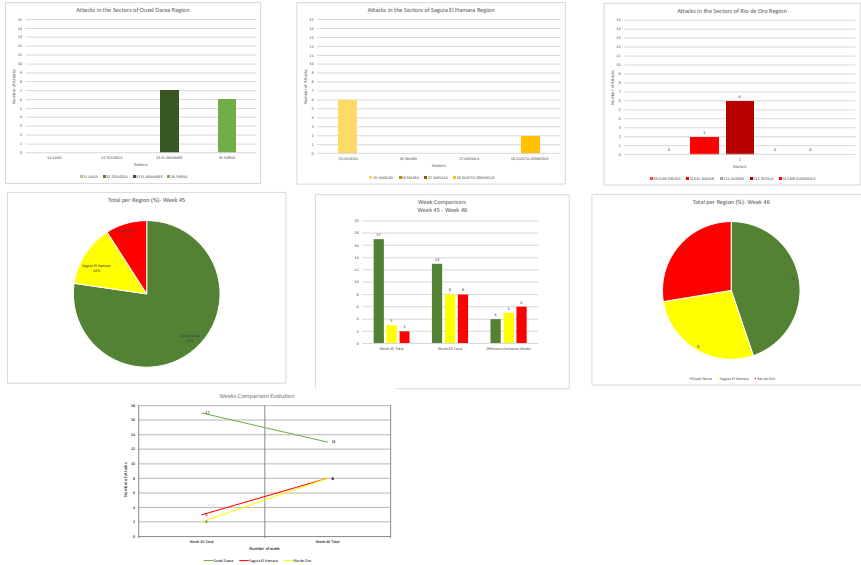

SADR Military Data - Weekly ELPB Attacks: 20-09-2021 - 26-09-2021

Date	Oued Dava				Saguia El Hamra				Rio de Oro				
	S1 ALGA	S2 LUKAZULI	S3 EL MARABOU	S4 FAYSA	S5 HIRUJJA	S6 SHARFA	S7 ANJALILA	S8 LAJLIA ZEMMURJA	S9 OUM DREGA	S10 EL BAGARI	S11 AUSSO	S12 TECLA	S13 BIR OLENDIIZ
21/09/2021													
22/09/2021													
23/09/2021													
24/09/2021													
25/09/2021													
26/09/2021													
Total Sectors	0	0	7	0	0	0	0	2	0	2	0	0	0
Total Persons	13												
Total ELPB	28												

*1: The date of attacks was bombed