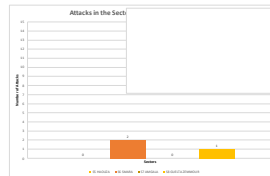

<https://www.westernsahara-wa.com/>

Date	Oued Dsira				Sajdia El Hamara				Rio de Oro				
	S1 AAGA	S2 TOUJOU	S3 EL MANHES	S4 FAREJA	S5 HAKAZA	S6 IMARA	S7 ANJALA	S8 GUELTA ZEMKOUR	S9 OUM OREGA	S10 EL BAGARI	S11 AUBEDI	S12 TECHLA	S13 SIR GUENDOUZ
13/09/21													
14/09/21													
15/09/21													
16/09/21													
17/09/21													
18/09/21													
19/09/21													
Total Sectors	0	0	13	4	0	2	0	1	0	2	0	0	0
Total Region	17												
TOTAL	22