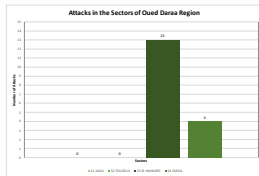

<https://www.westernsahara-wa.com/>

Date	Oued Dsira				Sajdia El Hamara				Rio de Oro				
	S1 AAGA	S2 TOUJOU	S3 EL MANHES	S4 FAREJA	S5 HAKAZA	S6 IMARA	S7 ANJALA	S8 GUELTA ZEMKOUR	S9 OUM OREGA	S10 EL BAGARI	S11 AUBEDI	S12 TECHLA	S13 SIR GUENDOUZ
13/09/21													
14/09/21													
15/09/21													
16/09/21													
17/09/21													
18/09/21													
19/09/21													
Total Sectors	0	0	13	4	0	2	0	1	0	2	0	0	0
Total Region	17												
TOTAL	22