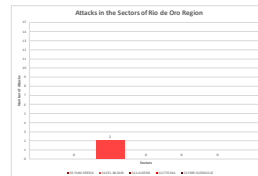

<https://www.westernsahara-wa.com/>

Date	Oued Dsira				Sajdia El Hamara				Rio de Oro				
	S1 AAGA	S2 TOUJOU	S3 EL MANHES	S4 FAREJA	S5 HAKAZA	S6 IMARA	S7 ANJALA	S8 GUELTA ZEMKOUR	S9 OUM OREGA	S10 EL BAGARI	S11 AUBEDI	S12 TECHLA	S13 SIR GUENDOUZ
13/09/21													
14/09/21													
15/09/21													
16/09/21													
17/09/21													
18/09/21													
19/09/21													
Total Sectors	0	0	13	4	0	2	0	1	0	2	0	0	0
Total Region	17												
TOTAL	22