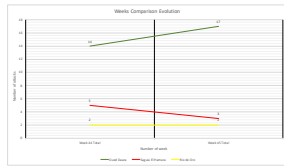

<https://www.westernsahara-wa.com/>

Date	Oued Dsira				Sajdia El Hamara				Rio de Oro				
	S1 AAGA	S2 TOUJOU	S3 EL MANHES	S4 FAREJA	S5 HAKAZA	S6 IMARA	S7 ANJALA	S8 GUELTA ZEMKOUR	S9 OUM OREGA	S10 EL BAGARI	S11 AUBEDI	S12 TECHLA	S13 SIR GUENDOUZ
13/09/21													
14/09/21													
15/09/21													
16/09/21													
17/09/21													
18/09/21													
19/09/21													
Total Sectors	0	0	13	4	0	2	0	1	0	2	0	0	0
Total Region	17												
TOTAL	22