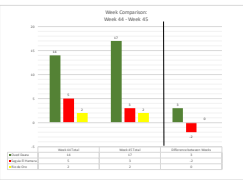

<https://www.westernsahara-wa.com/>

Date	Oued Dsira				Sajdia El Hamara				Rio de Oro				
	S1 AAGA	S2 TOUJOU	S3 EL MANHES	S4 FAREJA	S5 HAKAZA	S6 IMARA	S7 ANJALA	S8 GUELTA ZEMKOUR	S9 OUM OREGA	S10 EL BAGARI	S11 AUBEDI	S12 TECHLA	S13 SIR GUENDOUZ
13/09/21													
14/09/21													
15/09/21													
16/09/21													
17/09/21													
18/09/21													
19/09/21													
Total Sectors	0	0	13	4	0	2	0	1	0	2	0	0	0
Total Region	17												
TOTAL	22