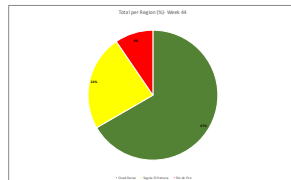

<https://www.westernsahara-wa.com/>

Date	Oued Dsira				Sajdia El Hamara				Rio de Oro				
	S1 AAGA	S2 TOUJOU	S3 EL MANHES	S4 FAREJA	S5 HAKAZA	S6 IMARA	S7 ANJALA	S8 GUELTA ZEMKOUR	S9 OUM OREGA	S10 EL BAGARI	S11 AUBEDI	S12 TECHLA	S13 SIR GUENDOUZ
13/09/21													
14/09/21													
15/09/21													
16/09/21													
17/09/21													
18/09/21													
19/09/21													
Total Sectors	0	0	13	4	0	2	0	1	0	2	0	0	0
Total Region	17												
TOTAL	22