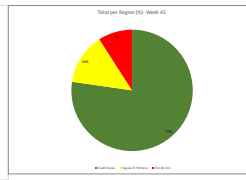

<https://www.westernsahara-wa.com/>

Date	Oued Dsira				Sajdia El Hamara				Rio de Oro				
	S1 AAGA	S2 TOUJOU	S3 EL MANHES	S4 FAREJA	S5 HAKAZA	S6 IMARA	S7 ANJALA	S8 GUELTA ZEMKOUR	S9 OUM OREGA	S10 EL BAGARI	S11 AUBEDI	S12 TECHLA	S13 SIR GUENDOUZ
13/09/21													
14/09/21													
15/09/21													
16/09/21													
17/09/21													
18/09/21													
19/09/21													
Total Sectors	0	0	13	4	0	2	0	1	0	2	0	0	0
Total Region	17												
TOTAL	22