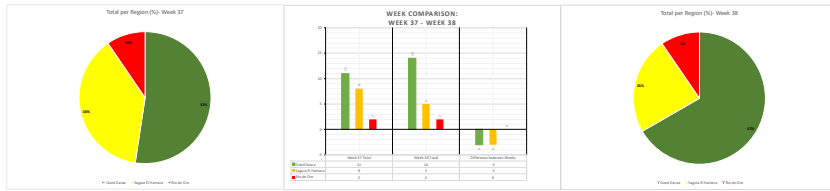

<https://www.westernsahara-wa.com/>

Date	Oued Daraa Sectors				Saguia El Hamara Sectors				Rio de Oro Sectors			
	S1 AGA	S2 TOUZZOUJ	S3 EL MAHABES	S4 FARSEA	S5 HAOUZA	S6 SMARA	S7 AMGALA	S8 GUELTA ZEMMOUR	S9 OUM DREIGA	S10 EL BAGAR	S12 TECHLA	S13 BR GLENDOUZ
26/07/2021				Sahla Tawana	Enfilé Loubé							
27/07/2021				Grande Loubé	Amir Abdelmajid (A)							
28/07/2021				Grande Loubé	Enfilé Loubé							
29/07/2021				Grande Loubé	Enfilé Loubé							
30/07/2021				Grande Loubé	Enfilé Loubé							
31/07/2021				Grande Loubé	Enfilé Loubé							
01/08/2021				Grande Loubé	Enfilé Loubé