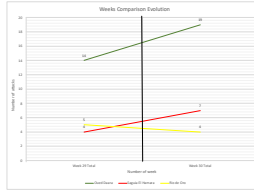

<https://www.westernsahara-wa.com/>

Date	Oued Ddraia Sector				Saguia El Hamara Sector				Rio de Oro Sector				
	S1 AAGA	S2 TOUZOUA	S3 EL MAHABES	S4 FARISIA	S5 HADOUZA	S6 SMARA	S7 ANGALA	S8 GUELETA ZEMMOUR	S9 OUM DREIGA	S10 EL BAGARI	S11 AUSERO	S12 TECHLA	S13 BIR GUENDOUZ
31/05/2021													
01/06/2021													
02/06/2021													
03/06/2021													
04/06/2021													
05/06/2021													
06/06/2021													
Total Retires	0	0	0	0	0	0	0	0	0	0	0	0	0
Total Retires	0	0	0	0	0	0	0	0	0	0	0	0	0
TOTAL	0	0	0	0	0	0	0	0	0	0	0	0	0