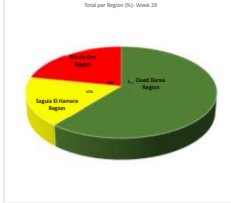

<https://www.westernsahara-wa.com/>

Date	Oued Ddraia Sector				Saguia El Hamara Sector				Rio de Oro Sector				
	S1 AAGA	S2 TOUZOUA	S3 EL MAHABES	S4 FARISIA	S5 HADOUZA	S6 SMARA	S7 ANGALA	S8 GUELETA ZEMMOUR	S9 OUM DREIGA	S10 EL BAGARI	S11 AUSERO	S12 TECHLA	S13 BIR GUENDOUZ
31/05/2021													
01/06/2021													
02/06/2021													
03/06/2021													
04/06/2021													
05/06/2021													
06/06/2021													
Total Retires	0	0	0	0	0	0	0	0	0	0	0	0	0
Total Retires	0	0	0	0	0	0	0	0	0	0	0	0	0
TOTAL	0	0	0	0	0	0	0	0	0	0	0	0	0