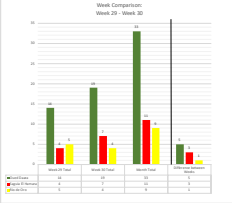

<https://www.westernsahara-wa.com/>

Date	Oued Ddraia Sector				Saguia El Hamara Sector				Rio de Oro Sector				
	S1 AAGA	S2 TOUZOUA	S3 EL MAHABES	S4 FARISIA	S5 HADOUZA	S6 SMARA	S7 ANGALA	S8 GUELETA ZEMMOUR	S9 OUM DREIGA	S10 EL BAGARI	S11 AUSERO	S12 TECHLA	S13 BIR GUENDOUZ
31/05/2021													
01/06/2021													
02/06/2021													
03/06/2021													
04/06/2021													
05/06/2021													
06/06/2021													
Total Retires	0	0	0	0	0	0	0	0	0	0	0	0	0
Total Retires	0	0	0	0	0	0	0	0	0	0	0	0	0
TOTAL	0	0	0	0	0	0	0	0	0	0	0	0	0