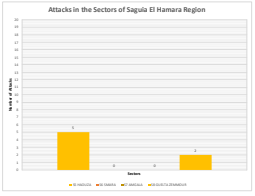

<https://www.westernsahara-wa.com/>

Date	Oued Ddraia Sector				Saguia El Hamara Sector				Rio de Oro Sector				
	S1 AAGA	S2 TOUZOUA	S3 EL MAHABES	S4 FARISIA	S5 HADOUZA	S6 SMARA	S7 ANGALA	S8 GUELETA ZEMMOUR	S9 OUM DREIGA	S10 EL BAGARI	S11 AUSERO	S12 TECHLA	S13 BIR GUENDOUZ
31/05/2021													
01/06/2021													
02/06/2021													
03/06/2021													
04/06/2021													
05/06/2021													
06/06/2021													
Total Retires	0	0	0	0	0	0	0	0	0	0	0	0	0
Total Retires	0	0	0	0	0	0	0	0	0	0	0	0	0
TOTAL	0	0	0	0	0	0	0	0	0	0	0	0	0