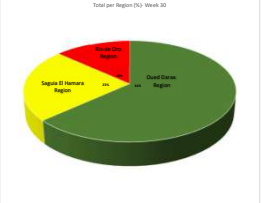

<https://www.westernsahara-wa.com/>

Date	Oued Ddraia Sector				Saguia El Hamara Sector				Rio de Oro Sector				
	S1 AAGA	S2 TOUZOUA	S3 EL MAHABES	S4 FARISIA	S5 HADOUZA	S6 SMARA	S7 ANGALA	S8 GUELETA ZEMMOUR	S9 OUM DREIGA	S10 EL BAGARI	S11 AUSERO	S12 TECHLA	S13 BIR GUENDOUZ
31/05/2021													
01/06/2021													
02/06/2021													
03/06/2021													
04/06/2021													
05/06/2021													
06/06/2021													
Total Retires	0	0	0	0	0	0	0	0	0	0	0	0	0
Total Retires	0	0	0	0	0	0	0	0	0	0	0	0	0
TOTAL	0	0	0	0	0	0	0	0	0	0	0	0	0