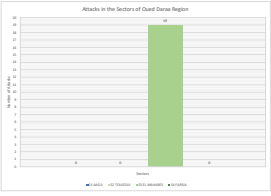

<https://www.westernsahara-wa.com/>

Date	Oued Ddraia Sector				Saguia El Hamara Sector				Rio de Oro Sector				
	S1 AAGA	S2 TOUZOUA	S3 EL MAHABES	S4 FARISIA	S5 HADOUZA	S6 SMARA	S7 ANGALA	S8 GUELETA ZEMMOUR	S9 OUM DREIGA	S10 EL BAGARI	S11 AUSERO	S12 TECHLA	S13 BIR GUENDOUZ
31/05/2021													
01/06/2021													
02/06/2021													
03/06/2021													
04/06/2021													
05/06/2021													
06/06/2021													
Total Retires	0	0	0	0	0	0	0	0	0	0	0	0	0
Total Retires	0	0	0	0	0	0	0	0	0	0	0	0	0
TOTAL	0	0	0	0	0	0	0	0	0	0	0	0	0