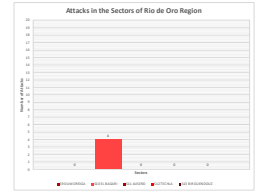

<https://www.westernsahara-wa.com/>

Date	Oued Ddraia Sector				Saguia El Hamara Sector				Rio de Oro Sector				
	S1 AAGA	S2 TOUZOUA	S3 EL MAHABES	S4 FARISIA	S5 HADOUZA	S6 SMARA	S7 ANGALA	S8 GUELETA ZEMMOUR	S9 OUM DREIGA	S10 EL BAGARI	S11 AUSERO	S12 TECHLA	S13 BIR GUENDOUZ
31/05/2021													
01/06/2021													
02/06/2021													
03/06/2021													
04/06/2021													
05/06/2021													
06/06/2021													
Total Retires	0	0	0	0	0	0	0	0	0	0	0	0	0
Total Retires	0	0	0	0	0	0	0	0	0	0	0	0	0
TOTAL	0	0	0	0	0	0	0	0	0	0	0	0	0