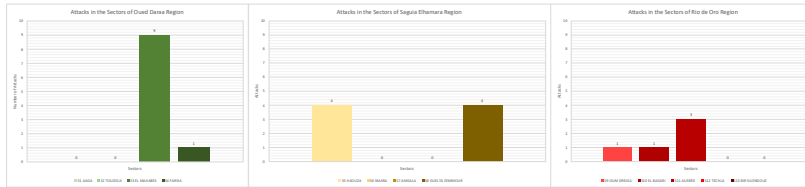

Date	Oued Deraa Sectors				Saguia El Hamara Sectors				Rio de Oro Sectors				
	S1 AAGA	S2 TOLLZOUJ	S3 EL MAHRES	S4 FARSA	S5 HOUZLA	S6 SMARA	S7 AMICALA	S8 GUELTA ZEMMOUR	S9 OUM DREIGA	S10 EL BAGARI	S11 AUSEDO	S12 TECLA	S13 BIR GUENDOUZ
15/04/2021													
16/04/2021													
17/04/2021													
18/04/2021													
Total Sectors													
Total Region	10				8				5				
TOTAL	23