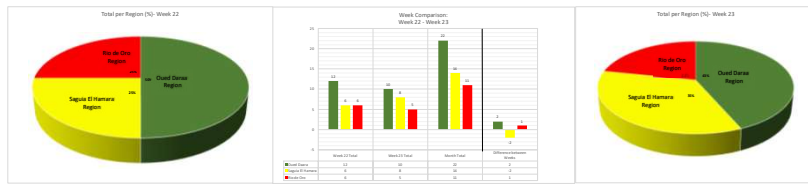

Date	Oued Deraa Sectors				Saguia El Hamara Sectors				Rio de Oro Sectors				
	S1 AAGA	S2 TOLLZOUJ	S3 EL MAHRES	S4 FARSA	S5 HOUZLA	S6 SMARA	S7 AMICALA	S8 GUELTA ZEMMOUR	S9 OUM DREIGA	S10 EL BAGARI	S11 AUSEDO	S12 TECLA	S13 BIR GUENDOUZ
15/04/2021													
16/04/2021													
17/04/2021													
18/04/2021													
Total Sectors													
Total Region	10				8				5				
TOTAL	23