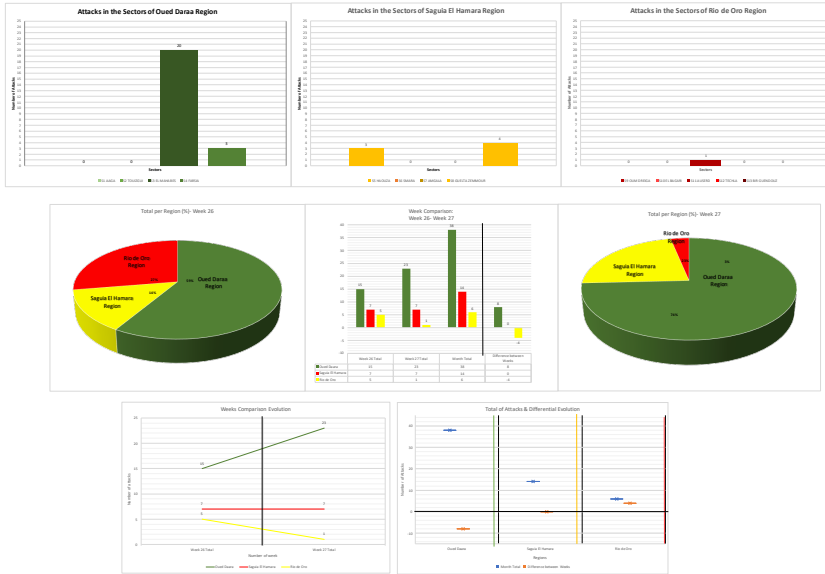

Date	Oued Darga				Saguia El Hamara				Rio de Oro				
	S1 AGGA	S2 TOUZOUZ	S3 EL MAHABES	S4 FARSA	S5 HAZUZA	S6 SMARA	S7 ANCALA	S8 GUELTA ZEMMOUR	S9 OUM DREIGA	S10 EL BAGARI	S11 AASSERD	S12 TECLA	S13 BR GUENDOUZ
10/05/21													
11/05/21													
12/05/21													
13/05/21													
14/05/21													
15/05/21													
16/05/21													
Total Sectors	0	0	0	0	0	0	0	0	0	0	0	0	0
Total Region	23				7				4		1		
TOTAL	31