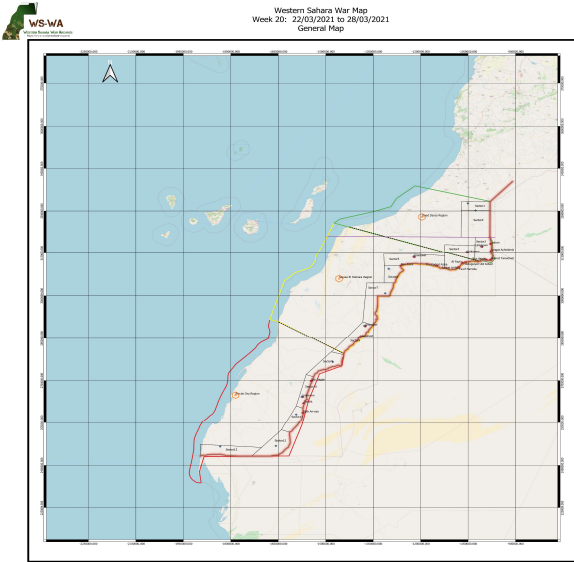

Date	Oued Daras				Saguia El Hamara				Rio de Oro				
	S1 AAGA	S2 TOUZOUZI	S3 EL MAHABES	S4 FARISIA	S5 HADUZA	S6 SMARA	S7 AMGALA	S8 GUelta ZEMMOUR	S9 OUM DREIGA	S10 EL BAGARI	S11 AUBERD	S12 TECHA	S13 BR GUENDOUZ
23/03/2021			1	1	1								
24/03/2021			1	1	1								
25/03/2021			1	1	1								
26/03/2021			1	1	1								
27/03/2021			1	1	1								
28/03/2021			1	1	1								
Total Sectors	0	0	10	11	4	0	0	5	0	4	1	0	0
Total Region	21												
TOTAL	35