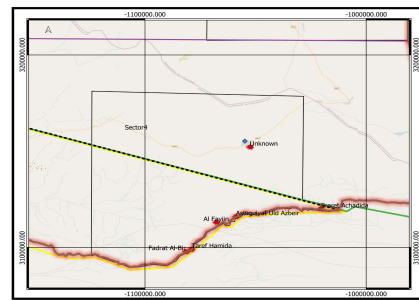

Highlight of The Week:

Western Sahara War Map
Week 20
22-03-2021 to 28-03-2021

Sector Map
Sector 4- Farsia

CEAUP All Rights Reserved