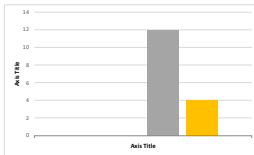

SADR Military Data- Weekly ELPS Attacks: 15-02-2021 - 21-02-2021

Date	Oued Daraa Sectors				Sagula El Hamara Sectors				Rio de Oro Sectors					
	S1 AAGA	S2 TOUZIGUI	S3 EL MAHABES	S4 FARSIA	S5 HAOUZA	S6 SMARA	S7 AMGALA	S8 GUELTA ZEMMOUR	S9 OUM DREIGA	S10 EL BAGARI	S11 AUSERD	S12 TECHLA	S13 BIR GUENDOZ	
15/02/2021			Unknown	1	Unknown	1					Unknown	1		
16/02/2021			Unknown	1	Unknown	1					Unknown	1		
17/02/2021			Sagat Tanuchat	1	Al Fayin	1		Arkegiz Lazraiyat	1		Umlujat	1	Gab Adim	1
			Jangal Acheldmia	1				Ichegam	1					
			Ras Acheldmia	1					1					
			Tanuchat	1										
18/02/2021			Udei Al-Dhaman	1										
			Tanuchat	1										
			Arsenal Tanuchat	1										
19/02/2021			Ras Asaith	1										
20/02/2021			Unknown	1				Unknown	1	Unknown	1	Gab Adim	1	
21/02/2021			Laagad	1	Grat Laibidj	1		Unknown	1	Azmul Lim Jamlia	1	Aadeim Lim Ajjud	1	

Total Sectors	0	0	12	4	1	0	1	2	2	1	3	2	0
Total Region	16				4				8				
<b>TOTAL</b>	<b>28</b>												

Western Sahara Political Map 2021