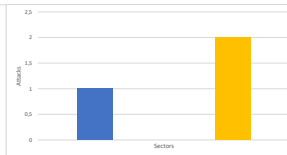

SADR Military Data- Weekly ELPS Attacks: 15-02-2021 - 21-02-2021

Date	Oued Daraa Sectors				Sagula El Hamara Sectors				Rio de Oro Sectors					
	S1 AAGA	S2 TOUZIGUI	S3 EL MAHABES	S4 FARSIA	S5 HAOUZA	S6 SMARA	S7 AMGALA	S8 GUELTA ZEMMOUR	S9 OUM DREIGA	S10 EL BAGARI	S11 AUSERD	S12 TECHLA	S13 BIR GUENDOZ	
15/02/2021			Unknown	1	Unknown	1					Unknown	1		
16/02/2021			Unknown	1	Unknown	1					Unknown	1		
17/02/2021			Sagat Tanuchat	1	Al Fayin	1		Arkegiz Lazraiyat	1		Umlujat	1	Gab Adim	1
			Jangal Acheldmia	1				Ichegam	1					
			Ras Acheldmia	1					1					
			Tanuchat	1										
18/02/2021			Udei Al-Dhaman	1										
			Tanuchat	1										
			Arsenal Tanuchat	1										
19/02/2021			Ras Asaith	1										
20/02/2021			Unknown	1				Unknown	1	Unknown	1	Gab Adim	1	
21/02/2021			Laagad	1	Grat Laibidj	1		Unknown	1	Azmul Lim Jamlia	1	Aadeim Lim Ajjud	1	

Total Sectors	0	0	12	4	1	0	1	2	2	1	3	2	0
Total Region	16				4				8				
TOTAL	28