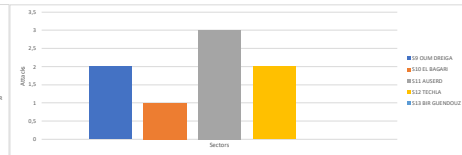

SADR Military Data- Weekly ELPS Attacks: 15-02-2021 - 21-02-2021

Date	Oued Daraa Sectors				Sagula El Hamara Sectors				Rio de Oro Sectors					
	S1 AAGA	S2 TOUZIGUI	S3 EL MAHABES	S4 FARSIA	S5 HAOUZA	S6 SMARA	S7 AMGALA	S8 GUELTA ZEMMOUR	S9 OUM DREIGA	S10 EL BAGARI	S11 AUSERD	S12 TECHLA	S13 BIR GUENDOZ	
15/02/2021			Unknown	1	Unknown	1					Unknown	1		
16/02/2021			Unknown	1	Unknown	1					Unknown	1		
17/02/2021			Sagat Tanuchat	1	Al Fayin	1		Arkegiz Lazraiyat	1		Umlujat	1	Gab Adim	1
			Jangal Acheldmia	1				Ichegam	1					
			Ras Acheldmia	1					1					
			Tanuchat	1										
18/02/2021			Udei Al-Dhaman	1										
			Tanuchat	1										
			Arsenal Tanuchat	1										
19/02/2021			Ras Asaith	1										
20/02/2021			Unknown	1				Unknown	1	Unknown	1	Gab Adim	1	
21/02/2021			Laagad	1	Grat Laibidj	1		Unknown	1	Azmul Lim Jamlia	1	Aadeim Lim Ajjud	1	

Total Sectors	0	0	12	4	1	0	1	2	2	1	3	2	0
Total Region	16				4				8				
<b>TOTAL</b>	<b>28</b>												

Western Sahara Political Map 2021