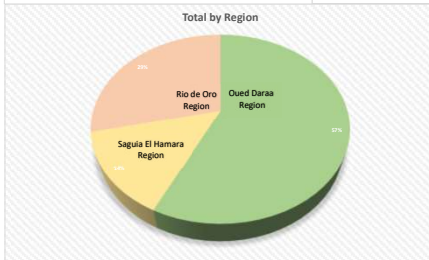

SADR Military Data- Weekly ELPS Attacks: 15-02-2021 - 21-02-2021

Date	Oued Daraa Sectors				Sagula El Hamara Sectors				Rio de Oro Sectors					
	S1 AAGA	S2 TOUZIGUI	S3 EL MAHABES	S4 FARSIA	S5 HAOUZA	S6 SMARA	S7 AMGALA	S8 GUELTA ZEMMOUR	S9 OUM DREIGA	S10 EL BAGARI	S11 AUSERD	S12 TECHLA	S13 BIR GUENDOZ	
15/02/2021			Unknown	1	Unknown	1					Unknown	1		
16/02/2021			Unknown	1	Unknown	1					Unknown	1		
17/02/2021			Sagat Tanuchat	1	Al Fayin	1		Arkegiz Lazraiyat	1		Umlujat	1	Gab Adim	1
			Jangal Acheldmia	1				Ichegam	1					
			Ras Acheldmia	1					1					
			Tanuchat	1										
18/02/2021			Udei Al-Dhaman	1										
			Tanuchat	1										
			Arsenal Tanuchat	1										
19/02/2021			Ras Asaith	1										
20/02/2021			Unknown	1				Unknown	1	Unknown	1	Gab Adim	1	
21/02/2021			Laagad	1	Grat Laibidj	1		Unknown	1	Azmul Lim Jamlia	1	Aadeim Lim Ajjud	1	

Total Sectors	0	0	12	4	1	0	1	2	2	1	3	2	0
Total Region	16				4				8				
<b>TOTAL</b>	<b>28</b>												

Western Sahara Political Map 2021